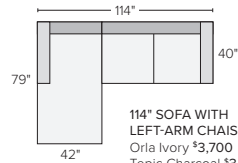

114" SOFA WITH LEFT-ARM CHAISE
Orla Ivory $3,700
Tepic Charcoal $3,700
Banks Cement $4,400
Urbino Smoke $6,900
Also available in right-arm configuration