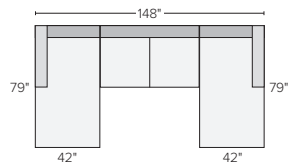

148"x79" THREE-PIECE U-SHAPED SECTIONAL
Orla Ivory $5,300
Tepic Charcoal $5,300
Banks Cement $6,200
Urbino Smoke $9,900