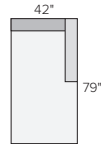

RIGHT-ARM CHAISE
Orla Ivory $1,900
Tepic Charcoal $1,900
Banks Cement $2,200
Urbino Smoke $3,500