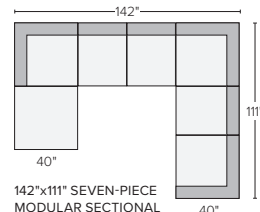

142"x111" SEVEN-PIECE MODULAR SECTIONAL WITH OTTOMAN
Orla Ivory $7,800
Tepic Charcoal $7,800
Banks Cement $9,400
Urbino Smoke $14,100