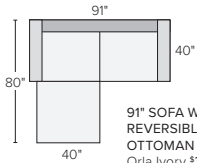

91" SOFA WITH REVERSIBLE OTTOMAN CHAISE
Orla Ivory $3,099
Tepic Charcoal $3,099
Banks Cement $3,599
Urbino Smoke $5,699