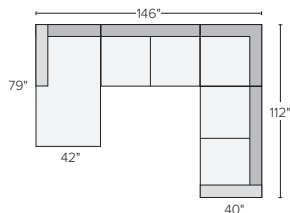

146"x112" FOUR-PIECE SECTIONAL WITH LEFT-ARM CHAISE
Orla Ivory $6,400
Tepic Charcoal $6,400
Banks Cement $7,700
Urbino Smoke $12,200
Also available in right-arm configuration