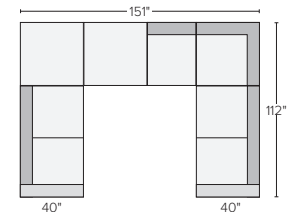

151"x112" SIX-PIECE U-SHAPED SECTIONAL
Orla Ivory $7,700
Tepic Charcoal $7,700
Banks Cement $11,640
Urbino Smoke $14,000