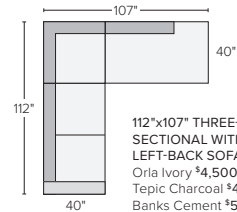

112"x107" THREE-PIECE SECTIONAL WITH LEFT-BACK SOFA
 Orla Ivory \$4,500
 Tepic Charcoal \$4,500
 Banks Cement \$5,600
 Urbino Smoke \$8,600
Also available in right-back configuration

112"x112" THREE-PIECE SECTIONAL
 Orla Ivory \$4,800
 Tepic Charcoal \$4,800
 Banks Cement \$5,900
 Urbino Smoke \$9,200