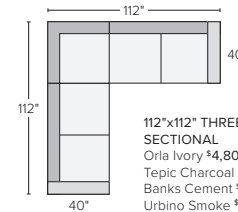

112"x107" THREE-PIECE SECTIONAL WITH LEFT-BACK SOFA
 Orla Ivory \$4,500
 Tepic Charcoal \$4,500
 Banks Cement \$5,600
 Urbino Smoke \$8,600
Also available in right-back configuration

112"x112" THREE-PIECE SECTIONAL
 Orla Ivory \$4,800
 Tepic Charcoal \$4,800
 Banks Cement \$5,900
 Urbino Smoke \$9,200