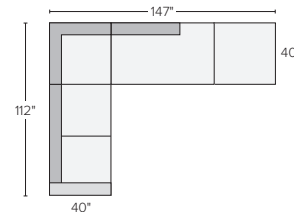

147"x112" FOUR-PIECE SECTIONAL WITH LEFT-BACK SOFA
Orla Ivory $5,400
Tepic Charcoal $5,400
Banks Cement $6,600
Urbino Smoke $10,100
Also available in right-back configuration