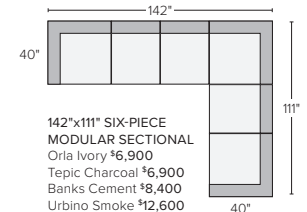

112"x107" THREE-PIECE SECTIONAL WITH LEFT-BACK SOFA
 Orla Ivory \$4,500
 Tepic Charcoal \$4,500
 Banks Cement \$5,600
 Urbino Smoke \$8,600
Also available in right-back configuration

112"x112" THREE-PIECE SECTIONAL
 Orla Ivory \$4,800
 Tepic Charcoal \$4,800
 Banks Cement \$5,900
 Urbino Smoke \$9,200