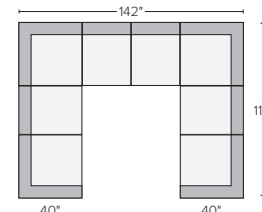

142"x111" EIGHT-PIECE MODULAR U-SHAPED SECTIONAL
Orla Ivory $9,200
Tepic Charcoal $9,200
Banks Cement $11,200
Urbino Smoke $16,800