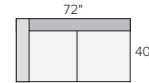

LEFT-ARM SOFA
Orla Ivory $1,800
Tepic Charcoal $1,800
Banks Cement $2,200
Urbino Smoke $3,400