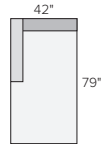

LEFT-ARM CHAISE
Orla Ivory $1,900
Tepic Charcoal $1,900
Banks Cement $2,200
Urbino Smoke $3,500