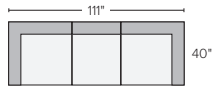

18 stocked pre-configured sectional options

111" MODULAR SOFA
Orla Ivory $3,500
Tepic Charcoal $3,500
Banks Cement $4,300
Urbino Smoke $6,600