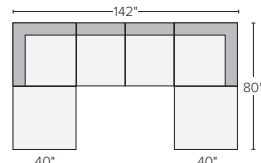

142"x80" SIX-PIECE MODULAR U-SHAPED SECTIONAL
Orla Ivory $6,400
Tepic Charcoal $6,400
Banks Cement $7,600
Urbino Smoke $11,400