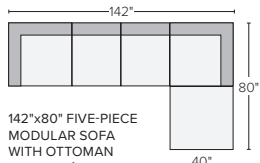

142"x80" FIVE-PIECE MODULAR SOFA WITH OTTOMAN
Orla Ivory $5,500
Tepic Charcoal $5,500
Banks Cement $6,600
Urbino Smoke $9,900