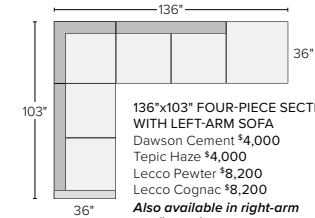

136"x103" FOUR-PIECE SECTIONAL WITH LEFT-ARM SOFA
Dawson Cement $4,000
Tepic Haze $4,000
Lecco Pewter $8,200
Lecco Cognac $8,200
Also available in right-arm configuration