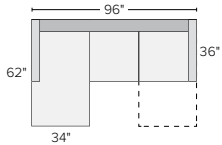

## 9 pre-configured sectional options

96" SOFA WITH REVERSIBLE CHAISE  
Dawson Cement \$1,999  
Tepic Haze \$1,999

96" SOFA WITH LEFT-ARM CHAISE\*  
Lecco Pewter \$4,499  
Lecco Cognac \$4,499  
**Also available in right-arm configuration**