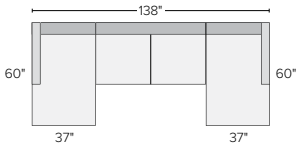

138"x60" THREE-PIECE U-SHAPED SECTIONAL
Dawson Cement $3,600
Tepic Haze $3,600
Lecco Pewter $7,600
Lecco Cognac $7,600