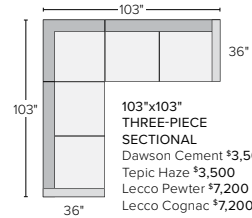

103"x103" THREE-PIECE SECTIONAL
Dawson Cement $3,500
Tepic Haze $3,500
Lecco Pewter $7,200
Lecco Cognac $7,200