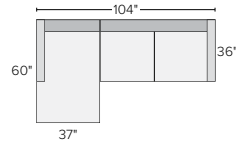

## 9 pre-configured sectional options

96" SOFA WITH REVERSIBLE CHAISE  
Dawson Cement \$1,999  
Tepic Haze \$1,999

96" SOFA WITH LEFT-ARM CHAISE\*  
Lecco Pewter \$4,499  
Lecco Cognac \$4,499  
**Also available in right-arm configuration**