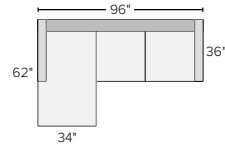

## 9 pre-configured sectional options

96" SOFA WITH REVERSIBLE CHAISE  
Dawson Cement \$1,999  
Tepic Haze \$1,999

96" SOFA WITH LEFT-ARM CHAISE\*  
Lecco Pewter \$4,499  
Lecco Cognac \$4,499  
**Also available in right-arm configuration**