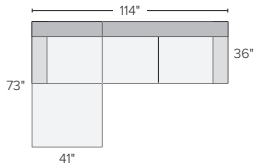

9 stocked pre-configured sectional options

114" SOFA WITH LEFT-ARM CHAISE
Destin Putty $3,800
Banks Charcoal $4,600