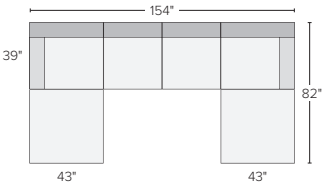

154"x82" SIX-PIECE MODULAR U-SHAPED SECTIONAL
Destin Putty $7,000
Banks Charcoal $8,000