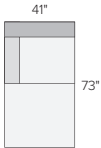

LEFT-ARM CHAISE
Destin Putty $1,850
Banks Charcoal $2,250