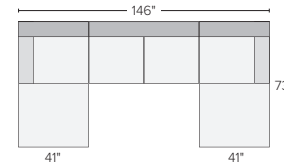

## 9 stocked pre-configured sectional options

**114" SOFA WITH LEFT-ARM CHAISE**  
Destin Putty \$3,800  
Banks Charcoal \$4,600

**114" SOFA WITH RIGHT-ARM CHAISE**  
Destin Putty \$3,800  
Banks Charcoal \$4,600

**109"x109" THREE-PIECE SECTIONAL**  
Destin Putty \$5,200  
Banks Charcoal \$6,300

**146"x73" THREE-PIECE U-SHAPED SECTIONAL**  
Destin Putty \$5,350  
Banks Charcoal \$6,550

**141"x109" FOUR-PIECE SECTIONAL WITH RIGHT-ARM CHAISE**  
Destin Putty \$6,750  
Banks Charcoal \$8,250