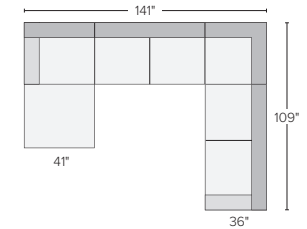

## 9 stocked pre-configured sectional options

**114" SOFA WITH LEFT-ARM CHAISE**  
Destin Putty \$3,800  
Banks Charcoal \$4,600

**114" SOFA WITH RIGHT-ARM CHAISE**  
Destin Putty \$3,800  
Banks Charcoal \$4,600

**109"x109" THREE-PIECE SECTIONAL**  
Destin Putty \$5,200  
Banks Charcoal \$6,300

**146"x73" THREE-PIECE U-SHAPED SECTIONAL**  
Destin Putty \$5,350  
Banks Charcoal \$6,550

**141"x109" FOUR-PIECE SECTIONAL WITH RIGHT-ARM CHAISE**  
Destin Putty \$6,750  
Banks Charcoal \$8,250