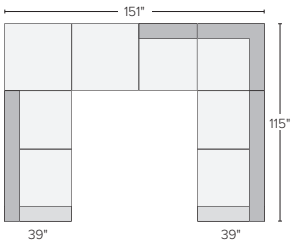

154"x82" SIX-PIECE MODULAR U-SHAPED SECTIONAL  
Destin Putty \$7,000  
Banks Charcoal \$8,000

150"x115" FOUR-PIECE SECTIONAL WITH LEFT-ARM CHAISE  
Destin Putty \$7,300  
Banks Charcoal \$8,800  
**Also available in right-arm configuration**

154"x76" THREE-PIECE U-SHAPED SECTIONAL  
Destin Putty \$5,800  
Banks Charcoal \$7,000

150"x116" SEVEN-PIECE MODULAR SECTIONAL WITH OTTOMAN  
Destin Putty \$8,700  
Banks Charcoal \$10,100

146"x116" EIGHT-PIECE MODULAR U-SHAPED SECTIONAL  
Destin Putty \$10,400  
Banks Charcoal \$12,200