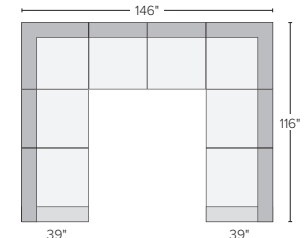

146"x116" EIGHT-PIECE MODULAR U-SHAPED SECTIONAL
Destin Putty $10,400
Banks Charcoal $12,200