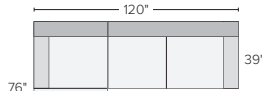

120" SOFA WITH LEFT-ARM CHAISE
Destin Putty $4,100
Banks Charcoal $4,900
Also available in right-arm configuration