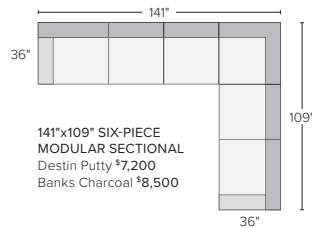

141"x109" SIX-PIECE MODULAR SECTIONAL
Destin Putty $7,200
Banks Charcoal $8,500