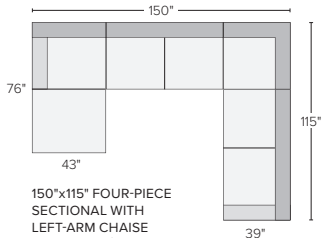

154"x82" SIX-PIECE MODULAR U-SHAPED SECTIONAL  
Destin Putty \$7,000  
Banks Charcoal \$8,000

150"x115" FOUR-PIECE SECTIONAL WITH LEFT-ARM CHAISE  
Destin Putty \$7,300  
Banks Charcoal \$8,800  
**Also available in right-arm configuration**