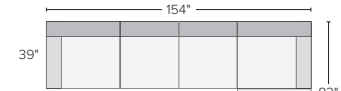

154"x82" FIVE-PIECE MODULAR SOFA WITH OTTOMAN
Destin Putty $6,100
Banks Charcoal $7,000