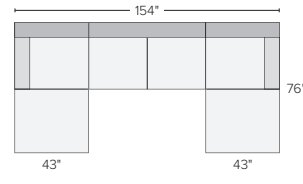

115"x115" THREE-PIECE SECTIONAL  
Destin Putty \$5,600  
Banks Charcoal \$6,700

150"x116" SIX-PIECE MODULAR SECTIONAL  
Destin Putty \$7,800  
Banks Charcoal \$9,100

154"x82" FIVE-PIECE MODULAR SOFA WITH OTTOMAN  
Destin Putty \$6,100  
Banks Charcoal \$7,000

154"x82" SIX-PIECE MODULAR U-SHAPED SECTIONAL  
Destin Putty \$7,000  
Banks Charcoal \$8,000

150"x115" FOUR-PIECE SECTIONAL WITH LEFT-ARM CHAISE  
Destin Putty \$7,300  
Banks Charcoal \$8,800  
**Also available in right-arm configuration**