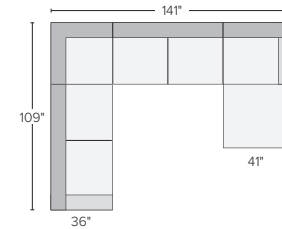

## 9 stocked pre-configured sectional options

**114" SOFA WITH LEFT-ARM CHAISE**  
Destin Putty \$3,800  
Banks Charcoal \$4,600

**114" SOFA WITH RIGHT-ARM CHAISE**  
Destin Putty \$3,800  
Banks Charcoal \$4,600

**109"x109" THREE-PIECE SECTIONAL**  
Destin Putty \$5,200  
Banks Charcoal \$6,300

**146"x73" THREE-PIECE U-SHAPED SECTIONAL**  
Destin Putty \$5,350  
Banks Charcoal \$6,550

**141"x109" FOUR-PIECE SECTIONAL WITH RIGHT-ARM CHAISE**  
Destin Putty \$6,750  
Banks Charcoal \$8,250