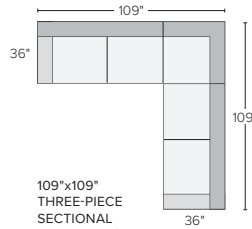

**109"x109" THREE-PIECE SECTIONAL**  
Destin Putty \$5,200  
Banks Charcoal \$6,300

**146"x73" THREE-PIECE U-SHAPED SECTIONAL**  
Destin Putty \$5,350  
Banks Charcoal \$6,550

**141"x109" FOUR-PIECE SECTIONAL WITH RIGHT-ARM CHAISE**  
Destin Putty \$6,750  
Banks Charcoal \$8,250