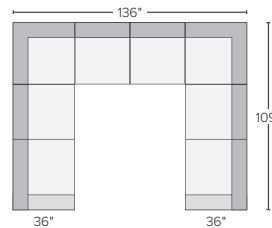

136"x109" EIGHT-PIECE MODULAR SECTIONAL
Destin Putty $9,600
Banks Charcoal $11,400