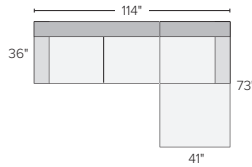

114" SOFA WITH RIGHT-ARM CHAISE
Destin Putty $3,800
Banks Charcoal $4,600