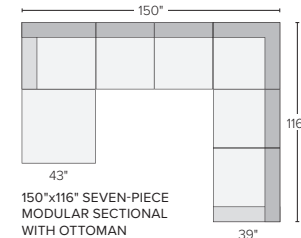

150"x116" SEVEN-PIECE MODULAR SECTIONAL WITH OTTOMAN
Destin Putty $8,700
Banks Charcoal $10,100