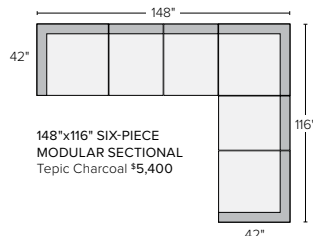

148"x116" SIX-PIECE MODULAR SECTIONAL
Tepic Charcoal $5,400