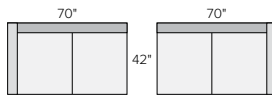

70" LEFT- OR RIGHT-ARM SOFA
Tepic Charcoal $1,500