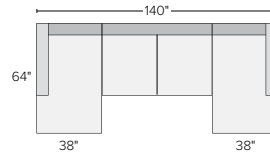

140"x64" THREE-PIECE U-SHAPED SECTIONAL
Tepic Charcoal $3,900