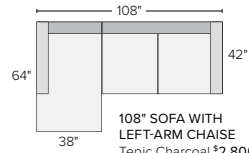

108" SOFA WITH LEFT-ARM CHAISE
Tepic Charcoal $2,800
Also available in right-arm configuration