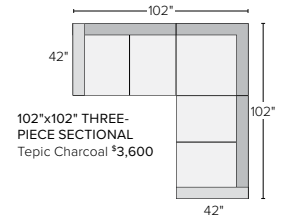

102"x102" THREE-PIECE SECTIONAL
Tepic Charcoal $3,600