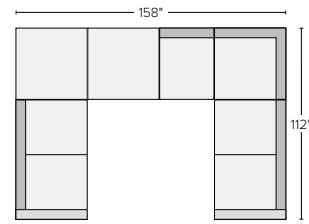

158"x112" SIX-PIECE MODULAR U-SHAPED SECTIONAL
Tepic Charcoal $6,200