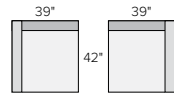

sectional pieces

42" OTTOMAN
Tepic Charcoal \$700

ARMLESS CHAIR
Tepic Charcoal \$800

LEFT- OR RIGHT-ARM CHAIR*
Tepic Charcoal \$1,000

WEDGE*
Tepic Charcoal \$1,500

CORNER
Tepic Charcoal \$1,000

LEFT- OR RIGHT-ARM CHAISE
Tepic Charcoal \$1,300