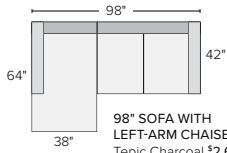

98" SOFA WITH LEFT-ARM CHAISE
Tepic Charcoal $2,600
Also available in right-arm configuration