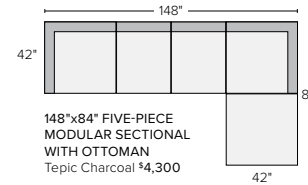

148"x84" FIVE-PIECE MODULAR SECTIONAL WITH OTTOMAN
Tepic Charcoal $4,300