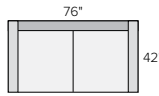

76" SOFA
Tepic Charcoal $1,599