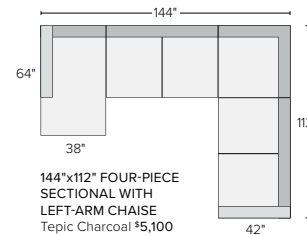

148"x84" SIX-PIECE MODULAR U-SHAPED SECTIONAL
Tepic Charcoal $5,000