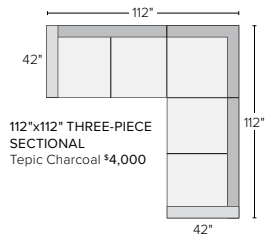

112"x112" THREE-PIECE SECTIONAL
Tepic Charcoal $4,000