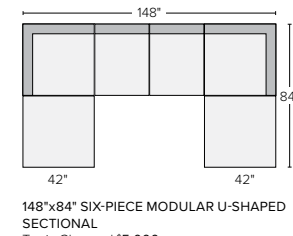

148"x84" SIX-PIECE MODULAR U-SHAPED SECTIONAL
Tepic Charcoal $5,000