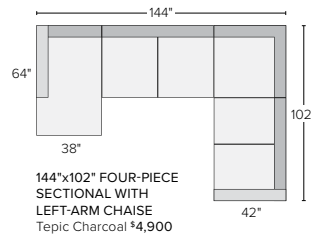

148"x84" SIX-PIECE MODULAR U-SHAPED SECTIONAL
Tepic Charcoal $5,000