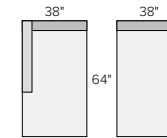

sectional pieces

42" OTTOMAN
Tepic Charcoal \$700

ARMLESS CHAIR
Tepic Charcoal \$800

LEFT- OR RIGHT-ARM CHAIR*
Tepic Charcoal \$1,000

WEDGE*
Tepic Charcoal \$1,500

CORNER
Tepic Charcoal \$1,000

LEFT- OR RIGHT-ARM CHAISE
Tepic Charcoal \$1,300