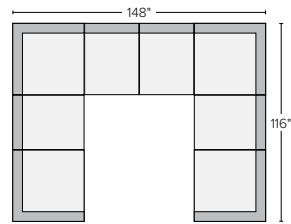

148"x116" EIGHT-PIECE MODULAR U-SHAPED SECTIONAL
Tepic Charcoal $7,200