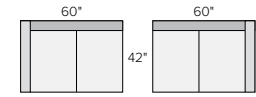

sectional pieces

42" OTTOMAN
Tepic Charcoal \$700

ARMLESS CHAIR
Tepic Charcoal \$800

LEFT- OR RIGHT-ARM CHAIR*
Tepic Charcoal \$1,000

WEDGE*
Tepic Charcoal \$1,500

CORNER
Tepic Charcoal \$1,000

LEFT- OR RIGHT-ARM CHAISE
Tepic Charcoal \$1,300