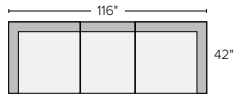

18 stocked pre-configured sectional options

116" THREE-PIECE MODULAR SOFA
Tepic Charcoal $2,800