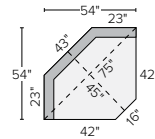

sectional pieces

42" OTTOMAN
Tepic Charcoal \$700

ARMLESS CHAIR
Tepic Charcoal \$800

LEFT- OR RIGHT-ARM CHAIR*
Tepic Charcoal \$1,000

WEDGE*
Tepic Charcoal \$1,500

CORNER
Tepic Charcoal \$1,000

LEFT- OR RIGHT-ARM CHAISE
Tepic Charcoal \$1,300