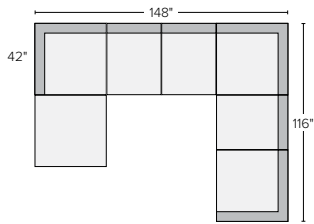

148"x116" SEVEN-PIECE MODULAR SECTIONAL WITH OTTOMAN
Tepic Charcoal $6,100