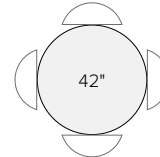

dining tables, cont.

54 x 29h
Glass \$869-\$1,319
Plywood \$1,269*
Wood \$1,599-\$1,819*
Stone \$2,119*
Marble \$2,419*

60 x 29h
Glass \$919-\$1,519
Plywood \$1,419*
Wood \$1,819-\$2,519*

36 x 29h
Glass \$649-\$839
MDF \$729
Plywood \$809
Ceramic \$929
Wood \$909-\$1,019*
Quartz/Stone \$1,259
Marble \$1,309*