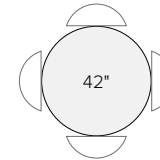

42 x 29h
Glass $709-$989
MDF $789
Plywood $899*
Ceramic $1,059
Wood $1,089-$1,259*
Quartz/Stone $1,509
Marble $1,609*