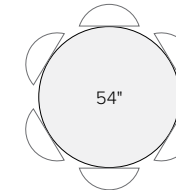

48 x 29h
Glass $819-$1,119
MDF $919
Plywood $1,069*
Ceramic $1,619
Wood $1,369-$1,699*
Quartz/Stone $1,919*
Marble $2,069*

54 x 29h
Glass $869-$1,319
Plywood $1,269*
Wood $1,599-$1,819*
Stone $2,119*
Marble $2,419*