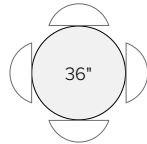

36 x 29h
Glass $649-$839
MDF $729
Plywood $809
Ceramic $929
Wood $909-$1,019*
Quartz/Stone $1,259
Marble $1,309*