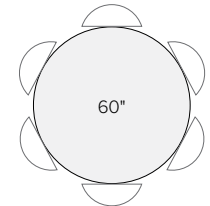

ARIA

14 stocked sizes + 24 top options
+ 3 base options

dining tables

27 x 29h
Glass $559-$629
Plywood $629*
Ceramic $709
Wood $679-$739*
Quartz/Stone $809
Marble $859*

32 x 29h
Wood $859-$959*
Quartz/Stone $1,109*

36 x 29h
Glass $649-$839
MDF $729
Plywood $809
Ceramic $929
Wood $909-$1,019*
Quartz/Stone $1,259
Marble $1,309*

36 x 36 x 29h
Plywood $889*
Wood $949-$1,049*

40 x 40 x 29h
Plywood $1,049*
Wood $1,229-$1,399*

42 x 29h
Glass $709-$989
MDF $789
Plywood $899*
Ceramic $1,059
Wood $1,089-$1,259*
Quartz/Stone $1,509
Marble $1,609*

48 x 29h
Glass $819-$1,119
MDF $919
Plywood $1,069*
Ceramic $1,619
Wood $1,369-$1,699*
Quartz/Stone $1,919*
Marble $2,069*

dining tables, cont.

54 x 29h
Glass $869-$1,319
Plywood $1,269*
Wood $1,599-$1,819*
Stone $2,119*
Marble $2,419*

60 x 29h
Glass $919-$1,519
Plywood $1,419*
Wood $1,819-$2,519*

36 x 29h
Glass $649-$839
MDF $729
Plywood $809
Ceramic $929
Wood $909-$1,019*
Quartz/Stone $1,259
Marble $1,309*

42 x 29h
Glass $709-$989
MDF $789
Plywood $899*
Ceramic $1,059
Wood $1,089-$1,259*
Quartz/Stone $1,509
Marble $1,609*

48 x 29h
Glass $819-$1,119
MDF $919
Plywood $1,069*
Ceramic $1,619
Wood $1,369-$1,699*
Quartz/Stone $1,919*
Marble $2,069*

54 x 29h
Glass $869-$1,319
Plywood $1,269*
Wood $1,599-$1,819*
Stone $2,119*
Marble $2,419*

60 x 29h
Glass $919-$1,519
Plywood $1,419*
Wood $1,819-$2,519*

conference tables

TOPS AVAILABLE IN