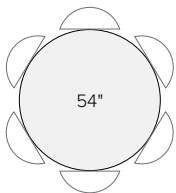

dining tables, cont.

54 x 29h
Glass $869-$1,319
Plywood $1,269*
Wood $1,599-$1,819*
Stone $2,119*
Marble $2,419*