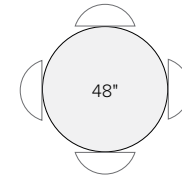

ARIA

14 stocked sizes + 24 top options
+ 3 base options

dining tables

27 x 29h
Glass $559-$629
Plywood $629*
Ceramic $709
Wood $679-$739*
Quartz/Stone $809
Marble $859*

32 x 29h
Wood $859-$959*
Quartz/Stone $1,109*

36 x 29h
Glass $649-$839
MDF $729
Plywood $809
Ceramic $929
Wood $909-$1,019*
Quartz/Stone $1,259
Marble $1,309*

36 x 36 x 29h
Plywood $889*
Wood $949-$1,049*

40 x 40 x 29h
Plywood $1,049*
Wood $1,229-$1,399*

42 x 29h
Glass $709-$989
MDF $789
Plywood $899*
Ceramic $1,059
Wood $1,089-$1,259*
Quartz/Stone $1,509
Marble $1,609*

48 x 29h
Glass $819-$1,119
MDF $919
Plywood $1,069*
Ceramic $1,619
Wood $1,369-$1,699*
Quartz/Stone $1,919*
Marble $2,069*

dining tables, cont.

54 x 29h
Glass $869-$1,319
Plywood $1,269*
Wood $1,599-$1,819*
Stone $2,119*
Marble $2,419*

60 x 29h
Glass $919-$1,519
Plywood $1,419*
Wood $1,819-$2,519*

36 x 29h
Glass $649-$839
MDF $729
Plywood $809
Ceramic $929
Wood $909-$1,019*
Quartz/Stone $1,259
Marble $1,309*

42 x 29h
Glass $709-$989
MDF $789
Plywood $899*
Ceramic $1,059
Wood $1,089-$1,259*
Quartz/Stone $1,509
Marble $1,609*

48 x 29h
Glass $819-$1,119
MDF $919
Plywood $1,069*
Ceramic $1,619
Wood $1,369-$1,699*
Quartz/Stone $1,919*
Marble $2,069*

54 x 29h
Glass $869-$1,319
Plywood $1,269*
Wood $1,599-$1,819*
Stone $2,119*
Marble $2,419*

60 x 29h
Glass $919-$1,519
Plywood $1,419*
Wood $1,819-$2,519*

conference tables

TOPS AVAILABLE IN