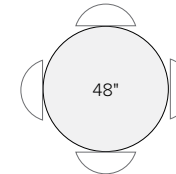

ARIA

14 stocked sizes + 24 top options
+ 3 base options

dining tables

27 x 29h
Glass $559-$629
Plywood $629*
Ceramic $709
Wood $679-$739*
Quartz/Stone $809
Marble $859*

32 x 29h
Wood $859-$959*
Quartz/Stone $1,109*

36 x 29h
Glass $649-$839
MDF $729
Plywood $809
Ceramic $929
Wood $909-$1,019*
Quartz/Stone $1,259
Marble $1,309*

36 x 36 x 29h
Plywood $889*
Wood $949-$1,049*

40 x 40 x 29h
Plywood $1,049*
Wood $1,229-$1,399*

42 x 29h
Glass $709-$989
MDF $789
Plywood $899*
Ceramic $1,059
Wood $1,089-$1,259*
Quartz/Stone $1,509
Marble $1,609*

48 x 29h
Glass $819-$1,119
MDF $919
Plywood $1,069*
Ceramic $1,619
Wood $1,369-$1,699*
Quartz/Stone $1,919*
Marble $2,069*

dining tables, cont.

54 x 29h
Glass $869-$1,319
Plywood $1,269*
Wood $1,599-$1,819*
Stone $2,119*
Marble $2,419*

60 x 29h
Glass $919-$1,519
Plywood $1,419*
Wood $1,819-$2,519*

36 x 29h
Glass $649-$839
MDF $729
Plywood $809
Ceramic $929
Wood $909-$1,019*
Quartz/Stone $1,259
Marble $1,309*

42 x 29h
Glass $709-$989
MDF $789
Plywood $899*
Ceramic $1,059
Wood $1,089-$1,259*
Quartz/Stone $1,509
Marble $1,609*

48 x 29h
Glass $819-$1,119
MDF $919
Plywood $1,069*
Ceramic $1,619
Wood $1,369-$1,699*
Quartz/Stone $1,919*
Marble $2,069*

54 x 29h
Glass $869-$1,319
Plywood $1,269*
Wood $1,599-$1,819*
Stone $2,119*
Marble $2,419*

60 x 29h
Glass $919-$1,519
Plywood $1,419*
Wood $1,819-$2,519*

conference tables

TOPS AVAILABLE IN