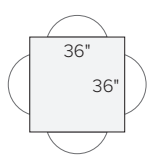

Rand 78w 42d 29h table in stainless steel with satin etched glass top

RAND DINING/DESKS

Room&Board®

RAND

13 stocked sizes + 24 top options
+ 2 base options

dining tables/desks

36 x 36 x 29h
Glass \$499-\$889*
Plywood \$679-\$879*
Ceramic \$789-\$989*
Wood \$739-\$1,039*
Quartz/Stone \$1,039-\$1,239*
Marble \$1,089-\$1,289*