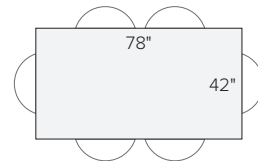

78 x 42 x 29h
Glass $879-$1,599
Plywood $1,329-$1,529*
Wood $1,699-$2,199*