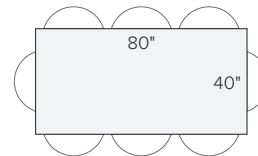

80 x 40 x 29h
Plywood $1,559-$1,759*
Ceramic $1,858-$2,058**
Wood $1,809-$2,409*
Quartz/Stone $2,298-$2,498**
Marble $2,358-$2,558**