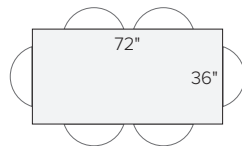

72 x 36 x 29h
Glass $829-$1,429
MDF $959-$1,159
Plywood $1,199-$1,399
Ceramic $1,529-$1,729
Wood $1,529-$2,079*
Quartz/Stone $1,929-$2,129
Marble $2,029-$2,229*