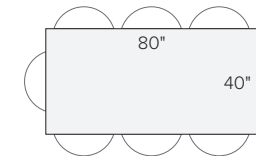

72 x 36 x 29h
Glass \$829-\$1,429
MDF \$959-\$1,159
Plywood \$1,199-\$1,399
Ceramic \$1,529-\$1,729
Wood \$1,529-\$2,079*
Quartz/Stone \$1,929-\$2,129
Marble \$2,029-\$2,229*

78 x 42 x 29h
Glass \$879-\$1,599
Plywood \$1,329-\$1,529*
Wood \$1,699-\$2,199*

80 x 40 x 29h
Plywood \$1,559-\$1,759*
Ceramic \$1,858-\$2,058**
Wood \$1,809-\$2,409*
Quartz/Stone \$2,298-\$2,498**
Marble \$2,358-\$2,558**

conference tables

78 x 42 x 29h
Glass \$879-\$1,599
Plywood \$1,329-\$1,529*
Wood \$1,699-\$2,199*

80 x 40 x 29h
Plywood \$1,559-\$1,759*
Ceramic \$1,858-\$2,058**
Wood \$1,809-\$2,409*
Quartz/Stone \$2,298-\$2,498**
Marble \$2,358-\$2,558**

TOPS AVAILABLE IN

Available in custom sizes through our By the Inch program when applicable