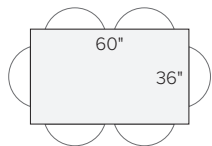

dining tables/desks, cont.

60 x 36 x 29h
Glass $719-$1,299
MDF $849-$1,049
Plywood $1,019-$1,219*
Ceramic $1,249-$1,449
Wood $1,239-$1,699*
Quartz/Stone $1,699-$1,899
Marble $1,799-$1,999*