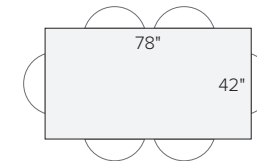

conference tables

78 x 42 x 29h
Glass $879-$1,599
Plywood $1,329-$1,529*
Wood $1,699-$2,199*