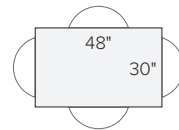

48 x 30 x 29h
Glass $549-$1,019
MDF $669-$869
Plywood $789-$989*
Wood $1,019-$1,389*
Quartz/Stone $1,089-$1,289*
Marble $1,319-$1,519*

54 x 18 x 29h
Glass $479-$869*
Plywood $649-$849*
Ceramic $729-$929*
Wood $699-$969*
Quartz/Stone $899-$1,099*
Marble $979-$1,179*