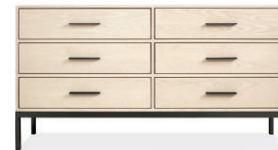

66w 20d 35h
SIX-DRAWER DRESSER
$1999