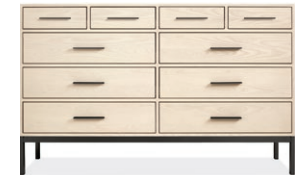

33w 20d 32h
FOUR-DRAWER DRESSER*
\$1499

33w 20d 41h
FIVE-DRAWER DRESSER
\$1599

33w 20d 50h
SIX-DRAWER DRESSER
\$1699

66w 20d 35h
SIX-DRAWER DRESSER
\$1999

49w 20d 41h
NINE-DRAWER DRESSER
\$2099

66w 20d 41h
TEN-DRAWER DRESSER
\$2299