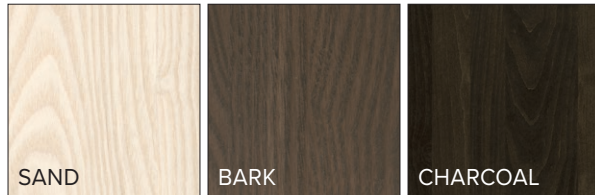

ALDEN

Crafted in a small woodworking shop in northern Wisconsin, Alden is made from domestically sourced solid ash and ash veneer. Steel drawer pulls are notched for easy gripping, while drawer box dovetail joinery enhances the durability. To see the entire Alden collection, visit roomandboard.com.

WOOD OPTIONS

STEEL OPTIONS

Lacquer finish Our lacquer is a clear, low-sheen finish that seals and helps protect surfaces, while highlighting the natural beauty of the material. The finish holds up to daily use but can wear with excessive heat or moisture. Maintenance is simple—just wipe with a damp cloth and then dry immediately.