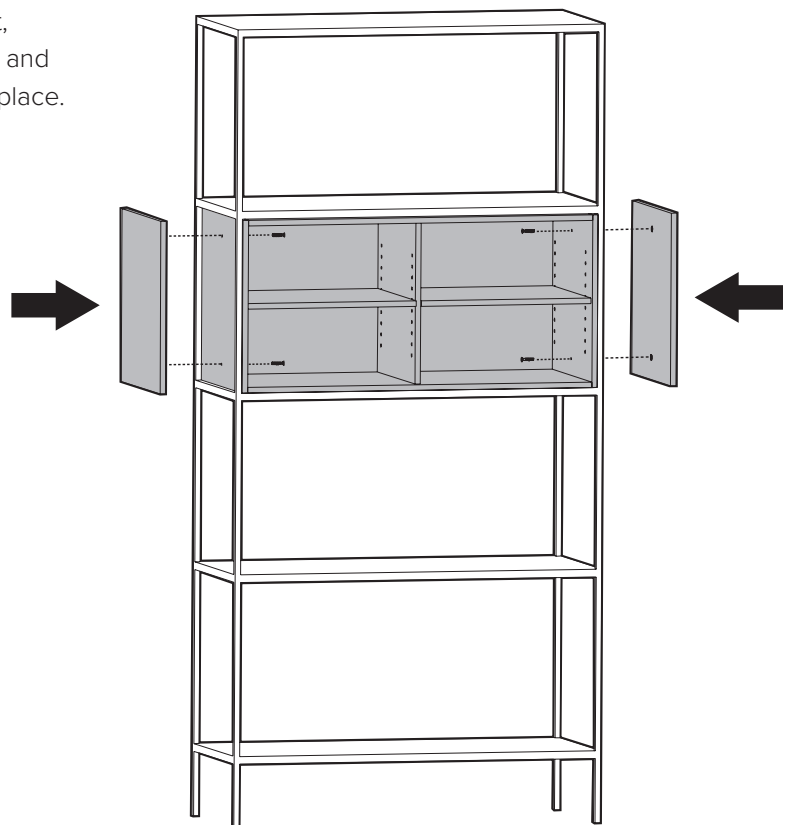

SLIM BOOKCASE INSERTS

1

With the felt pads facing down, carefully slide the inserts into the bookshelf. Though most inserts can fit anywhere, we offer a few recommended configurations at the end of this manual.

2

Once each insert is placed in a location that fits it, attach the side panels using the included screws and allen wrench. The side panels keep the insert in place.

SLIM BOOKCASES

790658
Slim 34w 15d 72h 2DR/2Open Insert Bookcase

247045
Slim 34w 15d 72h 4DR Insert Bookcase

834353
Slim 34w 15d 72h 2DR Insert Bookcase

607106
Slim 34w 15d 72h 2DR/Open Insert Bookcase

676672
Slim 42w 15d 72h 4DR Insert Bookcase

043664
Slim 42w 15d 72h 2DR/Open Insert Bookcase