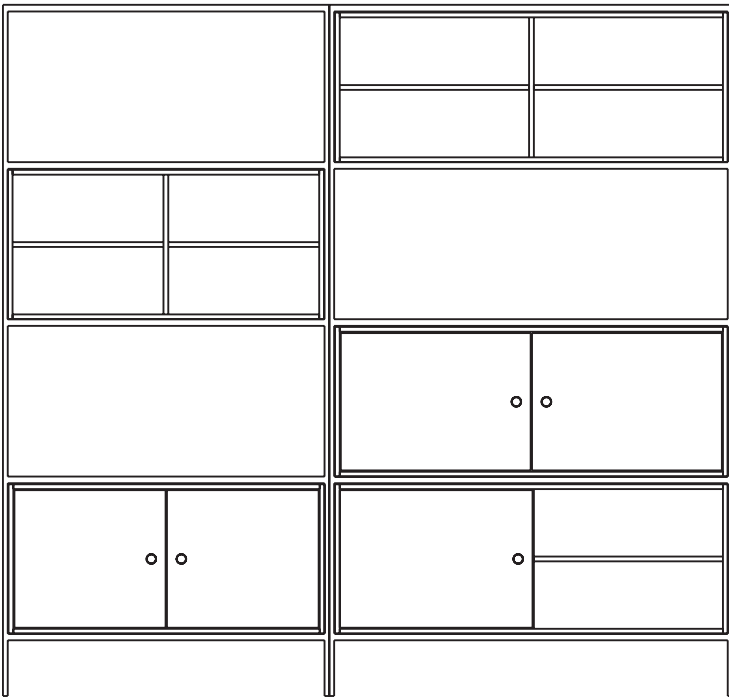

SLIM BOOKCASE INSERTS

1

With the felt pads facing down, carefully slide the inserts into the bookshelf. Though most inserts can fit anywhere, we offer a few recommended configurations at the end of this manual.

2

Once each insert is placed in a location that fits it, attach the side panels using the included screws and allen wrench. The side panels keep the insert in place.

SLIM BOOKCASES

790658
Slim 34w 15d 72h 2DR/2Open Insert Bookcase

444632
Slim 42w 15d 72h 2DR Insert Bookcase

349133
Slim 42w 15d 72h 2DR/2Open Insert Bookcase

146524
Slim 24w 15d 72h 2DR/Open Insert Bookcase

664130
Slim 24w 15d 72h 4DR Insert Bookcase

301041
Slim 24w 15d 72h 2DR Insert Bookcase

845226
Slim 15w 15d 72h 1DR/Open Insert Bookcase

324957
Slim 15w 15d 72h 1DR Insert Bookcase

898824
Slim 76w 15d 72h 5-Insert Wall Unit

921145
Slim 63w 15d 72h 5-Insert Wall Unit

419740
Slim 68w 15d 72h 4-Insert Wall Unit