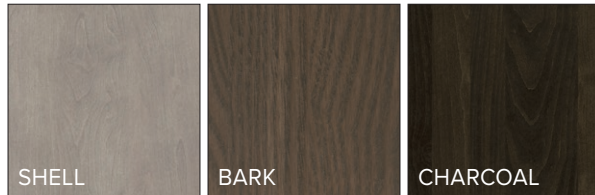

CALVIN

Every Calvin piece is built one at a time by Oregon woodworkers who use Pacific Coast maple or the highest quality ash to showcase the natural wood grain. To see the entire Calvin collection, visit roomandboard.com.

WOOD OPTIONS

STEEL OPTIONS

Lacquer finish Our lacquer is a clear, low-sheen finish that seals and helps protect surfaces, while highlighting the natural beauty of the material. The finish holds up to daily use but can wear with excessive heat or moisture. Maintenance is simple—just wipe with a damp cloth and then dry immediately.