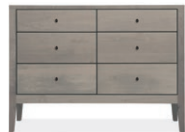

48w 18d 35h
SIX-DRAWER
DRESSER
$1399