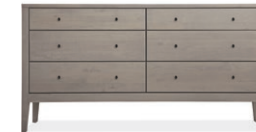

48w 18d 35h
SIX-DRAWER
DRESSER
\$1399

36w 18d 49h
FIVE-DRAWER
DRESSER
\$1399

48w 18d 43h
EIGHT-DRAWER
DRESSER
\$1599

68w 18d 44h
TEN-DRAWER
DRESSER
\$1999

68w 18d 35h
SIX-DRAWER DRESSER
\$1599

83w 18d 35h
NINE-DRAWER DRESSER
\$1799