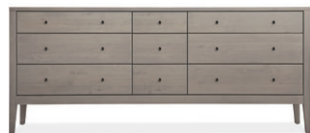

48w 18d 35h
SIX-DRAWER
DRESSER
\$1399

36w 18d 49h
FIVE-DRAWER
DRESSER
\$1399

48w 18d 43h
EIGHT-DRAWER
DRESSER
\$1599

68w 18d 44h
TEN-DRAWER
DRESSER
\$1999

68w 18d 35h
SIX-DRAWER DRESSER
\$1599

83w 18d 35h
NINE-DRAWER DRESSER
\$1799