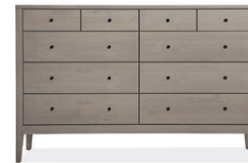

68w 18d 44h
TEN-DRAWER
DRESSER
$1999