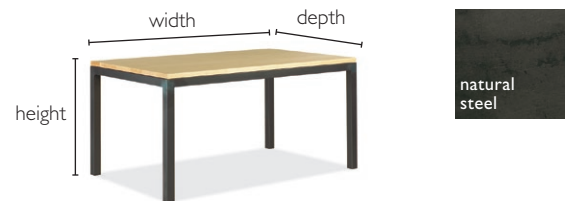

BY-THE-INCH: PARSONS

PARSONS COLLECTION

Our classic Parsons dining and accent tables and benches feature a bold natural steel base with subtle weld marks that make each piece unique and showcase the craftsmanship of the Minnesota artisans who build each one by hand.

BY-THE-INCH

Create a table, counter, work surface or bench that perfectly fits your space. Use the charts on the following pages to determine the size and price options of Parsons.

THREE WAYS TO SHOP

ROOMANDBOARD.COM