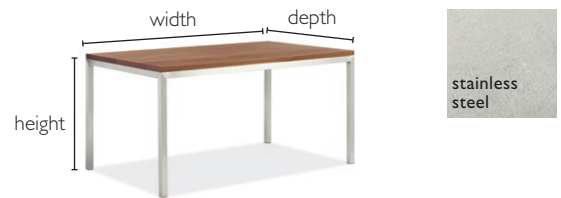

THREE WAYS TO SHOP

ROOMANDBOARD.COM

Shop our complete collection 24 hours a day. You'll find design advice and all the sizes and colors we offer.

VISIT OUR STORES

Shop with a Design Associate who will help you choose the perfect pieces for your lifestyle.

800.301.9720

Call Shop Room & Board from Home. Our Design Associates answer questions and give suggestions to help you shop.