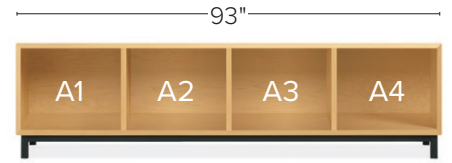

INSERT OPTIONS

CABINET OPTIONS

*All inserts with file drawer(s) feature full-extension drawer glides; all other drawer inserts feature ¾-extension glides.

COPENHAGEN: 25"H, 44"H AND 63"H CABINETS

24w 25h
\$699-\$999

47w 25h
\$1,099-\$1,599

70w 25h
\$1,499-\$1,999

93w 25h
\$1,899-\$2,499

24w 44h
\$1,199-\$1,699

47w 44h
\$1,599-\$2,099

70w 44h
\$2,299-\$2,999

93w 44h
\$2,899-\$3,699

24w 63h
\$1,499-\$1,999
drawers can only be placed in rows A and B

47w 63h
\$2,099-\$2,999
drawers can only be placed in rows A and B

70w 63h
\$3,099-\$3,999
drawers can only be placed in rows A and B

CABINET INSERT EXAMPLES

single insert

double insert

double tall insert

quad insert