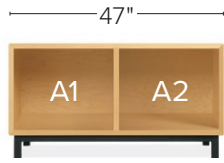

Copenhagen 55w 20d 38h cabinet.

COPENHAGEN CUSTOM CABINETS

Room&Board®

COPENHAGEN CUSTOM CABINETS

Height: 29, 52 and 75 inches
Width: 20, 39, 58 and 77 inches

Height: 25, 44 and 63 inches
Width: 24, 47, 70 and 93 inches

INSERT OPTIONS

CABINET OPTIONS

*All inserts with file drawer(s) feature full-extension drawer glides; all other drawer inserts feature ¾-extension glides.

COPENHAGEN: 25"H, 44"H AND 63"H CABINETS

24w 25h
\$699-\$999

47w 63h
\$2,099-\$2,999
drawers can only be placed in rows A and B

70w 63h
\$3,099-\$3,999
drawers can only be placed in rows A and B

CABINET INSERT EXAMPLES

single insert

double insert

double tall insert

quad insert