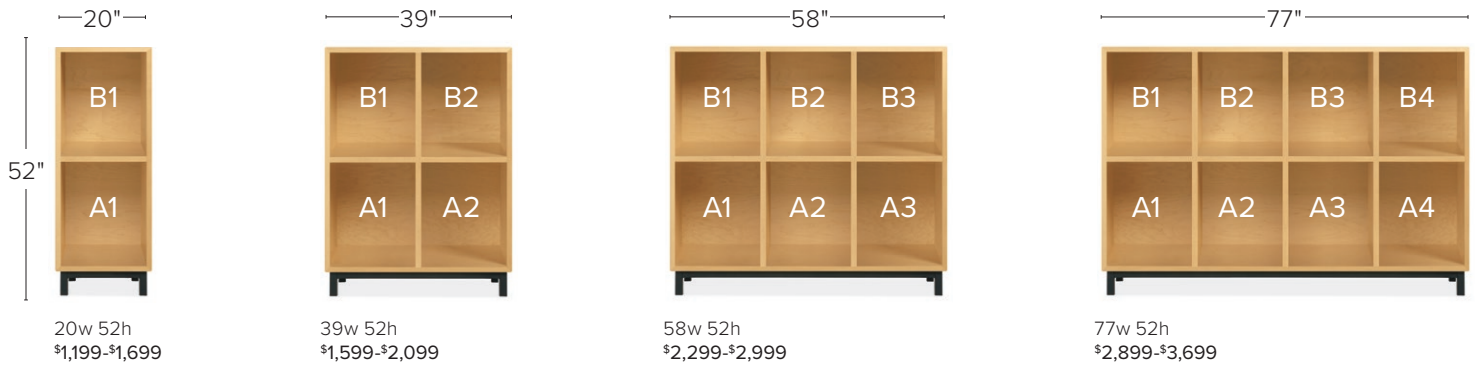

Copenhagen 55w 20d 38h cabinet.

COPENHAGEN CUSTOM CABINETS

Room&Board®

COPENHAGEN CUSTOM CABINETS

Height: 29, 52 and 75 inches
Width: 20, 39, 58 and 77 inches

Height: 25, 44 and 63 inches
Width: 24, 47, 70 and 93 inches

Depth:
16, 20 and 24 inches

COPENHAGEN: 29"H, 52"H AND 75"H

CABINET INSERT EXAMPLES

single insert

double insert

double tall insert

quad insert

COPENHAGEN: INSERTS FOR 29"H, 52"H AND 75" CABINETS

DRAWER INSERT INTERIOR DIMENSIONS FOR 29"H, 52"H AND 75"H CABINETS

For help with interior dimensions, call 800.301.9720 or email shop@roomandboard.com.

| | Height | Width | Depth | | |
|--|--------|-------|--------|--------|--------|
| | | | 16"d | 20"d | 24"d |
| Single Two Drawer, File Drawer | | | | | |
| Each drawer | 3.25" | 16" | 12.75" | 16.75" | 20.75" |
| File drawer | 9.5" | 16" | 12.75" | 15" | 15" |
| Single Two Drawer (two equal drawers) | | | | | |
| Each drawer | 8.75" | 16" | 12.75" | 16.75" | 20.75" |
| Single Three Drawer (three equal drawers) | | | | | |
| Each drawer | 5.5" | 16" | 12.75" | 16.75" | 20.75" |
| Single Four Drawer (four equal drawers) | | | | | |
| Each drawer | 3.25" | 16" | 12.75" | 16.75" | 20.75" |
| Double Two Drawer, File Drawer | | | | | |
| Each drawer | 3.25" | 35" | 12.75" | 16.75" | 20.75" |
| File drawer | 9.5" | 35" | 12.75" | 15" | 15" |
| Double Two Drawer (two equal drawers) | | | | | |
| Each drawer | 8.75" | 35" | 12.75" | 16.75" | 20.75" |
| Double Three Drawer (three equal drawers) | | | | | |
| Each drawer | 5.5" | 35" | 12.75" | 16.75" | 20.75" |
| Double Four Drawer (four equal drawers) | | | | | |
| Each drawer | 3.25" | 35" | 12.75" | 16.75" | 20.75" |