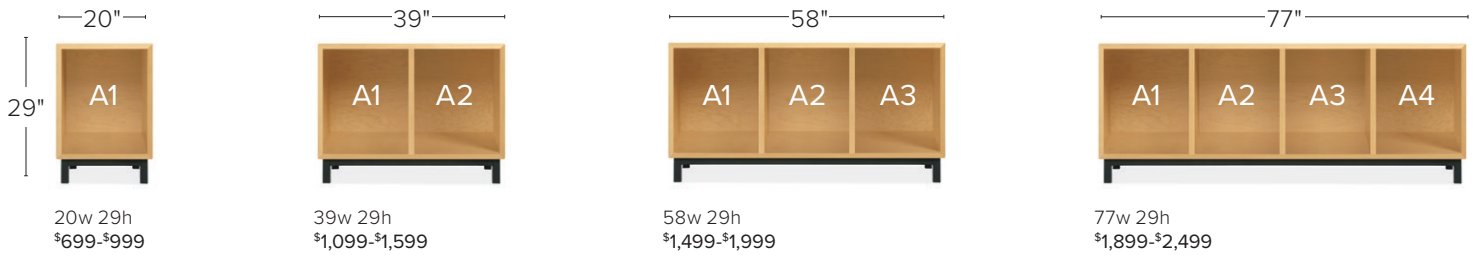

Copenhagen 55w 20d 38h cabinet.

COPENHAGEN CUSTOM CABINETS

Room&Board®

COPENHAGEN CUSTOM CABINETS

Height: 29, 52 and 75 inches
Width: 20, 39, 58 and 77 inches

Height: 25, 44 and 63 inches
Width: 24, 47, 70 and 93 inches

Depth:
16, 20 and 24 inches

COPENHAGEN: 29"H, 52"H AND 75"H

CABINET INSERT EXAMPLES

single insert

double insert

double tall insert

quad insert

COPENHAGEN: INSERTS FOR 29"H, 52"H AND 75" CABINETS

SINGLE OR DOUBLE INSERTS

single insert
available as left
or right door

double insert

glass door
C L S S

wood door
C L S

open space
C S S

sliding doors
double insert only
C S

single insert
available as left
or right door

DRAWER INSERT INTERIOR DIMENSIONS FOR 29"H, 52"H AND 75"H CABINETS

For help with interior dimensions, call 800.301.9720 or email shop@roomandboard.com.

| | Height | Width | Depth | | |
|--|--------|-------|--------|--------|--------|
| | | | 16"d | 20"d | 24"d |
| Single Two Drawer, File Drawer | | | | | |
| Each drawer | 3.25" | 16" | 12.75" | 16.75" | 20.75" |
| File drawer | 9.5" | 16" | 12.75" | 15" | 15" |
| Single Two Drawer (two equal drawers) | | | | | |
| Each drawer | 8.75" | 16" | 12.75" | 16.75" | 20.75" |
| Single Three Drawer (three equal drawers) | | | | | |
| Each drawer | 5.5" | 16" | 12.75" | 16.75" | 20.75" |
| Single Four Drawer (four equal drawers) | | | | | |
| Each drawer | 3.25" | 16" | 12.75" | 16.75" | 20.75" |
| Double Two Drawer, File Drawer | | | | | |
| Each drawer | 3.25" | 35" | 12.75" | 16.75" | 20.75" |
| File drawer | 9.5" | 35" | 12.75" | 15" | 15" |
| Double Two Drawer (two equal drawers) | | | | | |
| Each drawer | 8.75" | 35" | 12.75" | 16.75" | 20.75" |
| Double Three Drawer (three equal drawers) | | | | | |
| Each drawer | 5.5" | 35" | 12.75" | 16.75" | 20.75" |
| Double Four Drawer (four equal drawers) | | | | | |
| Each drawer | 3.25" | 35" | 12.75" | 16.75" | 20.75" |