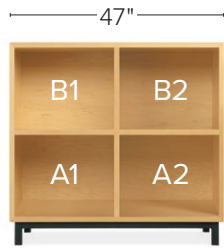

INSERT OPTIONS

CABINET OPTIONS

*All inserts with file drawer(s) feature full-extension drawer glides; all other drawer inserts feature ¾-extension glides.

COPENHAGEN: 25"H, 44"H AND 63"H CABINETS

24w 25h
\$699-\$999

47w 25h
\$1,099-\$1,599

70w 25h
\$1,499-\$1,999

93w 25h
\$1,899-\$2,499

24w 44h
\$1,199-\$1,699

47w 44h
\$1,599-\$2,099

70w 44h
\$2,299-\$2,999

93w 44h
\$2,899-\$3,699

24w 63h
\$1,499-\$1,999
drawers can only be placed in rows A and B

47w 63h
\$2,099-\$2,999
drawers can only be placed in rows A and B

70w 63h
\$3,099-\$3,999
drawers can only be placed in rows A and B

CABINET INSERT EXAMPLES

single insert

double insert

double tall insert

quad insert

COPENHAGEN: INSERTS FOR 25"H, 44"H AND 63"H CABINETS

SINGLE OR DOUBLE INSERTS

single insert
available as left
or right door

double insert
glass shelves not available

glass door

wood door
C L S S

open space
C S S