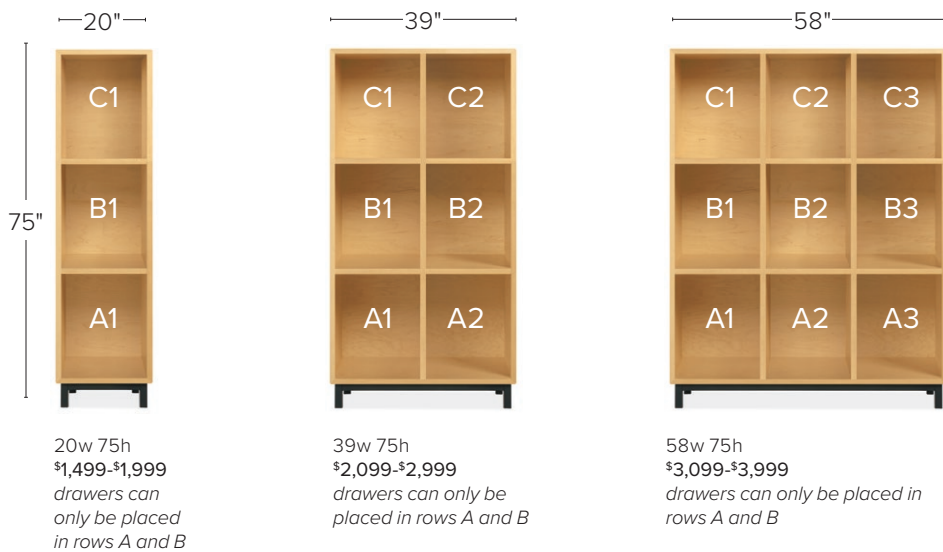

Copenhagen 55w 20d 38h cabinet.

COPENHAGEN CUSTOM CABINETS

Room&Board®

COPENHAGEN CUSTOM CABINETS

Height: 29, 52 and 75 inches
Width: 20, 39, 58 and 77 inches

Height: 25, 44 and 63 inches
Width: 24, 47, 70 and 93 inches

Depth:
16, 20 and 24 inches

COPENHAGEN: 29"H, 52"H AND 75"H

CABINET INSERT EXAMPLES

single insert

double insert

double tall insert

quad insert

COPENHAGEN: INSERTS FOR 29"H, 52"H AND 75" CABINETS

double insert

two drawer,
file drawer*
L

two drawer
L

three drawer
L

four drawer
L

wine rack
single insert
only

drop-down door
double insert only
C L

DOUBLE TALL OR QUAD INSERTS

DRAWER INSERT INTERIOR DIMENSIONS FOR 29"H, 52"H AND 75"H CABINETS

For help with interior dimensions, call 800.301.9720 or email shop@roomandboard.com.

| | Height | Width | Depth | | |
|--|--------|-------|--------|--------|--------|
| | | | 16"d | 20"d | 24"d |
| Single Two Drawer, File Drawer | | | | | |
| Each drawer | 3.25" | 16" | 12.75" | 16.75" | 20.75" |
| File drawer | 9.5" | 16" | 12.75" | 15" | 15" |
| Single Two Drawer (two equal drawers) | | | | | |
| Each drawer | 8.75" | 16" | 12.75" | 16.75" | 20.75" |
| Single Three Drawer (three equal drawers) | | | | | |
| Each drawer | 5.5" | 16" | 12.75" | 16.75" | 20.75" |
| Single Four Drawer (four equal drawers) | | | | | |
| Each drawer | 3.25" | 16" | 12.75" | 16.75" | 20.75" |
| Double Two Drawer, File Drawer | | | | | |
| Each drawer | 3.25" | 35" | 12.75" | 16.75" | 20.75" |
| File drawer | 9.5" | 35" | 12.75" | 15" | 15" |
| Double Two Drawer (two equal drawers) | | | | | |
| Each drawer | 8.75" | 35" | 12.75" | 16.75" | 20.75" |
| Double Three Drawer (three equal drawers) | | | | | |
| Each drawer | 5.5" | 35" | 12.75" | 16.75" | 20.75" |
| Double Four Drawer (four equal drawers) | | | | | |
| Each drawer | 3.25" | 35" | 12.75" | 16.75" | 20.75" |