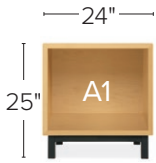

Copenhagen 55w 20d 38h cabinet.

COPENHAGEN CUSTOM CABINETS

Room&Board®

COPENHAGEN CUSTOM CABINETS

Height: 29, 52 and 75 inches
Width: 20, 39, 58 and 77 inches

Height: 25, 44 and 63 inches
Width: 24, 47, 70 and 93 inches

INSERT OPTIONS

CABINET OPTIONS

*All inserts with file drawer(s) feature full-extension drawer glides; all other drawer inserts feature ¾-extension glides.

COPENHAGEN: 25"H, 44"H AND 63"H CABINETS

24w 25h
\$699-\$999