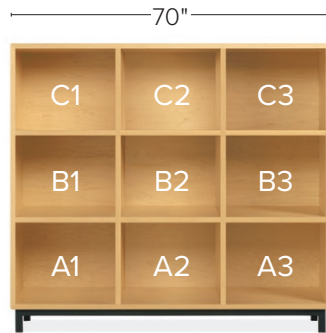

INSERT OPTIONS

CABINET OPTIONS

*All inserts with file drawer(s) feature full-extension drawer glides; all other drawer inserts feature ¾-extension glides.

COPENHAGEN: 25"H, 44"H AND 63"H CABINETS

24w 25h
\$699-\$999

47w 25h
\$1,099-\$1,599

70w 25h
\$1,499-\$1,999

93w 25h
\$1,899-\$2,499

24w 44h
\$1,199-\$1,699

47w 44h
\$1,599-\$2,099

70w 44h
\$2,299-\$2,999

93w 44h
\$2,899-\$3,699

24w 63h
\$1,499-\$1,999
drawers can only be placed in rows A and B

47w 63h
\$2,099-\$2,999
drawers can only be placed in rows A and B

70w 63h
\$3,099-\$3,999
drawers can only be placed in rows A and B

CABINET INSERT EXAMPLES

single insert

double insert

double tall insert

quad insert

COPENHAGEN: INSERTS FOR 25"H, 44"H AND 63"H CABINETS

SINGLE OR DOUBLE INSERTS

single insert
available as left
or right door

double insert
glass shelves not available

glass door

wood door
C L S S

open space
C S S