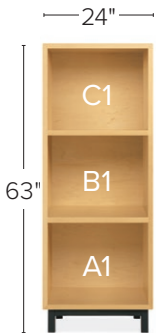

INSERT OPTIONS

CABINET OPTIONS

*All inserts with file drawer(s) feature full-extension drawer glides; all other drawer inserts feature ¾-extension glides.

COPENHAGEN: 25"H, 44"H AND 63"H CABINETS

24w 25h
\$699-\$999

47w 25h
\$1,099-\$1,599

70w 25h
\$1,499-\$1,999

93w 25h
\$1,899-\$2,499

24w 44h
\$1,199-\$1,699

47w 44h
\$1,599-\$2,099

70w 44h
\$2,299-\$2,999

93w 44h
\$2,899-\$3,699

24w 63h
\$1,499-\$1,999
drawers can only be placed in rows A and B

47w 63h
\$2,099-\$2,999
drawers can only be placed in rows A and B

70w 63h
\$3,099-\$3,999
drawers can only be placed in rows A and B

CABINET INSERT EXAMPLES

single insert

double insert

double tall insert

quad insert

COPENHAGEN: INSERTS FOR 25"H, 44"H AND 63"H CABINETS

SINGLE OR DOUBLE INSERTS

single insert
available as left
or right door

double insert
glass shelves not available

glass door

wood door
C L S S

open space
C S S