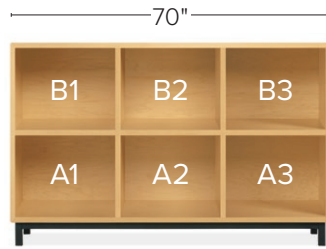

INSERT OPTIONS

CABINET OPTIONS

*All inserts with file drawer(s) feature full-extension drawer glides; all other drawer inserts feature ¾-extension glides.

COPENHAGEN: 25"H, 44"H AND 63"H CABINETS

24w 25h
\$699-\$999

47w 25h
\$1,099-\$1,599

70w 25h
\$1,499-\$1,999

93w 25h
\$1,899-\$2,499

24w 44h
\$1,199-\$1,699

47w 44h
\$1,599-\$2,099

70w 44h
\$2,299-\$2,999

93w 44h
\$2,899-\$3,699

24w 63h
\$1,499-\$1,999
drawers can only be placed in rows A and B

47w 63h
\$2,099-\$2,999
drawers can only be placed in rows A and B

70w 63h
\$3,099-\$3,999
drawers can only be placed in rows A and B

CABINET INSERT EXAMPLES

single insert

double insert

double tall insert

quad insert

COPENHAGEN: INSERTS FOR 25"H, 44"H AND 63"H CABINETS

SINGLE OR DOUBLE INSERTS

single insert
available as left
or right door

double insert
glass shelves not available

glass door

wood door
C L S S

open space
C S S