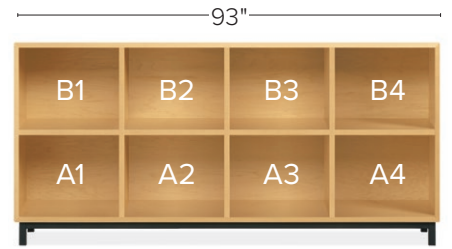

INSERT OPTIONS

CABINET OPTIONS

*All inserts with file drawer(s) feature full-extension drawer glides; all other drawer inserts feature ¾-extension glides.

COPENHAGEN: 25"H, 44"H AND 63"H CABINETS

24w 25h
\$699-\$999

47w 25h
\$1,099-\$1,599

70w 25h
\$1,499-\$1,999

93w 25h
\$1,899-\$2,499

24w 44h
\$1,199-\$1,699

47w 44h
\$1,599-\$2,099

70w 44h
\$2,299-\$2,999

93w 44h
\$2,899-\$3,699

24w 63h
\$1,499-\$1,999
drawers can only be placed in rows A and B

47w 63h
\$2,099-\$2,999
drawers can only be placed in rows A and B

70w 63h
\$3,099-\$3,999
drawers can only be placed in rows A and B

CABINET INSERT EXAMPLES

single insert

double insert

double tall insert

quad insert