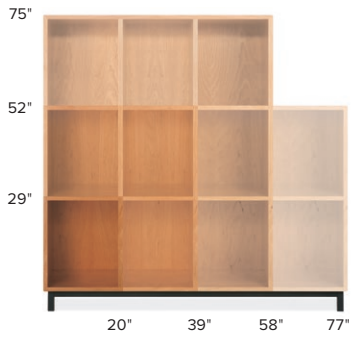

Copenhagen 55w 20d 38h cabinet.

COPENHAGEN CUSTOM CABINETS

Room&Board®

COPENHAGEN CUSTOM CABINETS

Height: 29, 52 and 75 inches
Width: 20, 39, 58 and 77 inches

Height: 25, 44 and 63 inches
Width: 24, 47, 70 and 93 inches

Depth:
16, 20 and 24 inches

COPENHAGEN: 29"H, 52"H AND 75"H

CABINET INSERT EXAMPLES

single insert

double insert

double tall insert

quad insert

COPENHAGEN: INSERTS FOR 29"H, 52"H AND 75" CABINETS

DRAWER INSERT INTERIOR DIMENSIONS FOR 29"H, 52"H AND 75"H CABINETS

For help with interior dimensions, call 800.301.9720 or email shop@roomandboard.com.

| | Height | Width | Depth | | |
|--|--------|-------|--------|--------|--------|
| | | | 16"d | 20"d | 24"d |
| Single Two Drawer, File Drawer | | | | | |
| Each drawer | 3.25" | 16" | 12.75" | 16.75" | 20.75" |
| File drawer | 9.5" | 16" | 12.75" | 15" | 15" |
| Single Two Drawer (two equal drawers) | | | | | |
| Each drawer | 8.75" | 16" | 12.75" | 16.75" | 20.75" |
| Single Three Drawer (three equal drawers) | | | | | |
| Each drawer | 5.5" | 16" | 12.75" | 16.75" | 20.75" |
| Single Four Drawer (four equal drawers) | | | | | |
| Each drawer | 3.25" | 16" | 12.75" | 16.75" | 20.75" |
| Double Two Drawer, File Drawer | | | | | |
| Each drawer | 3.25" | 35" | 12.75" | 16.75" | 20.75" |
| File drawer | 9.5" | 35" | 12.75" | 15" | 15" |
| Double Two Drawer (two equal drawers) | | | | | |
| Each drawer | 8.75" | 35" | 12.75" | 16.75" | 20.75" |
| Double Three Drawer (three equal drawers) | | | | | |
| Each drawer | 5.5" | 35" | 12.75" | 16.75" | 20.75" |
| Double Four Drawer (four equal drawers) | | | | | |
| Each drawer | 3.25" | 35" | 12.75" | 16.75" | 20.75" |