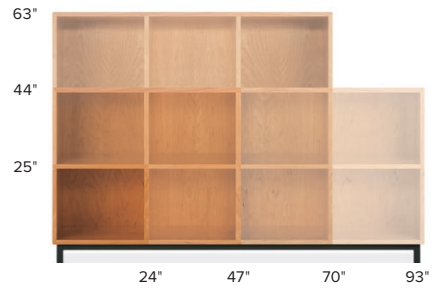

Copenhagen 55w 20d 38h cabinet.

COPENHAGEN CUSTOM CABINETS

Room&Board®

COPENHAGEN CUSTOM CABINETS

Height: 29, 52 and 75 inches
Width: 20, 39, 58 and 77 inches

Height: 25, 44 and 63 inches
Width: 24, 47, 70 and 93 inches

Depth:
16, 20 and 24 inches

COPENHAGEN: 29"H, 52"H AND 75"H

CABINET INSERT EXAMPLES

single insert

double insert

double tall insert

quad insert

COPENHAGEN: INSERTS FOR 29"H, 52"H AND 75" CABINETS

OPEN SPACE INSERT INTERIOR DIMENSIONS FOR 29"H, 52"H AND 75"H CABINETS

For help with interior dimensions, call 800.301.9720 or email shop@roomandboard.com.

| | Height | Width | Depth | | |
|------------------------|--------|-------|--------|--------|--------|
| | | | 16"d | 20"d | 24"d |
| Single Open Space | 22" | 18" | 14.25" | 18.25" | 22.25" |
| Double Open Space | 22" | 37" | 14.25" | 18.25" | 22.25" |
| Double Tall Open Space | 45" | 18" | 14.25" | 18.25" | 22.25" |
| Quad Open Space | 45" | 37" | 14.25" | 18.25" | 22.25" |