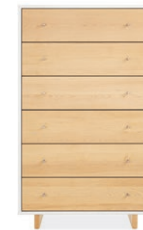

33w 19d 54h
SIX-DRAWER
DRESSER
\$1499
walnut \$1699

55w 19d 34h
EIGHT-DRAWER
DRESSER
\$1699
walnut \$1899

42w 19d 58h
LOFT FOUR-DRAWER
DRESSER
\$1799
walnut \$1999

18w 19d 22h
ONE-DRAWER
NIGHTSTAND
\$399
walnut \$449