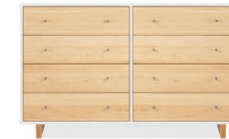

33w 19d 30h
THREE-DRAWER
DRESSER*
\$899
walnut \$999

28w 19d 34h
FOUR-DRAWER
DRESSER*
\$999
walnut \$1099

40w 19d 34h
SIX-DRAWER
DRESSER
\$1299
walnut \$1499

66w 19d 30h
SIX-DRAWER
DRESSER
\$1599
walnut \$1799

33w 19d 54h
SIX-DRAWER
DRESSER
\$1499
walnut \$1699

55w 19d 34h
EIGHT-DRAWER
DRESSER
\$1699
walnut \$1899

42w 19d 58h
LOFT FOUR-DRAWER
DRESSER
\$1799
walnut \$1999

18w 19d 22h
ONE-DRAWER
NIGHTSTAND
\$399
walnut \$449