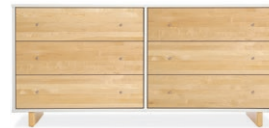

33w 19d 30h
THREE-DRAWER
DRESSER*
\$899
walnut \$999

28w 19d 34h
FOUR-DRAWER
DRESSER*
\$999
walnut \$1099

40w 19d 34h
SIX-DRAWER
DRESSER
\$1299
walnut \$1499

66w 19d 30h
SIX-DRAWER
DRESSER
\$1599
walnut \$1799