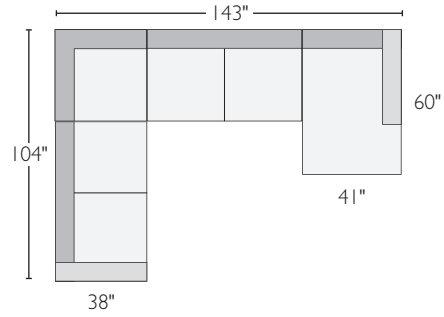

H right-arm chaise, armless sofa,
corner; 66" left-arm sofa*