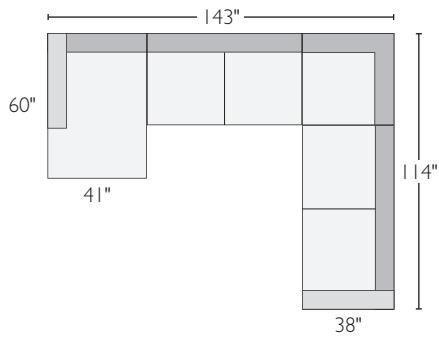

I left-arm chaise, armless sofa,
corner; 76" right-arm sofa