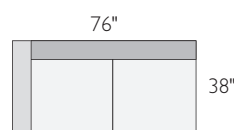

A 20" cocktail ottoman*

B 30" cocktail ottoman*

C 38" ottoman

D armless chair*

E left-arm-chair*

F right-arm chair*

G corner

H left-arm chaise

I right-arm chaise

J 65" left-back sofa*

K 65" right-back sofa*

L 64" armless sofa

M 66" left-arm sofa*

N 66" right-arm sofa*

O 76" left-arm sofa

P 76" right-arm sofa

BECKETT SECTIONAL COLLECTION

<i>sectionals</i>	<i>overall dimensions</i>	<i>arm</i>	<i>seat</i>	<i>Arin</i>	<i>Davin</i>
A 107" sofa with left-arm chaise	107w 60d 28h	23h	90w 46d 17h	771125* \$2498	871117* \$2898
B 107" sofa with right-arm chaise	107w 60d 28h	23h	90w 46d 17h	047701* \$2498	205472* \$2898
C 117" sofa with left-arm chaise	117w 60d 28h	23h	100w 46d 17h	417353 \$2598	451925 \$2998
D 117" sofa with right-arm chaise	117w 60d 28h	23h	100w 46d 17h	032909 \$2598	424520 \$2998
E 104" three-piece sectional	104w 104d 28h	23h	80w 80d 17h	409786* \$3597	412624* \$4097
F 114" three-piece sectional	114w 114d 28h	23h	90w 90d 17h	689646 \$3797	590827 \$4297
G 143"x104" four-piece sectional with left-arm chaise and 66" right-arm sofa	143w 104d 28h	23h	120w 80d 17h	336578* \$4696	331580* \$5396
H 143"x104" four-piece sectional with 66" left-arm sofa and right-arm chaise	143w 104d 28h	23h	120w 80d 17h	293570* \$4696	638988* \$5396
I 143"x114" four-piece sectional with left-arm chaise and 76" right-arm sofa	143w 114d 28h	23h	120w 90d 17h	750073 \$4796	331887 \$5496
J 143"x114" four-piece sectional with 76" left-arm sofa and right-arm chaise	143w 114d 28h	23h	120w 90d 17h	532806 \$4796	631639 \$5496
K 146"x60" three-piece sectional	146w 60d 28h	23h	120w 90d 17h	934451 \$3597	834022 \$4197