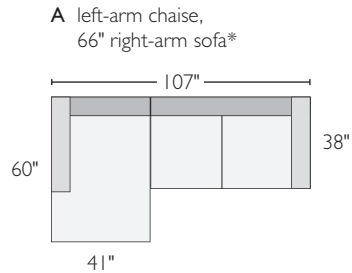

A 20" cocktail ottoman*

B 30" cocktail ottoman*

C 38" ottoman

D armless chair*

E left-arm-chair*

F right-arm chair*

G corner

H left-arm chaise

I right-arm chaise

J 65" left-back sofa*

K 65" right-back sofa*

L 64" armless sofa

M 66" left-arm sofa*

N 66" right-arm sofa*

O 76" left-arm sofa

P 76" right-arm sofa

BECKETT SECTIONAL COLLECTION

<i>sectionals</i>	<i>overall dimensions</i>	<i>arm</i>	<i>seat</i>	<i>Arin</i>	<i>Davin</i>
A 107" sofa with left-arm chaise	107w 60d 28h	23h	90w 46d 17h	771125* \$2498	871117* \$2898
B 107" sofa with right-arm chaise	107w 60d 28h	23h	90w 46d 17h	047701* \$2498	205472* \$2898
C 117" sofa with left-arm chaise	117w 60d 28h	23h	100w 46d 17h	417353 \$2598	451925 \$2998
D 117" sofa with right-arm chaise	117w 60d 28h	23h	100w 46d 17h	032909 \$2598	424520 \$2998
E 104" three-piece sectional	104w 104d 28h	23h	80w 80d 17h	409786* \$3597	412624* \$4097
F 114" three-piece sectional	114w 114d 28h	23h	90w 90d 17h	689646 \$3797	590827 \$4297
G 143"x104" four-piece sectional with left-arm chaise and 66" right-arm sofa	143w 104d 28h	23h	120w 80d 17h	336578* \$4696	331580* \$5396
H 143"x104" four-piece sectional with 66" left-arm sofa and right-arm chaise	143w 104d 28h	23h	120w 80d 17h	293570* \$4696	638988* \$5396
I 143"x114" four-piece sectional with left-arm chaise and 76" right-arm sofa	143w 114d 28h	23h	120w 90d 17h	750073 \$4796	331887 \$5496
J 143"x114" four-piece sectional with 76" left-arm sofa and right-arm chaise	143w 114d 28h	23h	120w 90d 17h	532806 \$4796	631639 \$5496
K 146"x60" three-piece sectional	146w 60d 28h	23h	120w 90d 17h	934451 \$3597	834022 \$4197