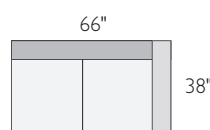

A 20" cocktail ottoman*

B 30" cocktail ottoman*

C 38" ottoman

D armless chair*

E left-arm-chair*

F right-arm chair*

G corner

H left-arm chaise

I right-arm chaise

J 65" left-back sofa*

K 65" right-back sofa*

L 64" armless sofa

M 66" left-arm sofa*

N 66" right-arm sofa*

O 76" left-arm sofa

P 76" right-arm sofa

BECKETT SECTIONAL COLLECTION

<i>sectionals</i>	<i>overall dimensions</i>	<i>arm</i>	<i>seat</i>	<i>Arin</i>	<i>Davin</i>
A 107" sofa with left-arm chaise	107w 60d 28h	23h	90w 46d 17h	771125* \$2498	871117* \$2898
B 107" sofa with right-arm chaise	107w 60d 28h	23h	90w 46d 17h	047701* \$2498	205472* \$2898
C 117" sofa with left-arm chaise	117w 60d 28h	23h	100w 46d 17h	417353 \$2598	451925 \$2998
D 117" sofa with right-arm chaise	117w 60d 28h	23h	100w 46d 17h	032909 \$2598	424520 \$2998
E 104" three-piece sectional	104w 104d 28h	23h	80w 80d 17h	409786* \$3597	412624* \$4097
F 114" three-piece sectional	114w 114d 28h	23h	90w 90d 17h	689646 \$3797	590827 \$4297
G 143"x104" four-piece sectional with left-arm chaise and 66" right-arm sofa	143w 104d 28h	23h	120w 80d 17h	336578* \$4696	331580* \$5396
H 143"x104" four-piece sectional with 66" left-arm sofa and right-arm chaise	143w 104d 28h	23h	120w 80d 17h	293570* \$4696	638988* \$5396
I 143"x114" four-piece sectional with left-arm chaise and 76" right-arm sofa	143w 114d 28h	23h	120w 90d 17h	750073 \$4796	331887 \$5496
J 143"x114" four-piece sectional with 76" left-arm sofa and right-arm chaise	143w 114d 28h	23h	120w 90d 17h	532806 \$4796	631639 \$5496
K 146"x60" three-piece sectional	146w 60d 28h	23h	120w 90d 17h	934451 \$3597	834022 \$4197