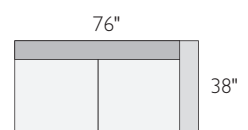

A 20" cocktail ottoman*

B 30" cocktail ottoman*

C 38" ottoman

D armless chair*

E left-arm-chair*

F right-arm chair*

G corner

H left-arm chaise

I right-arm chaise

J 65" left-back sofa*

K 65" right-back sofa*

L 64" armless sofa

M 66" left-arm sofa*

N 66" right-arm sofa*

O 76" left-arm sofa

P 76" right-arm sofa

BECKETT SECTIONAL COLLECTION

<i>sectionals</i>	<i>overall dimensions</i>	<i>arm</i>	<i>seat</i>	<i>Arin</i>	<i>Davin</i>
A 107" sofa with left-arm chaise	107w 60d 28h	23h	90w 46d 17h	771125* \$2498	871117* \$2898
B 107" sofa with right-arm chaise	107w 60d 28h	23h	90w 46d 17h	047701* \$2498	205472* \$2898
C 117" sofa with left-arm chaise	117w 60d 28h	23h	100w 46d 17h	417353 \$2598	451925 \$2998
D 117" sofa with right-arm chaise	117w 60d 28h	23h	100w 46d 17h	032909 \$2598	424520 \$2998
E 104" three-piece sectional	104w 104d 28h	23h	80w 80d 17h	409786* \$3597	412624* \$4097
F 114" three-piece sectional	114w 114d 28h	23h	90w 90d 17h	689646 \$3797	590827 \$4297
G 143"x104" four-piece sectional with left-arm chaise and 66" right-arm sofa	143w 104d 28h	23h	120w 80d 17h	336578* \$4696	331580* \$5396
H 143"x104" four-piece sectional with 66" left-arm sofa and right-arm chaise	143w 104d 28h	23h	120w 80d 17h	293570* \$4696	638988* \$5396
I 143"x114" four-piece sectional with left-arm chaise and 76" right-arm sofa	143w 114d 28h	23h	120w 90d 17h	750073 \$4796	331887 \$5496
J 143"x114" four-piece sectional with 76" left-arm sofa and right-arm chaise	143w 114d 28h	23h	120w 90d 17h	532806 \$4796	631639 \$5496
K 146"x60" three-piece sectional	146w 60d 28h	23h	120w 90d 17h	934451 \$3597	834022 \$4197