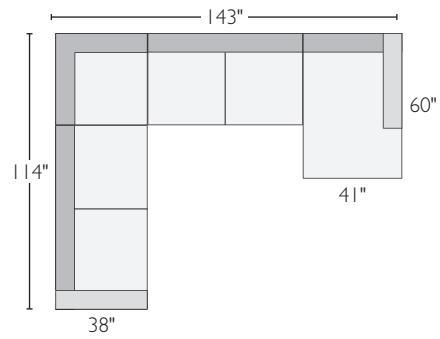

PRODUCT DETAILS

- seat cushion blend-down
- frame style loose seat and back
- removable leg 1.5" legs
- arm height 23"
- seat height 17"
- seat depth 24"
- back height 28"
- overall height (with cushion) 34"

BECKETT SECTIONAL COLLECTION

<i>sectionals</i>	<i>overall dimensions</i>	<i>arm</i>	<i>seat</i>	<i>Arin</i>	<i>Davin</i>
A 107" sofa with left-arm chaise	107w 60d 28h	23h	90w 46d 17h	771125* \$2498	871117* \$2898
B 107" sofa with right-arm chaise	107w 60d 28h	23h	90w 46d 17h	047701* \$2498	205472* \$2898
C 117" sofa with left-arm chaise	117w 60d 28h	23h	100w 46d 17h	417353 \$2598	451925 \$2998
D 117" sofa with right-arm chaise	117w 60d 28h	23h	100w 46d 17h	032909 \$2598	424520 \$2998
E 104" three-piece sectional	104w 104d 28h	23h	80w 80d 17h	409786* \$3597	412624* \$4097
F 114" three-piece sectional	114w 114d 28h	23h	90w 90d 17h	689646 \$3797	590827 \$4297
G 143"x104" four-piece sectional with left-arm chaise and 66" right-arm sofa	143w 104d 28h	23h	120w 80d 17h	336578* \$4696	331580* \$5396
H 143"x104" four-piece sectional with 66" left-arm sofa and right-arm chaise	143w 104d 28h	23h	120w 80d 17h	293570* \$4696	638988* \$5396
I 143"x114" four-piece sectional with left-arm chaise and 76" right-arm sofa	143w 114d 28h	23h	120w 90d 17h	750073 \$4796	331887 \$5496
J 143"x114" four-piece sectional with 76" left-arm sofa and right-arm chaise	143w 114d 28h	23h	120w 90d 17h	532806 \$4796	631639 \$5496
K 146"x60" three-piece sectional	146w 60d 28h	23h	120w 90d 17h	934451 \$3597	834022 \$4197

G left-arm chaise, armless sofa,
corner; 66" right-arm sofa*

H right-arm chaise, armless sofa,
corner; 66" left-arm sofa*

I left-arm chaise, armless sofa,
corner; 76" right-arm sofa

J right-arm chaise, armless sofa,
corner; 76" left-arm sofa