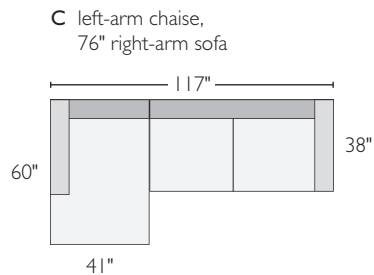

A 20" cocktail ottoman*

B 30" cocktail ottoman*

C 38" ottoman

D armless chair*

E left-arm-chair*

F right-arm chair*

G corner

H left-arm chaise

I right-arm chaise

J 65" left-back sofa*

K 65" right-back sofa*

L 64" armless sofa

M 66" left-arm sofa*

N 66" right-arm sofa*

O 76" left-arm sofa

P 76" right-arm sofa

BECKETT SECTIONAL COLLECTION

<i>sectionals</i>	<i>overall dimensions</i>	<i>arm</i>	<i>seat</i>	<i>Arin</i>	<i>Davin</i>
A 107" sofa with left-arm chaise	107w 60d 28h	23h	90w 46d 17h	771125* \$2498	871117* \$2898
B 107" sofa with right-arm chaise	107w 60d 28h	23h	90w 46d 17h	047701* \$2498	205472* \$2898
C 117" sofa with left-arm chaise	117w 60d 28h	23h	100w 46d 17h	417353 \$2598	451925 \$2998
D 117" sofa with right-arm chaise	117w 60d 28h	23h	100w 46d 17h	032909 \$2598	424520 \$2998
E 104" three-piece sectional	104w 104d 28h	23h	80w 80d 17h	409786* \$3597	412624* \$4097
F 114" three-piece sectional	114w 114d 28h	23h	90w 90d 17h	689646 \$3797	590827 \$4297
G 143"x104" four-piece sectional with left-arm chaise and 66" right-arm sofa	143w 104d 28h	23h	120w 80d 17h	336578* \$4696	331580* \$5396
H 143"x104" four-piece sectional with 66" left-arm sofa and right-arm chaise	143w 104d 28h	23h	120w 80d 17h	293570* \$4696	638988* \$5396
I 143"x114" four-piece sectional with left-arm chaise and 76" right-arm sofa	143w 114d 28h	23h	120w 90d 17h	750073 \$4796	331887 \$5496
J 143"x114" four-piece sectional with 76" left-arm sofa and right-arm chaise	143w 114d 28h	23h	120w 90d 17h	532806 \$4796	631639 \$5496
K 146"x60" three-piece sectional	146w 60d 28h	23h	120w 90d 17h	934451 \$3597	834022 \$4197