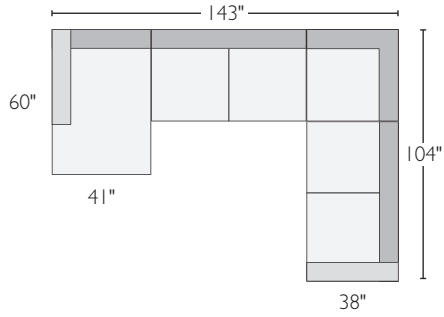

G left-arm chaise, armless sofa,
corner; 66" right-arm sofa*