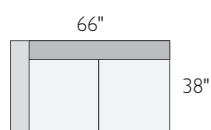

A 20" cocktail ottoman*

B 30" cocktail ottoman*

C 38" ottoman

D armless chair*

E left-arm-chair*

F right-arm chair*

G corner

H left-arm chaise

I right-arm chaise

J 65" left-back sofa*

K 65" right-back sofa*

L 64" armless sofa

M 66" left-arm sofa*

N 66" right-arm sofa*

O 76" left-arm sofa

P 76" right-arm sofa

BECKETT SECTIONAL COLLECTION

<i>sectionals</i>	<i>overall dimensions</i>	<i>arm</i>	<i>seat</i>	<i>Arin</i>	<i>Davin</i>
A 107" sofa with left-arm chaise	107w 60d 28h	23h	90w 46d 17h	771125* \$2498	871117* \$2898
B 107" sofa with right-arm chaise	107w 60d 28h	23h	90w 46d 17h	047701* \$2498	205472* \$2898
C 117" sofa with left-arm chaise	117w 60d 28h	23h	100w 46d 17h	417353 \$2598	451925 \$2998
D 117" sofa with right-arm chaise	117w 60d 28h	23h	100w 46d 17h	032909 \$2598	424520 \$2998
E 104" three-piece sectional	104w 104d 28h	23h	80w 80d 17h	409786* \$3597	412624* \$4097
F 114" three-piece sectional	114w 114d 28h	23h	90w 90d 17h	689646 \$3797	590827 \$4297
G 143"x104" four-piece sectional with left-arm chaise and 66" right-arm sofa	143w 104d 28h	23h	120w 80d 17h	336578* \$4696	331580* \$5396
H 143"x104" four-piece sectional with 66" left-arm sofa and right-arm chaise	143w 104d 28h	23h	120w 80d 17h	293570* \$4696	638988* \$5396
I 143"x114" four-piece sectional with left-arm chaise and 76" right-arm sofa	143w 114d 28h	23h	120w 90d 17h	750073 \$4796	331887 \$5496
J 143"x114" four-piece sectional with 76" left-arm sofa and right-arm chaise	143w 114d 28h	23h	120w 90d 17h	532806 \$4796	631639 \$5496
K 146"x60" three-piece sectional	146w 60d 28h	23h	120w 90d 17h	934451 \$3597	834022 \$4197