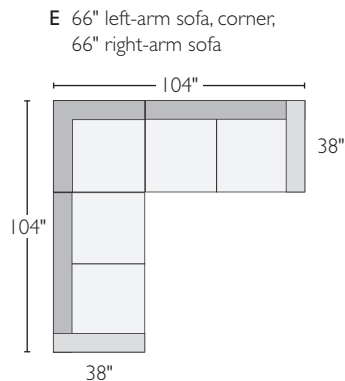

A 20" cocktail ottoman*

B 30" cocktail ottoman*

C 38" ottoman

D armless chair*

E left-arm-chair*

F right-arm chair*

G corner

H left-arm chaise

I right-arm chaise

J 65" left-back sofa*

K 65" right-back sofa*

L 64" armless sofa

M 66" left-arm sofa*

N 66" right-arm sofa*

O 76" left-arm sofa

P 76" right-arm sofa

BECKETT SECTIONAL COLLECTION

<i>sectionals</i>	<i>overall dimensions</i>	<i>arm</i>	<i>seat</i>	<i>Arin</i>	<i>Davin</i>
A 107" sofa with left-arm chaise	107w 60d 28h	23h	90w 46d 17h	771125* \$2498	871117* \$2898
B 107" sofa with right-arm chaise	107w 60d 28h	23h	90w 46d 17h	047701* \$2498	205472* \$2898
C 117" sofa with left-arm chaise	117w 60d 28h	23h	100w 46d 17h	417353 \$2598	451925 \$2998
D 117" sofa with right-arm chaise	117w 60d 28h	23h	100w 46d 17h	032909 \$2598	424520 \$2998
E 104" three-piece sectional	104w 104d 28h	23h	80w 80d 17h	409786* \$3597	412624* \$4097
F 114" three-piece sectional	114w 114d 28h	23h	90w 90d 17h	689646 \$3797	590827 \$4297
G 143"x104" four-piece sectional with left-arm chaise and 66" right-arm sofa	143w 104d 28h	23h	120w 80d 17h	336578* \$4696	331580* \$5396
H 143"x104" four-piece sectional with 66" left-arm sofa and right-arm chaise	143w 104d 28h	23h	120w 80d 17h	293570* \$4696	638988* \$5396
I 143"x114" four-piece sectional with left-arm chaise and 76" right-arm sofa	143w 114d 28h	23h	120w 90d 17h	750073 \$4796	331887 \$5496
J 143"x114" four-piece sectional with 76" left-arm sofa and right-arm chaise	143w 114d 28h	23h	120w 90d 17h	532806 \$4796	631639 \$5496
K 146"x60" three-piece sectional	146w 60d 28h	23h	120w 90d 17h	934451 \$3597	834022 \$4197