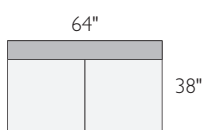

A 20" cocktail ottoman*

B 30" cocktail ottoman*

C 38" ottoman

D armless chair*

E left-arm-chair*

F right-arm chair*

G corner

H left-arm chaise

I right-arm chaise

J 65" left-back sofa*

K 65" right-back sofa*

L 64" armless sofa

M 66" left-arm sofa*

N 66" right-arm sofa*

O 76" left-arm sofa

P 76" right-arm sofa

BECKETT SECTIONAL COLLECTION

<i>sectionals</i>	<i>overall dimensions</i>	<i>arm</i>	<i>seat</i>	<i>Arin</i>	<i>Davin</i>
A 107" sofa with left-arm chaise	107w 60d 28h	23h	90w 46d 17h	771125* \$2498	871117* \$2898
B 107" sofa with right-arm chaise	107w 60d 28h	23h	90w 46d 17h	047701* \$2498	205472* \$2898
C 117" sofa with left-arm chaise	117w 60d 28h	23h	100w 46d 17h	417353 \$2598	451925 \$2998
D 117" sofa with right-arm chaise	117w 60d 28h	23h	100w 46d 17h	032909 \$2598	424520 \$2998
E 104" three-piece sectional	104w 104d 28h	23h	80w 80d 17h	409786* \$3597	412624* \$4097
F 114" three-piece sectional	114w 114d 28h	23h	90w 90d 17h	689646 \$3797	590827 \$4297
G 143"x104" four-piece sectional with left-arm chaise and 66" right-arm sofa	143w 104d 28h	23h	120w 80d 17h	336578* \$4696	331580* \$5396
H 143"x104" four-piece sectional with 66" left-arm sofa and right-arm chaise	143w 104d 28h	23h	120w 80d 17h	293570* \$4696	638988* \$5396
I 143"x114" four-piece sectional with left-arm chaise and 76" right-arm sofa	143w 114d 28h	23h	120w 90d 17h	750073 \$4796	331887 \$5496
J 143"x114" four-piece sectional with 76" left-arm sofa and right-arm chaise	143w 114d 28h	23h	120w 90d 17h	532806 \$4796	631639 \$5496
K 146"x60" three-piece sectional	146w 60d 28h	23h	120w 90d 17h	934451 \$3597	834022 \$4197