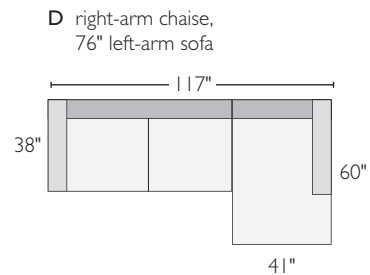

A 20" cocktail ottoman*

B 30" cocktail ottoman*

C 38" ottoman

D armless chair*

E left-arm-chair*

F right-arm chair*

G corner

H left-arm chaise

I right-arm chaise

J 65" left-back sofa*

K 65" right-back sofa*

L 64" armless sofa

M 66" left-arm sofa*

N 66" right-arm sofa*

O 76" left-arm sofa

P 76" right-arm sofa

BECKETT SECTIONAL COLLECTION

<i>sectionals</i>	<i>overall dimensions</i>	<i>arm</i>	<i>seat</i>	<i>Arin</i>	<i>Davin</i>
A 107" sofa with left-arm chaise	107w 60d 28h	23h	90w 46d 17h	771125* \$2498	871117* \$2898
B 107" sofa with right-arm chaise	107w 60d 28h	23h	90w 46d 17h	047701* \$2498	205472* \$2898
C 117" sofa with left-arm chaise	117w 60d 28h	23h	100w 46d 17h	417353 \$2598	451925 \$2998
D 117" sofa with right-arm chaise	117w 60d 28h	23h	100w 46d 17h	032909 \$2598	424520 \$2998
E 104" three-piece sectional	104w 104d 28h	23h	80w 80d 17h	409786* \$3597	412624* \$4097
F 114" three-piece sectional	114w 114d 28h	23h	90w 90d 17h	689646 \$3797	590827 \$4297
G 143"x104" four-piece sectional with left-arm chaise and 66" right-arm sofa	143w 104d 28h	23h	120w 80d 17h	336578* \$4696	331580* \$5396
H 143"x104" four-piece sectional with 66" left-arm sofa and right-arm chaise	143w 104d 28h	23h	120w 80d 17h	293570* \$4696	638988* \$5396
I 143"x114" four-piece sectional with left-arm chaise and 76" right-arm sofa	143w 114d 28h	23h	120w 90d 17h	750073 \$4796	331887 \$5496
J 143"x114" four-piece sectional with 76" left-arm sofa and right-arm chaise	143w 114d 28h	23h	120w 90d 17h	532806 \$4796	631639 \$5496
K 146"x60" three-piece sectional	146w 60d 28h	23h	120w 90d 17h	934451 \$3597	834022 \$4197