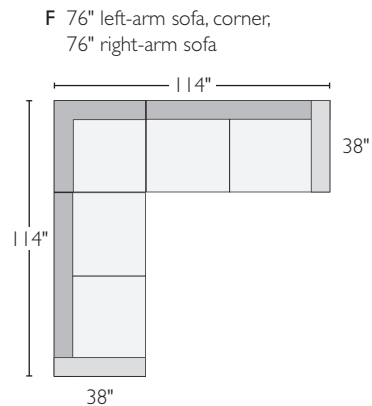

A 20" cocktail ottoman*

B 30" cocktail ottoman*

C 38" ottoman

D armless chair*

E left-arm-chair*

F right-arm chair*

G corner

H left-arm chaise

I right-arm chaise

J 65" left-back sofa*

K 65" right-back sofa*

L 64" armless sofa

M 66" left-arm sofa*

N 66" right-arm sofa*

O 76" left-arm sofa

P 76" right-arm sofa

BECKETT SECTIONAL COLLECTION

<i>sectionals</i>	<i>overall dimensions</i>	<i>arm</i>	<i>seat</i>	<i>Arin</i>	<i>Davin</i>
A 107" sofa with left-arm chaise	107w 60d 28h	23h	90w 46d 17h	771125* \$2498	871117* \$2898
B 107" sofa with right-arm chaise	107w 60d 28h	23h	90w 46d 17h	047701* \$2498	205472* \$2898
C 117" sofa with left-arm chaise	117w 60d 28h	23h	100w 46d 17h	417353 \$2598	451925 \$2998
D 117" sofa with right-arm chaise	117w 60d 28h	23h	100w 46d 17h	032909 \$2598	424520 \$2998
E 104" three-piece sectional	104w 104d 28h	23h	80w 80d 17h	409786* \$3597	412624* \$4097
F 114" three-piece sectional	114w 114d 28h	23h	90w 90d 17h	689646 \$3797	590827 \$4297
G 143"x104" four-piece sectional with left-arm chaise and 66" right-arm sofa	143w 104d 28h	23h	120w 80d 17h	336578* \$4696	331580* \$5396
H 143"x104" four-piece sectional with 66" left-arm sofa and right-arm chaise	143w 104d 28h	23h	120w 80d 17h	293570* \$4696	638988* \$5396
I 143"x114" four-piece sectional with left-arm chaise and 76" right-arm sofa	143w 114d 28h	23h	120w 90d 17h	750073 \$4796	331887 \$5496
J 143"x114" four-piece sectional with 76" left-arm sofa and right-arm chaise	143w 114d 28h	23h	120w 90d 17h	532806 \$4796	631639 \$5496
K 146"x60" three-piece sectional	146w 60d 28h	23h	120w 90d 17h	934451 \$3597	834022 \$4197