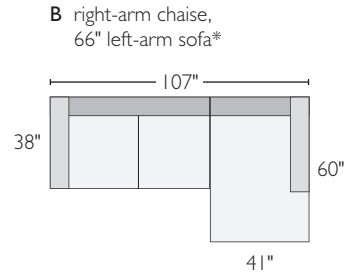

A 20" cocktail ottoman*

B 30" cocktail ottoman*

C 38" ottoman

D armless chair*

E left-arm-chair*

F right-arm chair*

G corner

H left-arm chaise

I right-arm chaise

J 65" left-back sofa*

K 65" right-back sofa*

L 64" armless sofa

M 66" left-arm sofa*

N 66" right-arm sofa*

O 76" left-arm sofa

P 76" right-arm sofa

BECKETT SECTIONAL COLLECTION

<i>sectionals</i>	<i>overall dimensions</i>	<i>arm</i>	<i>seat</i>	<i>Arin</i>	<i>Davin</i>
A 107" sofa with left-arm chaise	107w 60d 28h	23h	90w 46d 17h	771125* \$2498	871117* \$2898
B 107" sofa with right-arm chaise	107w 60d 28h	23h	90w 46d 17h	047701* \$2498	205472* \$2898
C 117" sofa with left-arm chaise	117w 60d 28h	23h	100w 46d 17h	417353 \$2598	451925 \$2998
D 117" sofa with right-arm chaise	117w 60d 28h	23h	100w 46d 17h	032909 \$2598	424520 \$2998
E 104" three-piece sectional	104w 104d 28h	23h	80w 80d 17h	409786* \$3597	412624* \$4097
F 114" three-piece sectional	114w 114d 28h	23h	90w 90d 17h	689646 \$3797	590827 \$4297
G 143"x104" four-piece sectional with left-arm chaise and 66" right-arm sofa	143w 104d 28h	23h	120w 80d 17h	336578* \$4696	331580* \$5396
H 143"x104" four-piece sectional with 66" left-arm sofa and right-arm chaise	143w 104d 28h	23h	120w 80d 17h	293570* \$4696	638988* \$5396
I 143"x114" four-piece sectional with left-arm chaise and 76" right-arm sofa	143w 114d 28h	23h	120w 90d 17h	750073 \$4796	331887 \$5496
J 143"x114" four-piece sectional with 76" left-arm sofa and right-arm chaise	143w 114d 28h	23h	120w 90d 17h	532806 \$4796	631639 \$5496
K 146"x60" three-piece sectional	146w 60d 28h	23h	120w 90d 17h	934451 \$3597	834022 \$4197