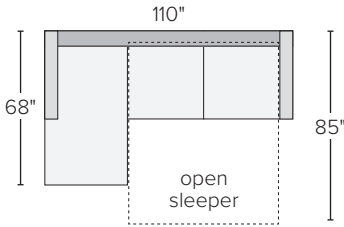

BERIN SLOPE ARM SECTIONAL SLEEPER COLLECTION

<i>sofa with chaise – high leg</i>	<i>overall dimensions</i>	<i>arm</i>	<i>seat</i>	<i>Dawson</i>	<i>Sumner</i>	<i>Tepic</i>	<i>Total</i>
A 110" day & night queen sleeper with left-arm chaise	110w 68d 36h	27h	102w 51d 20h	469982*	083314*	297159*	132939* $4798
B 110" day & night queen sleeper with right-arm chaise	110w 68d 36h	27h	102w 51d 20h	154222*	646656*	790706*	131974* $4798
C 77" day & night queen sleeper with left-arm storage chaise	77w 66d 36h	27h	69w 49d 20h	604968*	387401*	063031*	640285* $3899
D 77" day & night queen sleeper with right-arm storage chaise	77w 66d 36h	27h	69w 49d 20h	097024*	693008*	318731*	057745* $3899

A 110" queen sleeper sectional with left-arm chaise*