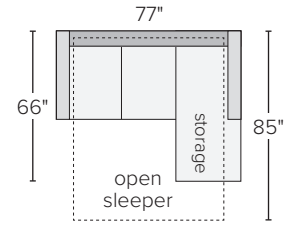

BERIN SLOPE ARM SECTIONAL SLEEPER COLLECTION

<i>sofa with chaise – high leg</i>	<i>overall dimensions</i>	<i>arm</i>	<i>seat</i>	<i>Dawson</i>	<i>Sumner</i>	<i>Tepic</i>	<i>Total</i>
A 110" day & night queen sleeper with left-arm chaise	110w 68d 36h	27h	102w 51d 20h	469982*	083314*	297159*	132939* \$4798
B 110" day & night queen sleeper with right-arm chaise	110w 68d 36h	27h	102w 51d 20h	154222*	646656*	790706*	131974* \$4798
C 77" day & night queen sleeper with left-arm storage chaise	77w 66d 36h	27h	69w 49d 20h	604968*	387401*	063031*	640285* \$3899
D 77" day & night queen sleeper with right-arm storage chaise	77w 66d 36h	27h	69w 49d 20h	097024*	693008*	318731*	057745* \$3899

A 110" queen sleeper sectional with left-arm chaise*

B 110" queen sleeper sectional with right-arm chaise*

C 77" queen plus sectional with left-arm storage chaise*

D 77" queen plus sectional with right-arm storage chaise*

<i>sofa with chaise – low leg</i>	<i>overall dimensions</i>	<i>arm</i>	<i>seat</i>	<i>Dawson</i>	<i>Sumner</i>	<i>Tepic</i>	<i>Total</i>
E 105" day & night queen sleeper with left-arm chaise	105w 68d 33h	27h	97w 51d 17h	282268*	698695*	169414*	724148* \$4798
F 105" day & night queen sleeper with right-arm chaise	105w 68d 33h	27h	97w 51d 17h	372577*	479890*	894993*	482790* \$4798
G 77" day & night queen sleeper with left-arm storage chaise	77w 66d 33h	27h	69w 49d 17h	258702*	183808*	063031*	677283* \$3899
H 77" day & night queen sleeper with right-arm storage chaise	77w 66d 33h	27h	69w 49d 17h	900464*	336808*	318731*	506883* \$3899