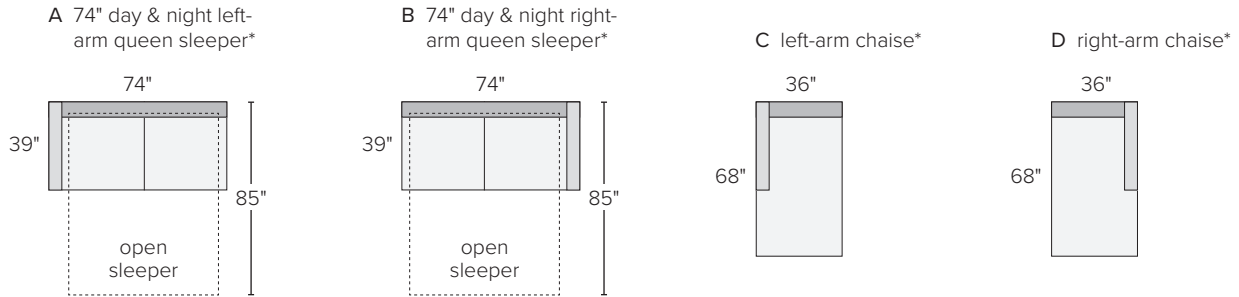

PRODUCT DETAILS

- seat cushion wrapped foam
- frame style loose seat and back
- removable leg low leg 2", high leg 5", charcoal stain
- arm height 27"
- seat height low leg 17", high leg 20"
- seat depth 22"
- back height low leg 33", high leg 36"
- overall height (w/ cushion) low leg 35", high leg 37"

We're here to help you with your selection.

If you have questions or would like to order one of these custom pieces, please call us at 800.301.9720.

BERIN SLOPE ARM SECTIONAL SLEEPER PIECES

<i>sofa with chaise – high leg</i>	<i>overall dimensions</i>	<i>arm</i>	<i>seat</i>	<i>Dawson</i>	<i>Sumner</i>	<i>Tepic</i>	<i>Total</i>
A 74" day & night left-arm queen sleeper	74w 39d 36h	27h	70w 22d 20h	064801*	917670*	199483*	173629* \$2999
B 74" day & night right-arm queen sleeper	74w 39d 36h	27h	70w 22d 20h	775086*	668162*	360217*	065638* \$2999
C left-arm chaise	36w 68d 36h	27h	32w 51d 20h	132839*	493599*	714248*	370359* \$1799
D right-arm chaise	36w 68d 36h	27h	32w 51d 20h	811878*	656514*	963636*	042169* \$1799