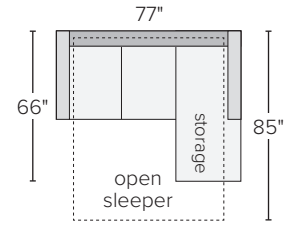

BERIN SLOPE ARM SECTIONAL SLEEPER COLLECTION

<i>sofa with chaise – high leg</i>	<i>overall dimensions</i>	<i>arm</i>	<i>seat</i>	<i>Dawson</i>	<i>Sumner</i>	<i>Tepic</i>	<i>Total</i>
A 110" day & night queen sleeper with left-arm chaise	110w 68d 36h	27h	102w 51d 20h	469982*	083314*	297159*	132939* \$4,800
B 110" day & night queen sleeper with right-arm chaise	110w 68d 36h	27h	102w 51d 20h	154222*	646656*	790706*	131974* \$4,800
C 77" day & night queen sleeper with left-arm storage chaise	77w 66d 36h	27h	69w 49d 20h	604968*	387401*	063031*	640285* \$3,900
D 77" day & night queen sleeper with right-arm storage chaise	77w 66d 36h	27h	69w 49d 20h	097024*	693008*	318731*	057745* \$3,900

A 110" queen sleeper sectional with left-arm chaise*

B 110" queen sleeper sectional with right-arm chaise*

C 77" queen plus sectional with left-arm storage chaise*

D 77" queen plus sectional with right-arm storage chaise*

<i>sofa with chaise – low leg</i>	<i>overall dimensions</i>	<i>arm</i>	<i>seat</i>	<i>Dawson</i>	<i>Sumner</i>	<i>Tepic</i>	<i>Total</i>
E 105" day & night queen sleeper with left-arm chaise	105w 68d 33h	27h	97w 51d 17h	282268*	698695*	169414*	724148* \$4,800
F 105" day & night queen sleeper with right-arm chaise	105w 68d 33h	27h	97w 51d 17h	372577*	479890*	894993*	482790* \$4,800
G 77" day & night queen sleeper with left-arm storage chaise	77w 66d 33h	27h	69w 49d 17h	258702*	183808*	063031*	677283* \$3,900
H 77" day & night queen sleeper with right-arm storage chaise	77w 66d 33h	27h	69w 49d 17h	900464*	336808*	318731*	506883* \$3,900