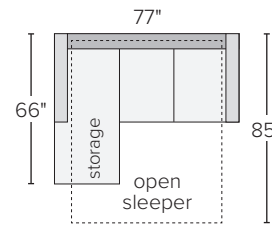

BERIN SLOPE ARM SECTIONAL SLEEPER COLLECTION

<i>sofa with chaise – high leg</i>	<i>overall dimensions</i>	<i>arm</i>	<i>seat</i>	<i>Dawson</i>	<i>Sumner</i>	<i>Tepic</i>	<i>Total</i>
A 110" day & night queen sleeper with left-arm chaise	110w 68d 36h	27h	102w 51d 20h	469982*	083314*	297159*	132939* \$4798
B 110" day & night queen sleeper with right-arm chaise	110w 68d 36h	27h	102w 51d 20h	154222*	646656*	790706*	131974* \$4798
C 77" day & night queen sleeper with left-arm storage chaise	77w 66d 36h	27h	69w 49d 20h	604968*	387401*	063031*	640285* \$3899
D 77" day & night queen sleeper with right-arm storage chaise	77w 66d 36h	27h	69w 49d 20h	097024*	693008*	318731*	057745* \$3899

A 110" queen sleeper sectional with left-arm chaise*

B 110" queen sleeper sectional with right-arm chaise*

C 77" queen plus sectional with left-arm storage chaise*

D 77" queen plus sectional with right-arm storage chaise*

<i>sofa with chaise – low leg</i>	<i>overall dimensions</i>	<i>arm</i>	<i>seat</i>	<i>Dawson</i>	<i>Sumner</i>	<i>Tepic</i>	<i>Total</i>
E 105" day & night queen sleeper with left-arm chaise	105w 68d 33h	27h	97w 51d 17h	282268*	698695*	169414*	724148* \$4798
F 105" day & night queen sleeper with right-arm chaise	105w 68d 33h	27h	97w 51d 17h	372577*	479890*	894993*	482790* \$4798
G 77" day & night queen sleeper with left-arm storage chaise	77w 66d 33h	27h	69w 49d 17h	258702*	183808*	063031*	677283* \$3899
H 77" day & night queen sleeper with right-arm storage chaise	77w 66d 33h	27h	69w 49d 17h	900464*	336808*	318731*	506883* \$3899

E 105" queen sleeper sectional with left-arm chaise*

F 105" queen sleeper sectional with right-arm chaise*

G 77" queen plus sectional with left-arm storage chaise*

H 77" queen plus sectional with right-arm storage chaise*