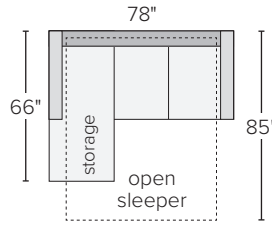

C 78" queen plus sectional with left-arm storage chaise*