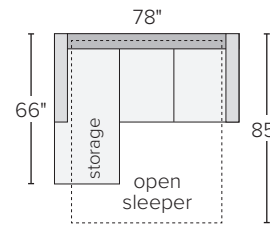

# BERIN THIN ARM SECTIONAL SLEEPER COLLECTION

<i>sofa with chaise – high leg</i>	<i>overall dimensions</i>	<i>arm</i>	<i>seat</i>	<i>Dawson</i>	<i>Sumner</i>	<i>Tepic</i>	<i>Total</i>
A 110" day & night queen sleeper with left-arm chaise	110w 68d 33h	27h	102w 51d 20h	579808*	897316*	276540*	165436* \$4798
B 110" day & night queen sleeper with right-arm chaise	110w 68d 33h	27h	102w 51d 20h	050856*	877839*	365849*	384306* \$4798
C 78" day & night queen sleeper with left-arm storage chaise	78w 66d 33h	27h	69w 49d 20h	745084*	759382*	516569*	054670* \$3899
D 78" day & night queen sleeper with right-arm storage chaise	78w 66d 33h	27h	69w 49d 20h	855015*	356990*	644892*	052468* \$3899

A 110" queen sleeper sectional with left-arm chaise\*

B 110" queen sleeper sectional with right-arm chaise\*

C 78" queen plus sectional with left-arm storage chaise\*

D 78" queen plus sectional with right-arm storage chaise\*

<i>sofa with chaise – low leg</i>	<i>overall dimensions</i>	<i>arm</i>	<i>seat</i>	<i>Dawson</i>	<i>Sumner</i>	<i>Tepic</i>	<i>Total</i>
E 105" day & night queen sleeper with left-arm chaise	105w 68d 33h	27h	102w 51d 17h	224783*	740740*	233824*	575829* \$4798
F 105" day & night queen sleeper with right-arm chaise	105w 68d 33h	27h	102w 51d 17h	853186*	212099*	948970*	584131* \$4798
G 78" day & night queen sleeper with left-arm storage chaise	78w 66d 33h	27h	69w 49d 17h	835708*	091413*	352284*	249024* \$3899
H 78" day & night queen sleeper with right-arm storage chaise	78w 66d 33h	27h	69w 49d 17h	989137*	520853*	749793*	837177* \$3899

E 105" queen sleeper sectional with left-arm chaise\*

F 105" queen sleeper sectional with right-arm chaise\*

G 78" queen plus sectional with left-arm storage chaise\*

H 78" queen plus sectional with right-arm storage chaise\*