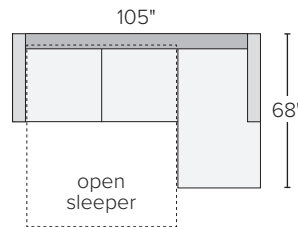

F 105" queen sleeper sectional with right-arm chaise*