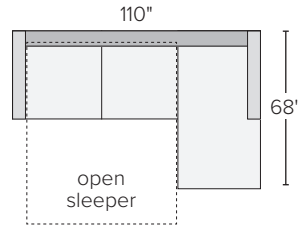

B 110" queen sleeper sectional with right-arm chaise*