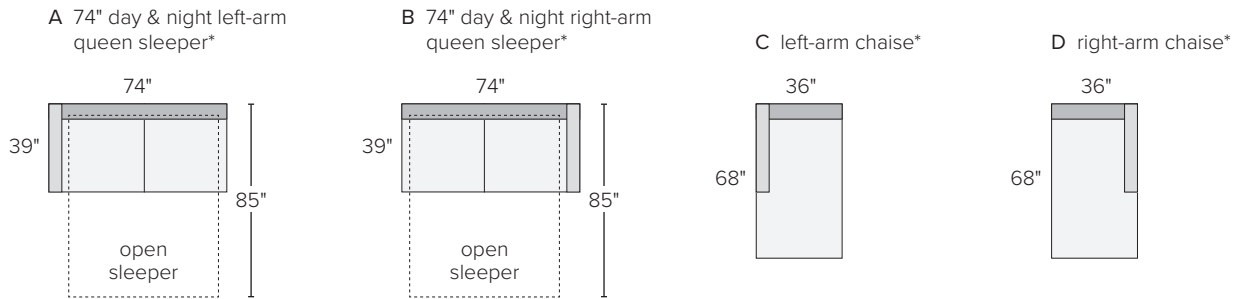

PRODUCT DETAILS

- seat cushion wrapped foam
- frame style loose seat and back
- removable leg low leg 2", high leg 5", charcoal stain
- arm height 27"
- seat height low leg 17", high leg 20"
- seat depth 22"
- back height low leg 33", high leg 36"
- overall height (w/ cushion) low leg 35", high leg 37"

We're here to help you with your selection.

If you have questions or would like to order one of these custom pieces, please call us at 800.301.9720.

BERIN THIN ARM SECTIONAL SLEEPER PIECES

<i>sofa with chaise – high leg</i>	<i>overall dimensions</i>	<i>arm</i>	<i>seat</i>	<i>Dawson</i>	<i>Sumner</i>	<i>Tepic</i>	<i>Total</i>
A 74" day & night left-arm queen sleeper	74w 39d 36h	27h	70w 22d 20h	782295*	955450*	934157*	955632* \$3,000
B 74" day & night right-arm queen sleeper	74w 39d 36h	27h	70w 22d 20h	191664*	353595*	731232*	645185* \$3,000
C left-arm chaise	36w 68d 36h	27h	32w 51d 20h	873951*	875034*	978139*	315575* \$1,800
D right-arm chaise	36w 68d 36h	27h	32w 51d 20h	145121*	058642*	476666*	441496* \$1,800

<i>sofa with chaise – low leg</i>	<i>overall dimensions</i>	<i>arm</i>	<i>seat</i>	<i>Dawson</i>	<i>Sumner</i>	<i>Tepic</i>	<i>Total</i>
E 69" day & night left-arm queen sleeper	69w 39d 33h	27h	65w 22d 17h	325820*	366585*	421479*	594080* \$3,000
F 69" day & night right-arm queen sleeper	69w 39d 33h	27h	65w 22d 17h	741549*	647808*	318604*	778975* \$3,000
G left-arm chaise	36w 68d 33h	27h	32w 51d 17h	708235*	842157*	703339*	113517* \$1,800
H right-arm chaise	36w 68d 33h	27h	32w 51d 17h	684883*	348331*	957592*	100246* \$1,800