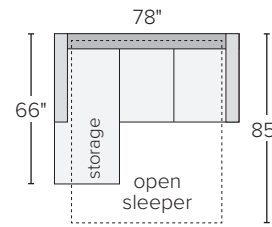

BERIN THIN ARM SECTIONAL SLEEPER COLLECTION

<i>sofa with chaise – high leg</i>	<i>overall dimensions</i>	<i>arm</i>	<i>seat</i>	<i>Dawson</i>	<i>Sumner</i>	<i>Tepic</i>	<i>Total</i>
A 110" day & night queen sleeper with left-arm chaise	110w 68d 33h	27h	102w 51d 20h	579808*	897316*	276540*	165436* \$4,800
B 110" day & night queen sleeper with right-arm chaise	110w 68d 33h	27h	102w 51d 20h	050856*	877839*	365849*	384306* \$4,800
C 78" day & night queen sleeper with left-arm storage chaise	78w 66d 33h	27h	69w 49d 20h	745084*	759382*	516569*	054670* \$3,900
D 78" day & night queen sleeper with right-arm storage chaise	78w 66d 33h	27h	69w 49d 20h	855015*	356990*	644892*	052468* \$3,900

A 110" queen sleeper sectional with left-arm chaise*

B 110" queen sleeper sectional with right-arm chaise*

C 78" queen plus sectional with left-arm storage chaise*

D 78" queen plus sectional with right-arm storage chaise*

<i>sofa with chaise – low leg</i>	<i>overall dimensions</i>	<i>arm</i>	<i>seat</i>	<i>Dawson</i>	<i>Sumner</i>	<i>Tepic</i>	<i>Total</i>
E 105" day & night queen sleeper with left-arm chaise	105w 68d 33h	27h	102w 51d 17h	224783*	740740*	233824*	575829* \$4,800
F 105" day & night queen sleeper with right-arm chaise	105w 68d 33h	27h	102w 51d 17h	853186*	212099*	948970*	584131* \$4,800
G 78" day & night queen sleeper with left-arm storage chaise	78w 66d 33h	27h	69w 49d 17h	835708*	091413*	352284*	249024* \$3,900
H 78" day & night queen sleeper with right-arm storage chaise	78w 66d 33h	27h	69w 49d 17h	989137*	520853*	749793*	837177* \$3,900

E 105" queen sleeper sectional with left-arm chaise*

F 105" queen sleeper sectional with right-arm chaise*

G 78" queen plus sectional with left-arm storage chaise*

H 78" queen plus sectional with right-arm storage chaise*