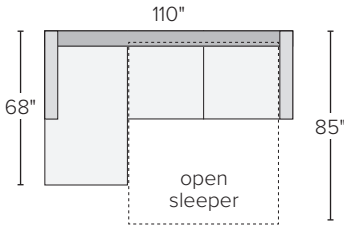

BERIN THIN ARM SECTIONAL SLEEPER COLLECTION

<i>sofa with chaise – high leg</i>	<i>overall dimensions</i>	<i>arm</i>	<i>seat</i>	<i>Dawson</i>	<i>Sumner</i>	<i>Tepic</i>	<i>Total</i>
A 110" day & night queen sleeper with left-arm chaise	110w 68d 33h	27h	102w 51d 20h	579808*	897316*	276540*	165436* $4,800
B 110" day & night queen sleeper with right-arm chaise	110w 68d 33h	27h	102w 51d 20h	050856*	877839*	365849*	384306* $4,800
C 78" day & night queen sleeper with left-arm storage chaise	78w 66d 33h	27h	69w 49d 20h	745084*	759382*	516569*	054670* $3,900
D 78" day & night queen sleeper with right-arm storage chaise	78w 66d 33h	27h	69w 49d 20h	855015*	356990*	644892*	052468* $3,900

A 110" queen sleeper sectional with left-arm chaise*