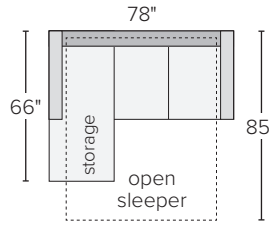

C 78" queen plus sectional with left-arm storage chaise*