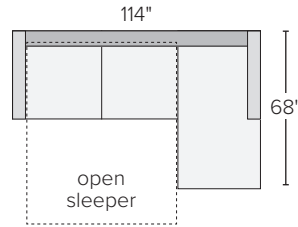

B 114" queen sleeper sectional with right-arm chaise*