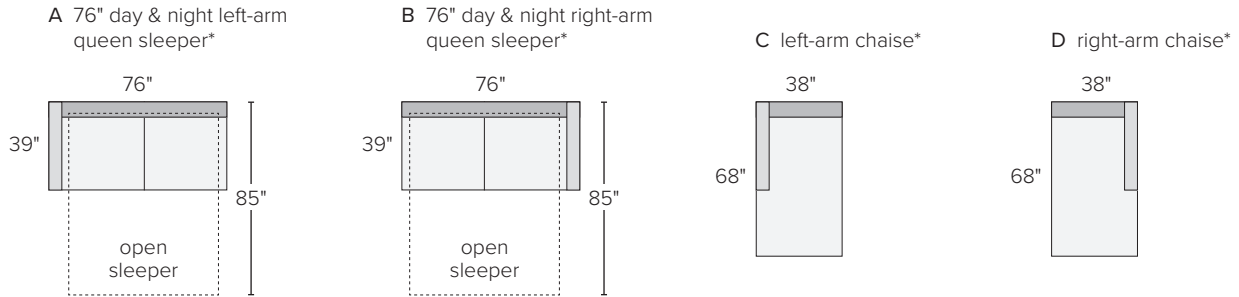

PRODUCT DETAILS

- seat cushion wrapped foam
- frame style loose seat and back
- removable leg low leg 2", high leg 5", charcoal stain
- arm height 27"
- seat height low leg 17", high leg 20"
- seat depth 22"
- back height low leg 33", high leg 36"
- overall height (w/ cushion) low leg 35", high leg 37"

We're here to help you with your selection.

If you have questions or would like to order one of these custom pieces, please call us at 800.301.9720.

BERIN WIDE ARM SECTIONAL SLEEPER PIECES

<i>sofa with chaise – high leg</i>	<i>overall dimensions</i>	<i>arm</i>	<i>seat</i>	<i>Dawson</i>	<i>Sumner</i>	<i>Tepic</i>	<i>Total</i>
A 76" day & night left-arm queen sleeper	76w 39d 36h	27h	70w 22d 20h	278281*	328549*	267319*	968548* \$2999
B 76" day & night right-arm queen sleeper	76w 39d 36h	27h	70w 22d 20h	848215*	781846*	255685*	045956* \$2999
C left-arm chaise	38w 68d 36h	27h	32w 51d 20h	689048*	009014*	788543*	278996* \$1799
D right-arm chaise	38w 68d 36h	27h	32w 51d 20h	876155*	701893*	109394*	903261* \$1799