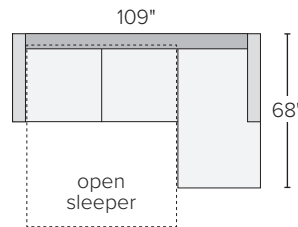

F 109" queen sleeper sectional with right-arm chaise*