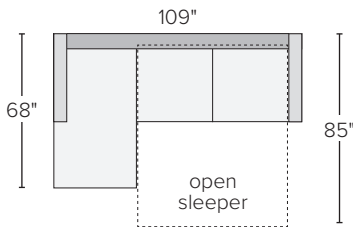

E 109" queen sleeper sectional with left-arm chaise*