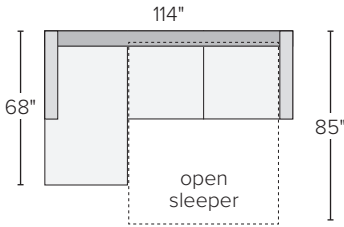

BERIN WIDE ARM SECTIONAL SLEEPER COLLECTION

<i>sofa with chaise – high leg</i>	<i>overall dimensions</i>	<i>arm</i>	<i>seat</i>	<i>Dawson</i>	<i>Sumner</i>	<i>Tepic</i>	<i>Total</i>
A 114" day & night queen sleeper with left-arm chaise	114w 68d 36h	27h	102w 51d 20h	946410*	837011*	486556*	300702* $4798
B 114" day & night queen sleeper with right-arm chaise	114w 68d 36h	27h	102w 51d 20h	059712*	636740*	679854*	873573* $4798
C 82" day & night queen sleeper with left-arm storage chaise	82w 66d 36h	27h	69w 49d 20h	387427*	889057*	577618*	064396* $3899
D 82" day & night queen sleeper with right-arm storage chaise	82w 66d 36h	27h	69w 49d 20h	585804*	540263*	324844*	675954* $3899

A 114" queen sleeper sectional with left-arm chaise*