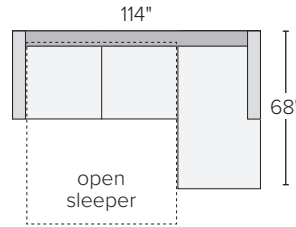

B 114" queen sleeper sectional with right-arm chaise*