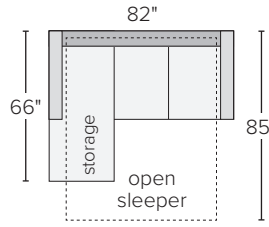

C 82" queen plus sectional with left-arm storage chaise*