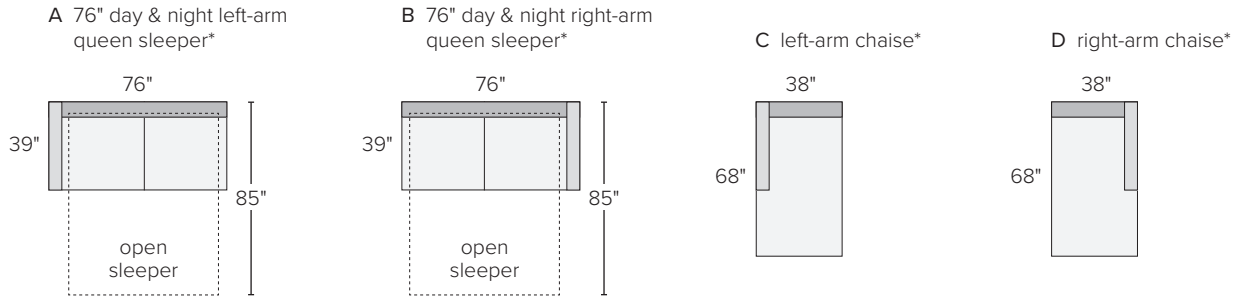

PRODUCT DETAILS

- seat cushion wrapped foam
- frame style loose seat and back
- removable leg low leg 2", high leg 5", charcoal stain
- arm height 27"
- seat height low leg 17", high leg 20"
- seat depth 22"
- back height low leg 33", high leg 36"
- overall height (w/ cushion) low leg 35", high leg 37"

We're here to help you with your selection.

If you have questions or would like to order one of these custom pieces, please call us at 800.301.9720.

BERIN WIDE ARM SECTIONAL SLEEPER PIECES

<i>sofa with chaise – high leg</i>	<i>overall dimensions</i>	<i>arm</i>	<i>seat</i>	<i>Dawson</i>	<i>Sumner</i>	<i>Tepic</i>	<i>Total</i>
A 76" day & night left-arm queen sleeper	76w 39d 36h	27h	70w 22d 20h	278281*	328549*	267319*	968548* \$3,000
B 76" day & night right-arm queen sleeper	76w 39d 36h	27h	70w 22d 20h	848215*	781846*	255685*	045956* \$3,000
C left-arm chaise	38w 68d 36h	27h	32w 51d 20h	689048*	009014*	788543*	278996* \$1,800
D right-arm chaise	38w 68d 36h	27h	32w 51d 20h	876155*	701893*	109394*	903261* \$1,800