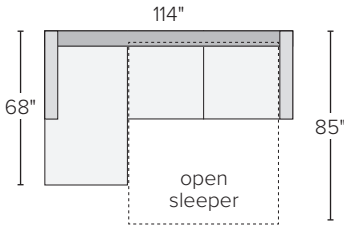

BERIN WIDE ARM SECTIONAL SLEEPER COLLECTION

<i>sofa with chaise – high leg</i>	<i>overall dimensions</i>	<i>arm</i>	<i>seat</i>	<i>Dawson</i>	<i>Sumner</i>	<i>Tepic</i>	<i>Total</i>
A 114" day & night queen sleeper with left-arm chaise	114w 68d 36h	27h	102w 51d 20h	946410*	837011*	486556*	300702* $4,800
B 114" day & night queen sleeper with right-arm chaise	114w 68d 36h	27h	102w 51d 20h	059712*	636740*	679854*	873573* $4,800
C 82" day & night queen sleeper with left-arm storage chaise	82w 66d 36h	27h	69w 49d 20h	387427*	889057*	577618*	064396* $3,900
D 82" day & night queen sleeper with right-arm storage chaise	82w 66d 36h	27h	69w 49d 20h	585804*	540263*	324844*	675954* $3,900

A 114" queen sleeper sectional with left-arm chaise*