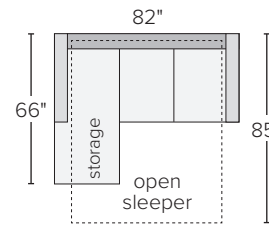

G 82" queen plus sectional with left-arm storage chaise*