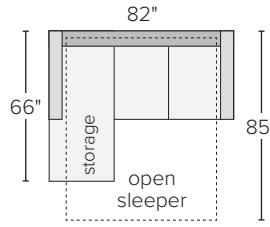

C 82" queen plus sectional with left-arm storage chaise*