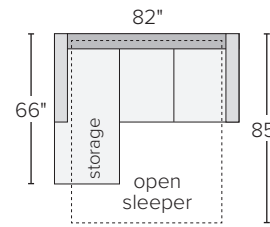

G 82" queen plus sectional with left-arm storage chaise*