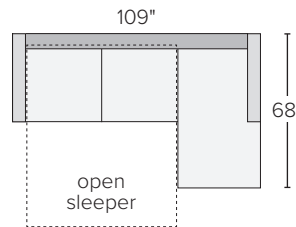

F 109" queen sleeper sectional with right-arm chaise*