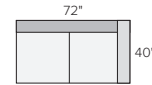

RIGHT-ARM SOFA
Orla Ivory **$1799**
Tepic Charcoal **$1799**
Davín Cement **$2199**