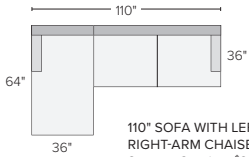

3 stocked pre-configured sectional options

110\"/>