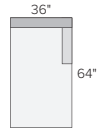

RIGHT-ARM CHAISE
Sumner Graphite $1399
Destin Linen $1399