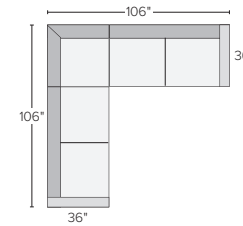

106"x106" THREE-PIECE SECTIONAL
Total Linen $3497
Orla Grey $3497
Urbino Espresso $7197*