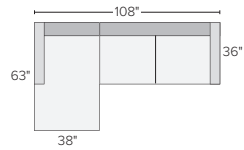

12 stocked pre-configured sectional options

76"x63" TWO-PIECE SECTIONAL WITH DOUBLE CHAISE
Total Linen \$2398
Orla Grey \$2398
Urbino Espresso \$4798*

98" SOFA WITH LEFT- OR RIGHT-ARM CHAISE
Total Linen \$2298
Orla Grey \$2298
Urbino Espresso \$4798*