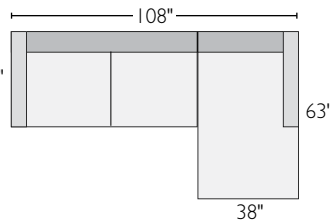

D 70" left-arm sofa, right-arm chaise