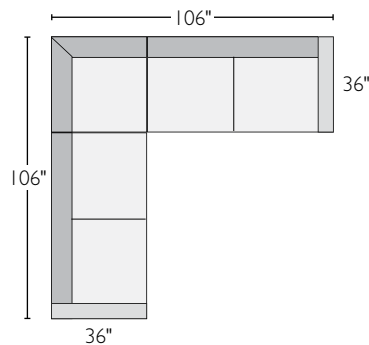

F 70" left-arm sofa, corner, 70" right-arm sofa