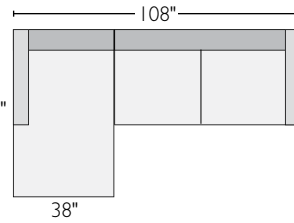

C left-arm chaise, 70" right-arm sofa