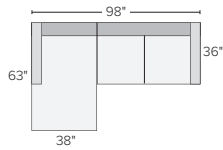

12 stocked pre-configured sectional options

76"x63" TWO-PIECE SECTIONAL WITH DOUBLE CHAISE
Total Linen \$2398
Orla Grey \$2398
Urbino Espresso \$4798*

98" SOFA WITH LEFT- OR RIGHT-ARM CHAISE
Total Linen \$2298
Orla Grey \$2298
Urbino Espresso \$4798*