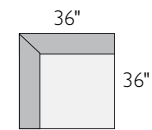

IAN SECTIONAL PIECES

| item | dimensions | arm | seat | Orla | Total | Urbino |
|-----------------------------------|-------------|-----|-------------|---------|---------|--------|
| A armless chair | 31w 36d 32h | — | 31w 23d 18h | 048820* | 035230* | \$1499 |
| B left-arm chair | 36w 36d 32h | 26h | 29w 23d 18h | 370262* | 751174* | \$1799 |
| C right-arm chair | 36w 36d 32h | 26h | 29w 23d 18h | 840412* | 144705* | \$1799 |
| D 36" ottoman | 36w 36d 18h | — | — | 995233* | 621193* | \$1099 |
| E corner | 36w 36d 32h | — | 23w 23d 18h | 203310 | 334210 | \$1799 |
| F left-arm chaise | 38w 63d 32h | 26h | 30w 49d 18h | 862457 | 014380 | \$1099 |
| G right-arm chaise | 38w 63d 32h | 26h | 30w 49d 18h | 261864 | 097871 | \$1099 |
| H 60" left-arm sofa | 60w 36d 32h | 26h | 52w 23d 18h | 228209 | 794754 | \$1099 |
| I 60" right-arm sofa | 60w 36d 32h | 26h | 52w 23d 18h | 939096 | 445269 | \$1099 |
| J 63" armless sofa | 63w 36d 32h | — | 63w 23d 18h | 753716 | 592938 | \$1049 |
| K 63" armless full sleeper sofa | 63w 36d 32h | — | 63w 23d 18h | 319880* | 302356* | \$1549 |
| L 70" left-arm sofa | 70w 36d 32h | 26h | 62w 23d 18h | 692198 | 413132 | \$1299 |
| M 70" left-arm full sleeper sofa | 70w 36d 32h | 26h | 62w 23d 18h | 737186* | 053815* | \$1799 |
| N 70" right-arm sofa | 70w 36d 32h | 26h | 62w 23d 18h | 848036 | 902749 | \$1299 |
| O 70" right-arm full sleeper sofa | 70w 36d 32h | 26h | 62w 23d 18h | 787603* | 409512* | \$1799 |

A armless chair*

B left-arm chair*

C right-arm chair*

D ottoman*

E corner

F left-arm chaise

G right-arm chaise

H 60" left-arm sofa

I 60" right-arm sofa

J 63" armless sofa

K 63" armless full sleeper sofa*

L 70" left-arm sofa

M 70" left-arm full sleeper sofa*

N 70" right-arm sofa

O 70" right-arm full sleeper sofa*

IAN SECTIONAL COLLECTION