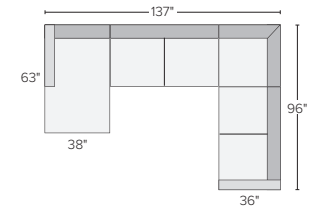

12 stocked pre-configured sectional options

76"x63" TWO-PIECE SECTIONAL WITH DOUBLE CHAISE
Total Linen \$2398
Orla Grey \$2398
Urbino Espresso \$4798*

98" SOFA WITH LEFT- OR RIGHT-ARM CHAISE
Total Linen \$2298
Orla Grey \$2298
Urbino Espresso \$4798*

108" SOFA WITH LEFT- OR RIGHT-ARM CHAISE
Total Linen \$2498
Orla Grey \$2498
Urbino Espresso \$5098*

96"x96" THREE-PIECE SECTIONAL
Total Linen \$3097
Orla Grey \$3097
Urbino Espresso \$6597*

106"x106" THREE-PIECE SECTIONAL
Total Linen \$3497
Orla Grey \$3497
Urbino Espresso \$7197*