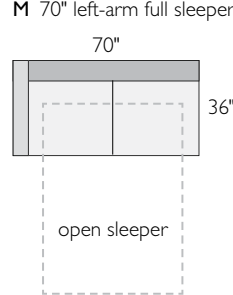

I 60" right-arm sofa

J 63" armless sofa

K 63" armless full sleeper sofa\*

L 70" left-arm sofa

M 70" left-arm full sleeper sofa\*

N 70" right-arm sofa

O 70" right-arm full sleeper sofa\*

# IAN SECTIONAL COLLECTION

<i>sofa with chaise sectionals</i>	<i>overall dimensions</i>	<i>arm</i>	<i>seat</i>	<i>Orla</i>	<i>Total</i>	<i>Urbino</i>
<b>A</b> 98" sofa with left-arm chaise	98w 63d 32h	26h	83w 49d 18h	784567	218076	<b>\$2198</b>
<b>B</b> 98" sofa with right-arm chaise	98w 63d 32h	26h	83w 49d 18h	884950	359125	<b>\$2198</b>
<b>C</b> 108" sofa with left-arm chaise	108w 63d 32h	26h	92w 49d 18h	030712	176312	<b>\$2398</b>
<b>D</b> 108" sofa with right-arm chaise	108w 63d 32h	26h	92w 49d 18h	773494	768241	<b>\$2398</b>
<b>L-shaped sectional</b>						
<b>E</b> 96"x96" three-piece sectional	96w 96d 32h	26h	75w 75d 18h	846778	382214	<b>\$2997</b>
<b>F</b> 106"x106" three-piece sectional	106w 106d 32h	26h	85w 85d 18h	234674	745207	<b>\$3397</b>
<b>G</b> 137"x96" four-piece sectional with left-arm chaise	137w 96d 32h	26h	116w 75d 18h	159978	026429	<b>\$4046</b>
<b>H</b> 137"x96" four-piece sectional with right-arm chaise	137w 96d 32h	26h	116w 75d 18h	635075	013275	<b>\$4046</b>
<b>I</b> 137"x106" four-piece sectional with left-arm chaise	137w 106d 32h	26h	116w 85d 18h	931450	160913	<b>\$4246</b>
<b>J</b> 137"x106" four-piece sectional with right-arm chaise	137w 106d 32h	26h	116w 85d 18h	870054	780303	<b>\$4246</b>