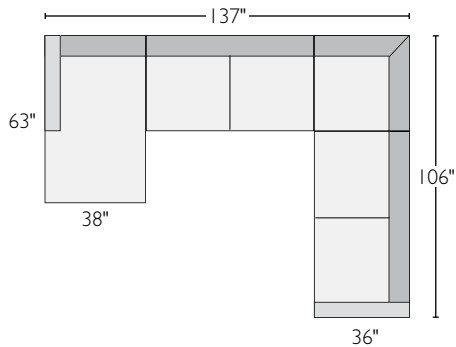

I left-arm chaise, 63" armless sofa, corner,
70" right-arm sofa