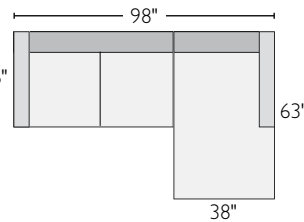

B 60" left-arm sofa, right-arm chaise