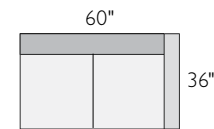

IAN SECTIONAL PIECES

| item | dimensions | arm | seat | Orla | Total | Urbino |
|-----------------------------------|-------------|-----|-------------|---------|---------|--------|
| A armless chair | 31w 36d 32h | — | 31w 23d 18h | 048820* | 035230* | \$1499 |
| B left-arm chair | 36w 36d 32h | 26h | 29w 23d 18h | 370262* | 751174* | \$1799 |
| C right-arm chair | 36w 36d 32h | 26h | 29w 23d 18h | 840412* | 144705* | \$1799 |
| D 36" ottoman | 36w 36d 18h | — | — | 995233* | 621193* | \$1099 |
| E corner | 36w 36d 32h | — | 23w 23d 18h | 203310 | 334210 | \$1799 |
| F left-arm chaise | 38w 63d 32h | 26h | 30w 49d 18h | 862457 | 014380 | \$1099 |
| G right-arm chaise | 38w 63d 32h | 26h | 30w 49d 18h | 261864 | 097871 | \$1099 |
| H 60" left-arm sofa | 60w 36d 32h | 26h | 52w 23d 18h | 228209 | 794754 | \$1099 |
| I 60" right-arm sofa | 60w 36d 32h | 26h | 52w 23d 18h | 939096 | 445269 | \$1099 |
| J 63" armless sofa | 63w 36d 32h | — | 63w 23d 18h | 753716 | 592938 | \$1049 |
| K 63" armless full sleeper sofa | 63w 36d 32h | — | 63w 23d 18h | 319880* | 302356* | \$1549 |
| L 70" left-arm sofa | 70w 36d 32h | 26h | 62w 23d 18h | 692198 | 413132 | \$1299 |
| M 70" left-arm full sleeper sofa | 70w 36d 32h | 26h | 62w 23d 18h | 737186* | 053815* | \$1799 |
| N 70" right-arm sofa | 70w 36d 32h | 26h | 62w 23d 18h | 848036 | 902749 | \$1299 |
| O 70" right-arm full sleeper sofa | 70w 36d 32h | 26h | 62w 23d 18h | 787603* | 409512* | \$1799 |

A armless chair*

B left-arm chair*

C right-arm chair*

D ottoman*

E corner

F left-arm chaise

G right-arm chaise

H 60" left-arm sofa

I 60" right-arm sofa

J 63" armless sofa

K 63" armless full sleeper sofa*

L 70" left-arm sofa

M 70" left-arm full sleeper sofa*

N 70" right-arm sofa

O 70" right-arm full sleeper sofa*

IAN SECTIONAL COLLECTION