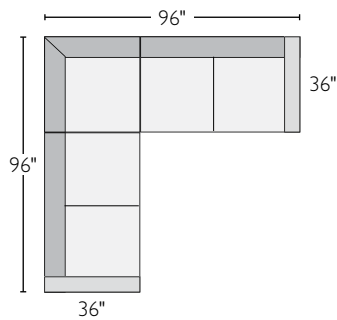

E 60" left-arm sofa, corner, 60" right-arm sofa