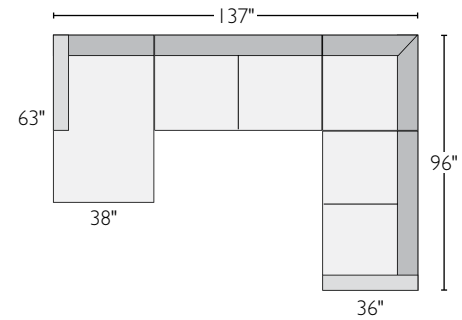

# IAN SECTIONAL COLLECTION

<i>sofa with chaise sectionals</i>	<i>overall dimensions</i>	<i>arm</i>	<i>seat</i>	<i>Orla</i>	<i>Total</i>	<i>Urbino</i>
<b>A</b> 98" sofa with left-arm chaise	98w 63d 32h	26h	83w 49d 18h	784567	218076	<b>\$2198</b>
<b>B</b> 98" sofa with right-arm chaise	98w 63d 32h	26h	83w 49d 18h	884950	359125	<b>\$2198</b>
<b>C</b> 108" sofa with left-arm chaise	108w 63d 32h	26h	92w 49d 18h	030712	176312	<b>\$2398</b>
<b>D</b> 108" sofa with right-arm chaise	108w 63d 32h	26h	92w 49d 18h	773494	768241	<b>\$2398</b>
<b>L-shaped sectional</b>						
<b>E</b> 96"x96" three-piece sectional	96w 96d 32h	26h	75w 75d 18h	846778	382214	<b>\$2997</b>
<b>F</b> 106"x106" three-piece sectional	106w 106d 32h	26h	85w 85d 18h	234674	745207	<b>\$3397</b>
<b>G</b> 137"x96" four-piece sectional with left-arm chaise	137w 96d 32h	26h	116w 75d 18h	159978	026429	<b>\$4046</b>
<b>H</b> 137"x96" four-piece sectional with right-arm chaise	137w 96d 32h	26h	116w 75d 18h	635075	013275	<b>\$4046</b>
<b>I</b> 137"x106" four-piece sectional with left-arm chaise	137w 106d 32h	26h	116w 85d 18h	931450	160913	<b>\$4246</b>
<b>J</b> 137"x106" four-piece sectional with right-arm chaise	137w 106d 32h	26h	116w 85d 18h	870054	780303	<b>\$4246</b>

**A** left-arm chaise, 60" right-arm sofa

**B** 60" left-arm sofa, right-arm chaise

**C** left-arm chaise, 70" right-arm sofa

**D** 70" left-arm sofa, right-arm chaise

**E** 60" left-arm sofa, corner, 60" right-arm sofa

**F** 70" left-arm sofa, corner, 70" right-arm sofa

**G** left-arm chaise, 63" armless sofa, corner, 60" right-arm sofa

**H** 60" left-arm sofa, corner, 63" armless sofa, right-arm chaise

**I** left-arm chaise, 63" armless sofa, corner, 70" right-arm sofa