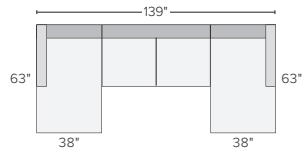

12 stocked pre-configured sectional options

76"x63" TWO-PIECE SECTIONAL WITH DOUBLE CHAISE
Total Linen \$2398
Orla Grey \$2398
Urbino Espresso \$4798*

98" SOFA WITH LEFT- OR RIGHT-ARM CHAISE
Total Linen \$2298
Orla Grey \$2298
Urbino Espresso \$4798*

108" SOFA WITH LEFT- OR RIGHT-ARM CHAISE
Total Linen \$2498
Orla Grey \$2498
Urbino Espresso \$5098*

96"x96" THREE-PIECE SECTIONAL
Total Linen \$3097
Orla Grey \$3097
Urbino Espresso \$6597*

106"x106" THREE-PIECE SECTIONAL
Total Linen \$3497
Orla Grey \$3497
Urbino Espresso \$7197*

137"x96" FOUR-PIECE SECTIONAL WITH LEFT- OR RIGHT-ARM CHAISE
Total Linen \$4296
Orla Grey \$4296
Urbino Espresso \$8996*

137"x106" FOUR-PIECE SECTIONAL WITH LEFT- OR RIGHT-ARM CHAISE
Total Linen \$4496
Orla Grey \$4496
Urbino Espresso \$9296*