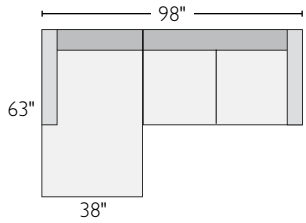

IAN SECTIONAL COLLECTION

<i>sofa with chaise sectionals</i>	<i>overall dimensions</i>	<i>arm</i>	<i>seat</i>	<i>Orla</i>	<i>Total</i>	<i>Urbino</i>
A 98" sofa with left-arm chaise	98w 63d 32h	26h	83w 49d 18h	784567	218076	$2198
B 98" sofa with right-arm chaise	98w 63d 32h	26h	83w 49d 18h	884950	359125	$2198
C 108" sofa with left-arm chaise	108w 63d 32h	26h	92w 49d 18h	030712	176312	$2398
D 108" sofa with right-arm chaise	108w 63d 32h	26h	92w 49d 18h	773494	768241	$2398
L-shaped sectional						
E 96"x96" three-piece sectional	96w 96d 32h	26h	75w 75d 18h	846778	382214	$2997
F 106"x106" three-piece sectional	106w 106d 32h	26h	85w 85d 18h	234674	745207	$3397
G 137"x96" four-piece sectional with left-arm chaise	137w 96d 32h	26h	116w 75d 18h	159978	026429	$4046
H 137"x96" four-piece sectional with right-arm chaise	137w 96d 32h	26h	116w 75d 18h	635075	013275	$4046
I 137"x106" four-piece sectional with left-arm chaise	137w 106d 32h	26h	116w 85d 18h	931450	160913	$4246
J 137"x106" four-piece sectional with right-arm chaise	137w 106d 32h	26h	116w 85d 18h	870054	780303	$4246

A left-arm chaise, 60" right-arm sofa