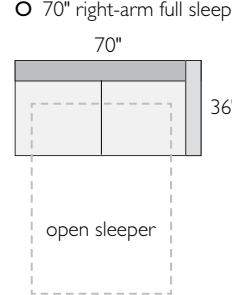

I 60" right-arm sofa

J 63" armless sofa

K 63" armless full sleeper sofa\*

L 70" left-arm sofa

M 70" left-arm full sleeper sofa\*

N 70" right-arm sofa

O 70" right-arm full sleeper sofa\*

# IAN SECTIONAL COLLECTION

<i>sofa with chaise sectionals</i>	<i>overall dimensions</i>	<i>arm</i>	<i>seat</i>	<i>Orla</i>	<i>Total</i>	<i>Urbino</i>
<b>A</b> 98" sofa with left-arm chaise	98w 63d 32h	26h	83w 49d 18h	784567	218076	<b>\$2198</b>
<b>B</b> 98" sofa with right-arm chaise	98w 63d 32h	26h	83w 49d 18h	884950	359125	<b>\$2198</b>
<b>C</b> 108" sofa with left-arm chaise	108w 63d 32h	26h	92w 49d 18h	030712	176312	<b>\$2398</b>
<b>D</b> 108" sofa with right-arm chaise	108w 63d 32h	26h	92w 49d 18h	773494	768241	<b>\$2398</b>
<b>L-shaped sectional</b>						
<b>E</b> 96"x96" three-piece sectional	96w 96d 32h	26h	75w 75d 18h	846778	382214	<b>\$2997</b>
<b>F</b> 106"x106" three-piece sectional	106w 106d 32h	26h	85w 85d 18h	234674	745207	<b>\$3397</b>
<b>G</b> 137"x96" four-piece sectional with left-arm chaise	137w 96d 32h	26h	116w 75d 18h	159978	026429	<b>\$4046</b>
<b>H</b> 137"x96" four-piece sectional with right-arm chaise	137w 96d 32h	26h	116w 75d 18h	635075	013275	<b>\$4046</b>
<b>I</b> 137"x106" four-piece sectional with left-arm chaise	137w 106d 32h	26h	116w 85d 18h	931450	160913	<b>\$4246</b>
<b>J</b> 137"x106" four-piece sectional with right-arm chaise	137w 106d 32h	26h	116w 85d 18h	870054	780303	<b>\$4246</b>