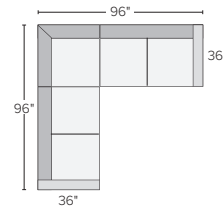

12 stocked pre-configured sectional options

76"x63" TWO-PIECE SECTIONAL WITH DOUBLE CHAISE
Total Linen \$2398
Orla Grey \$2398
Urbino Espresso \$4798*

98" SOFA WITH LEFT- OR RIGHT-ARM CHAISE
Total Linen \$2298
Orla Grey \$2298
Urbino Espresso \$4798*

108" SOFA WITH LEFT- OR RIGHT-ARM CHAISE
Total Linen \$2498
Orla Grey \$2498
Urbino Espresso \$5098*

96"x96" THREE-PIECE SECTIONAL
Total Linen \$3097
Orla Grey \$3097
Urbino Espresso \$6597*

106"x106" THREE-PIECE SECTIONAL
Total Linen \$3497
Orla Grey \$3497
Urbino Espresso \$7197*