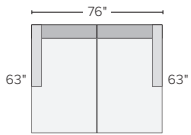

12 stocked pre-configured sectional options

76"x63" TWO-PIECE SECTIONAL WITH DOUBLE CHAISE
Total Linen \$2398
Orla Grey \$2398
Urbino Espresso \$4798*

98" SOFA WITH LEFT- OR RIGHT-ARM CHAISE
Total Linen \$2298
Orla Grey \$2298
Urbino Espresso \$4798*