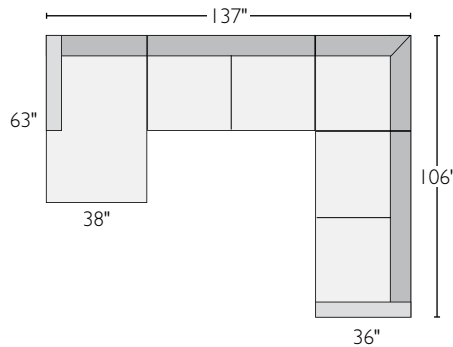

# SECTIONAL GUIDE: IAN

Ian 106"x106" three-piece sectional in Total linen.

# IAN SECTIONAL COLLECTION

<i>sofa with chaise sectionals</i>	<i>overall dimensions</i>	<i>arm</i>	<i>seat</i>	<i>Orla</i>	<i>Total</i>	<i>Urbino</i>
<b>A</b> 98" sofa with left-arm chaise	98w 63d 32h	26h	83w 49d 18h	784567	218076	<b>\$2198</b>
<b>B</b> 98" sofa with right-arm chaise	98w 63d 32h	26h	83w 49d 18h	884950	359125	<b>\$2198</b>
<b>C</b> 108" sofa with left-arm chaise	108w 63d 32h	26h	92w 49d 18h	030712	176312	<b>\$2398</b>
<b>D</b> 108" sofa with right-arm chaise	108w 63d 32h	26h	92w 49d 18h	773494	768241	<b>\$2398</b>
<b>L-shaped sectional</b>						
<b>E</b> 96"x96" three-piece sectional	96w 96d 32h	26h	75w 75d 18h	846778	382214	<b>\$2997</b>
<b>F</b> 106"x106" three-piece sectional	106w 106d 32h	26h	85w 85d 18h	234674	745207	<b>\$3397</b>
<b>G</b> 137"x96" four-piece sectional with left-arm chaise	137w 96d 32h	26h	116w 75d 18h	159978	026429	<b>\$4046</b>
<b>H</b> 137"x96" four-piece sectional with right-arm chaise	137w 96d 32h	26h	116w 75d 18h	635075	013275	<b>\$4046</b>
<b>I</b> 137"x106" four-piece sectional with left-arm chaise	137w 106d 32h	26h	116w 85d 18h	931450	160913	<b>\$4246</b>
<b>J</b> 137"x106" four-piece sectional with right-arm chaise	137w 106d 32h	26h	116w 85d 18h	870054	780303	<b>\$4246</b>

**F** 70" left-arm sofa, corner, 70" right-arm sofa

**G** left-arm chaise, 63" armless sofa, corner, 60" right-arm sofa

**H** 60" left-arm sofa, corner, 63" armless sofa, right-arm chaise

**I** left-arm chaise, 63" armless sofa, corner, 70" right-arm sofa

**J** 70" left-arm sofa, corner, 63" armless sofa, right-arm chaise