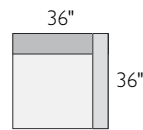

IAN SECTIONAL PIECES

| item | dimensions | arm | seat | Orla | Total | Urbino |
|-----------------------------------|-------------|-----|-------------|---------|---------|--------|
| A armless chair | 31w 36d 32h | — | 31w 23d 18h | 048820* | 035230* | \$1499 |
| B left-arm chair | 36w 36d 32h | 26h | 29w 23d 18h | 370262* | 751174* | \$1799 |
| C right-arm chair | 36w 36d 32h | 26h | 29w 23d 18h | 840412* | 144705* | \$1799 |
| D 36" ottoman | 36w 36d 18h | — | — | 995233* | 621193* | \$1099 |
| E corner | 36w 36d 32h | — | 23w 23d 18h | 203310 | 334210 | \$1799 |
| F left-arm chaise | 38w 63d 32h | 26h | 30w 49d 18h | 862457 | 014380 | \$1099 |
| G right-arm chaise | 38w 63d 32h | 26h | 30w 49d 18h | 261864 | 097871 | \$1099 |
| H 60" left-arm sofa | 60w 36d 32h | 26h | 52w 23d 18h | 228209 | 794754 | \$1099 |
| I 60" right-arm sofa | 60w 36d 32h | 26h | 52w 23d 18h | 939096 | 445269 | \$1099 |
| J 63" armless sofa | 63w 36d 32h | — | 63w 23d 18h | 753716 | 592938 | \$1049 |
| K 63" armless full sleeper sofa | 63w 36d 32h | — | 63w 23d 18h | 319880* | 302356* | \$1549 |
| L 70" left-arm sofa | 70w 36d 32h | 26h | 62w 23d 18h | 692198 | 413132 | \$1299 |
| M 70" left-arm full sleeper sofa | 70w 36d 32h | 26h | 62w 23d 18h | 737186* | 053815* | \$1799 |
| N 70" right-arm sofa | 70w 36d 32h | 26h | 62w 23d 18h | 848036 | 902749 | \$1299 |
| O 70" right-arm full sleeper sofa | 70w 36d 32h | 26h | 62w 23d 18h | 787603* | 409512* | \$1799 |

A armless chair*

B left-arm chair*

C right-arm chair*

D ottoman*

E corner

F left-arm chaise

G right-arm chaise

H 60" left-arm sofa