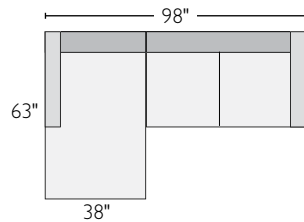

IAN SECTIONAL COLLECTION

<i>sofa with chaise sectionals</i>	<i>overall dimensions</i>	<i>arm</i>	<i>seat</i>	<i>Orla</i>	<i>Total</i>	<i>Urbino</i>
A 98" sofa with left-arm chaise	98w 63d 32h	26h	83w 49d 18h	784567	218076	$2198 107810* $4798
B 98" sofa with right-arm chaise	98w 63d 32h	26h	83w 49d 18h	884950	359125	$2198 969280* $4798
C 108" sofa with left-arm chaise	108w 63d 32h	26h	92w 49d 18h	030712	176312	$2398 701329* $5098
D 108" sofa with right-arm chaise	108w 63d 32h	26h	92w 49d 18h	773494	768241	$2398 757125* $5098
L-shaped sectional						
E 96"x96" three-piece sectional	96w 96d 32h	26h	75w 75d 18h	846778	382214	$2997 892326* $6597
F 106"x106" three-piece sectional	106w 106d 32h	26h	85w 85d 18h	234674	745207	$3397 712945* $7197
G 137"x96" four-piece sectional with left-arm chaise	137w 96d 32h	26h	116w 75d 18h	159978	026429	$4046 347752* $8996
H 137"x96" four-piece sectional with right-arm chaise	137w 96d 32h	26h	116w 75d 18h	635075	013275	$4046 895723* $8996
I 137"x106" four-piece sectional with left-arm chaise	137w 106d 32h	26h	116w 85d 18h	931450	160913	$4246 346095* $9296
J 137"x106" four-piece sectional with right-arm chaise	137w 106d 32h	26h	116w 85d 18h	870054	780303	$4246 619033* $9296
K 139"x63" three-piece U-shaped sectional	139w 63d 32h	26h	123w 49d 18h	500627	142328	$3247 687131* $7197
L 76"x63" two-piece sectional with double chaise	76w 63d 32h	26h	60w 49d 18h	120744	979050	$2198 641960* $4798

A left-arm chaise, 60" right-arm sofa