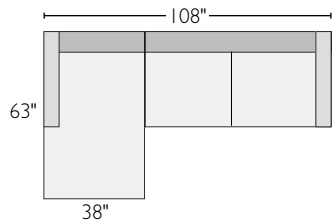

C left-arm chaise, 70" right-arm sofa