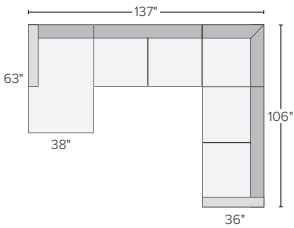

12 stocked pre-configured sectional options

76"x63" TWO-PIECE SECTIONAL WITH DOUBLE CHAISE
Total Linen \$2398
Orla Grey \$2398
Urbino Espresso \$4798*

98" SOFA WITH LEFT- OR RIGHT-ARM CHAISE
Total Linen \$2298
Orla Grey \$2298
Urbino Espresso \$4798*

108" SOFA WITH LEFT- OR RIGHT-ARM CHAISE
Total Linen \$2498
Orla Grey \$2498
Urbino Espresso \$5098*

96"x96" THREE-PIECE SECTIONAL
Total Linen \$3097
Orla Grey \$3097
Urbino Espresso \$6597*

106"x106" THREE-PIECE SECTIONAL
Total Linen \$3497
Orla Grey \$3497
Urbino Espresso \$7197*

137"x96" FOUR-PIECE SECTIONAL WITH LEFT- OR RIGHT-ARM CHAISE
Total Linen \$4296
Orla Grey \$4296
Urbino Espresso \$8996*

137"x106" FOUR-PIECE SECTIONAL WITH LEFT- OR RIGHT-ARM CHAISE
Total Linen \$4496
Orla Grey \$4496
Urbino Espresso \$9296*