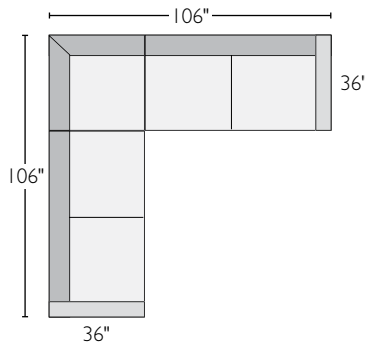

F 70" left-arm sofa, corner, 70" right-arm sofa