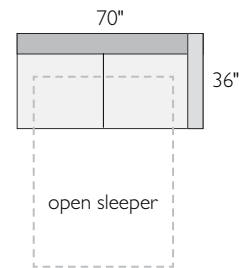

I 60" right-arm sofa

J 63" armless sofa

K 63" armless full sleeper sofa*

L 70" left-arm sofa

M 70" left-arm full sleeper sofa*

N 70" right-arm sofa

O 70" right-arm full sleeper sofa*

IAN SECTIONAL COLLECTION

| <i>sofa with chaise sectionals</i> | <i>overall dimensions</i> | <i>arm</i> | <i>seat</i> | <i>Orla</i> | <i>Total</i> | <i>Urbino</i> |
|---|---------------------------|------------|--------------|-------------|--------------|-----------------------|
| A 98" sofa with left-arm chaise | 98w 63d 32h | 26h | 83w 49d 18h | 784567 | 218076 | \$2198 107810* \$4798 |
| B 98" sofa with right-arm chaise | 98w 63d 32h | 26h | 83w 49d 18h | 884950 | 359125 | \$2198 969280* \$4798 |
| C 108" sofa with left-arm chaise | 108w 63d 32h | 26h | 92w 49d 18h | 030712 | 176312 | \$2398 701329* \$5098 |
| D 108" sofa with right-arm chaise | 108w 63d 32h | 26h | 92w 49d 18h | 773494 | 768241 | \$2398 757125* \$5098 |
| L-shaped sectional | | | | | | |
| E 96"x96" three-piece sectional | 96w 96d 32h | 26h | 75w 75d 18h | 846778 | 382214 | \$2997 892326* \$6597 |
| F 106"x106" three-piece sectional | 106w 106d 32h | 26h | 85w 85d 18h | 234674 | 745207 | \$3397 712945* \$7197 |
| G 137"x96" four-piece sectional with left-arm chaise | 137w 96d 32h | 26h | 116w 75d 18h | 159978 | 026429 | \$4046 347752* \$8996 |
| H 137"x96" four-piece sectional with right-arm chaise | 137w 96d 32h | 26h | 116w 75d 18h | 635075 | 013275 | \$4046 895723* \$8996 |
| I 137"x106" four-piece sectional with left-arm chaise | 137w 106d 32h | 26h | 116w 85d 18h | 931450 | 160913 | \$4246 346095* \$9296 |
| J 137"x106" four-piece sectional with right-arm chaise | 137w 106d 32h | 26h | 116w 85d 18h | 870054 | 780303 | \$4246 619033* \$9296 |
| K 139"x63" three-piece U-shaped sectional | 139w 63d 32h | 26h | 123w 49d 18h | 500627 | 142328 | \$3247 687131* \$7197 |
| L 76"x63" two-piece sectional with double chaise | 76w 63d 32h | 26h | 60w 49d 18h | 120744 | 979050 | \$2198 641960* \$4798 |