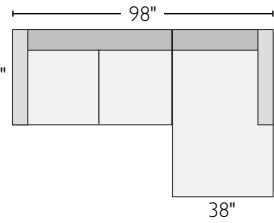

B 60" left-arm sofa, right-arm chaise