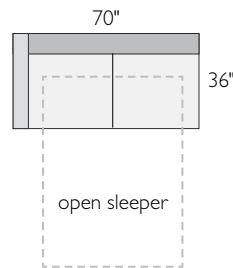

I 60" right-arm sofa

J 63" armless sofa

K 63" armless full sleeper sofa*

L 70" left-arm sofa

M 70" left-arm full sleeper sofa*

N 70" right-arm sofa

O 70" right-arm full sleeper sofa*

IAN SECTIONAL COLLECTION

| <i>sofa with chaise sectionals</i> | <i>overall dimensions</i> | <i>arm</i> | <i>seat</i> | <i>Orla</i> | <i>Total</i> | <i>Urbino</i> |
|---|---------------------------|------------|--------------|-------------|--------------|-----------------------|
| A 98" sofa with left-arm chaise | 98w 63d 32h | 26h | 83w 49d 18h | 784567 | 218076 | \$2198 107810* \$4798 |
| B 98" sofa with right-arm chaise | 98w 63d 32h | 26h | 83w 49d 18h | 884950 | 359125 | \$2198 969280* \$4798 |
| C 108" sofa with left-arm chaise | 108w 63d 32h | 26h | 92w 49d 18h | 030712 | 176312 | \$2398 701329* \$5098 |
| D 108" sofa with right-arm chaise | 108w 63d 32h | 26h | 92w 49d 18h | 773494 | 768241 | \$2398 757125* \$5098 |
| L-shaped sectional | | | | | | |
| E 96"x96" three-piece sectional | 96w 96d 32h | 26h | 75w 75d 18h | 846778 | 382214 | \$2997 892326* \$6597 |
| F 106"x106" three-piece sectional | 106w 106d 32h | 26h | 85w 85d 18h | 234674 | 745207 | \$3397 712945* \$7197 |
| G 137"x96" four-piece sectional with left-arm chaise | 137w 96d 32h | 26h | 116w 75d 18h | 159978 | 026429 | \$4046 347752* \$8996 |
| H 137"x96" four-piece sectional with right-arm chaise | 137w 96d 32h | 26h | 116w 75d 18h | 635075 | 013275 | \$4046 895723* \$8996 |
| I 137"x106" four-piece sectional with left-arm chaise | 137w 106d 32h | 26h | 116w 85d 18h | 931450 | 160913 | \$4246 346095* \$9296 |
| J 137"x106" four-piece sectional with right-arm chaise | 137w 106d 32h | 26h | 116w 85d 18h | 870054 | 780303 | \$4246 619033* \$9296 |
| K 139"x63" three-piece U-shaped sectional | 139w 63d 32h | 26h | 123w 49d 18h | 500627 | 142328 | \$3247 687131* \$7197 |
| L 76"x63" two-piece sectional with double chaise | 76w 63d 32h | 26h | 60w 49d 18h | 120744 | 979050 | \$2198 641960* \$4798 |