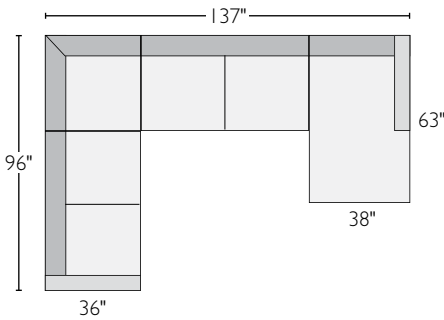

H 60" left-arm sofa, corner, 63" armless sofa, right-arm chaise