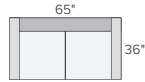

STOCKED FABRIC OPTIONS

STOCKED LEATHER OPTION

sofa + chair collection

65\"/>

sectional pieces