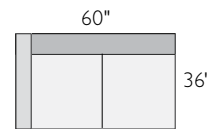

IAN SECTIONAL PIECES

| item | dimensions | arm | seat | Orla | Total | Urbino |
|-----------------------------------|-------------|-----|-------------|---------|---------|--------|
| A armless chair | 31w 36d 32h | — | 31w 23d 18h | 048820* | 035230* | \$1499 |
| B left-arm chair | 36w 36d 32h | 26h | 29w 23d 18h | 370262* | 751174* | \$1799 |
| C right-arm chair | 36w 36d 32h | 26h | 29w 23d 18h | 840412* | 144705* | \$1799 |
| D 36" ottoman | 36w 36d 18h | — | — | 995233* | 621193* | \$1099 |
| E corner | 36w 36d 32h | — | 23w 23d 18h | 203310 | 334210 | \$1799 |
| F left-arm chaise | 38w 63d 32h | 26h | 30w 49d 18h | 862457 | 014380 | \$1099 |
| G right-arm chaise | 38w 63d 32h | 26h | 30w 49d 18h | 261864 | 097871 | \$1099 |
| H 60" left-arm sofa | 60w 36d 32h | 26h | 52w 23d 18h | 228209 | 794754 | \$1099 |
| I 60" right-arm sofa | 60w 36d 32h | 26h | 52w 23d 18h | 939096 | 445269 | \$1099 |
| J 63" armless sofa | 63w 36d 32h | — | 63w 23d 18h | 753716 | 592938 | \$1049 |
| K 63" armless full sleeper sofa | 63w 36d 32h | — | 63w 23d 18h | 319880* | 302356* | \$1549 |
| L 70" left-arm sofa | 70w 36d 32h | 26h | 62w 23d 18h | 692198 | 413132 | \$1299 |
| M 70" left-arm full sleeper sofa | 70w 36d 32h | 26h | 62w 23d 18h | 737186* | 053815* | \$1799 |
| N 70" right-arm sofa | 70w 36d 32h | 26h | 62w 23d 18h | 848036 | 902749 | \$1299 |
| O 70" right-arm full sleeper sofa | 70w 36d 32h | 26h | 62w 23d 18h | 787603* | 409512* | \$1799 |

A armless chair*

B left-arm chair*

C right-arm chair*

D ottoman*

E corner

F left-arm chaise

G right-arm chaise

H 60" left-arm sofa

I 60" right-arm sofa

J 63" armless sofa

K 63" armless full sleeper sofa*

L 70" left-arm sofa

M 70" left-arm full sleeper sofa*

N 70" right-arm sofa

O 70" right-arm full sleeper sofa*

IAN SECTIONAL COLLECTION