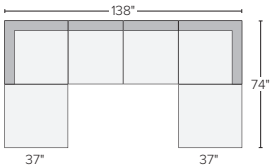

138"x74" SIX-PIECE U-SHAPED
MODULAR SOFA
Hines Grey $8800