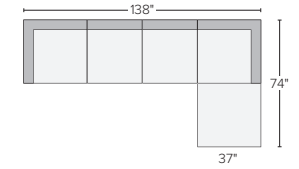

138"x74" FIVE-PIECE MODULAR
SOFA WITH OTTOMAN
Hines Grey $7700