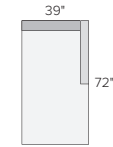

72" RIGHT-ARM CHAISE
Hines Grey $2300