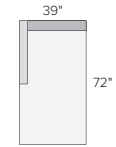

72" LEFT-ARM CHAISE
Hines Grey $2300