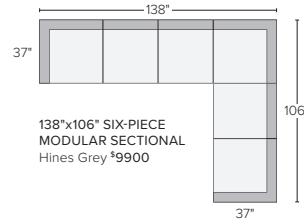

138"x106" SIX-PIECE
MODULAR SECTIONAL
Hines Grey $9900