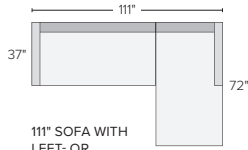

111" SOFA WITH
LEFT- OR
RIGHT-ARM CHAISE
Hines Grey $4700