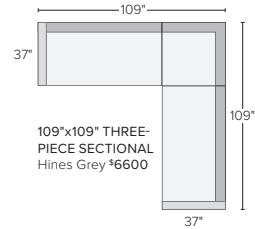

109"x109" THREE-
PIECE SECTIONAL
Hines Grey $6600