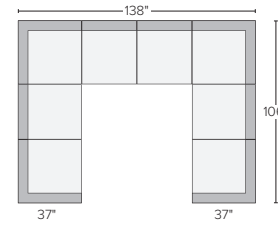

138"x106" EIGHT-PIECE U-SHAPED
MODULAR SECTIONAL
Hines Grey $13200