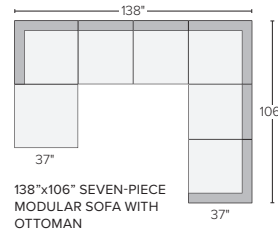

142"x72" THREE-PIECE
U-SHAPED SECTIONAL
Hines Grey \$6800

138"x74" FIVE-PIECE MODULAR
SOFA WITH OTTOMAN
Hines Grey \$7700

138"x74" SIX-PIECE U-SHAPED
MODULAR SOFA
Hines Grey \$8800

140"x109" FOUR-PIECE
SECTIONAL WITH LEFT-
OR RIGHT-ARM CHAISE
Hines Grey \$8700

138"x106" SEVEN-PIECE
MODULAR SOFA WITH
OTTOMAN
Hines Grey \$11000

138"x106" EIGHT-PIECE U-SHAPED
MODULAR SECTIONAL
Hines Grey \$13200

146"x109" SIX-PIECE U-SHAPED
MODULAR SECTIONAL
Hines Grey \$10300