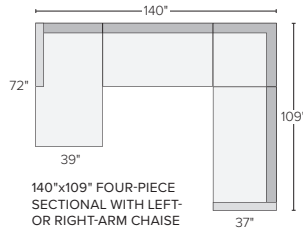

140"x109" FOUR-PIECE
SECTIONAL WITH LEFT-
OR RIGHT-ARM CHAISE
Hines Grey $8700