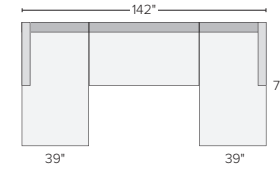

106" THREE-PIECE
MODULAR SOFA
Hines Grey \$5100

111" SOFA WITH
LEFT- OR
RIGHT-ARM CHAISE
Hines Grey \$4700

109"x109" THREE-
PIECE SECTIONAL
Hines Grey \$6600

138"x106" SIX-PIECE
MODULAR SECTIONAL
Hines Grey \$9900