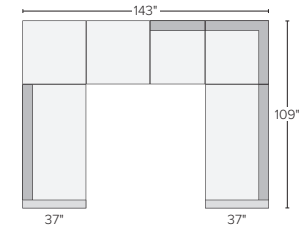

146"x109" SIX-PIECE U-SHAPED
MODULAR SECTIONAL
Hines Grey $10300