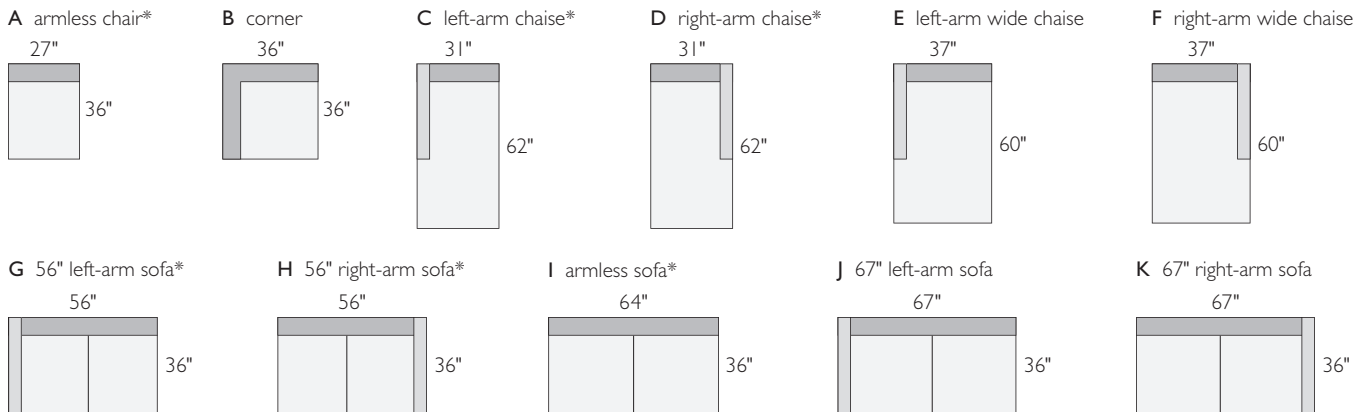

## THREE WAYS TO SHOP

**ROOMANDBOARD.COM**  
 Visit us online to shop our complete collection and create your own sectional configuration using our online designer.

**VISIT OUR STORES**  
 Shop with a Design Associate who will help you choose the perfect pieces for your lifestyle.

## JASPER SECTIONAL COLLECTION

sofa with chaise	overall dimensions	arm	seat	Dawson	Tepic		Lecco cognac	Lecco pewter	
A 96" sofa with reversible chaise	96w 62d 32h	25h	88w 46d 19h	717826	532085	\$1999	—	—	
B 96" sofa with left-arm chaise	96w 62d 32h	25h	88w 46d 19h	—	—		621607*	313978*	\$4499
C 96" sofa with right-arm chaise	96w 62d 32h	25h	88w 46d 19h	—	—		025374*	299845*	\$4499
D 104" sofa with left-arm chaise	104w 60d 32h	25h	96w 45d 19h	065080	006514	\$2298	455748*	455748*	\$5098
E 104" sofa with right-arm chaise	104w 60d 32h	25h	96w 45d 19h	643027	273303	\$2298	622439*	622439*	\$5098
F 103"x103" three-piece sectional	103w 103d 32h	25h	84w 84d 19h	192506	691434	\$3197	—	—	