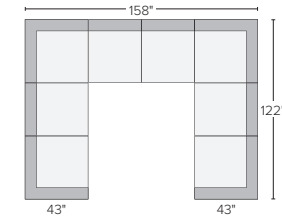

158"x122" EIGHT-PIECE MODULAR U-SHAPED SECTIONAL
Boyer Oatmeal $9800
Flint Charcoal $8800
Urbino Ivory $17600