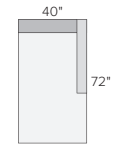

RIGHT-ARM CHAISE
Boyer Oatmeal $1750
Flint Charcoal $1600
Urbino Ivory $3100