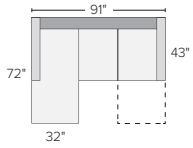

## 14 pre-configured sectional options

**91" SOFA WITH REVERSIBLE CHAISE\***  
Boyer Oatmeal \$2800  
Flint Charcoal \$2600

**122" THREE-PIECE MODULAR SOFA**  
Boyer Oatmeal \$3800  
Flint Charcoal \$3400  
Urbino Ivory \$6900