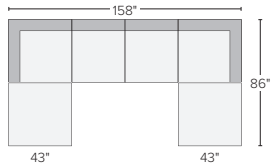

158"x86" SIX-PIECE MODULAR U-SHAPED SECTIONAL
Boyer Oatmeal $6600
Flint Charcoal $6000
Urbino Ivory $11800