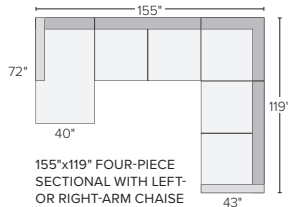

155"x119" FOUR-PIECE SECTIONAL WITH LEFT-OR RIGHT-ARM CHAISE
Boyer Oatmeal $6850
Flint Charcoal $6200
Urbino Ivory $12500