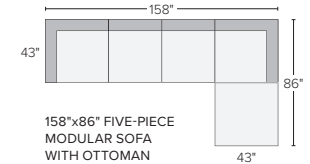

158"x86" FIVE-PIECE MODULAR SOFA WITH OTTOMAN
Boyer Oatmeal $5750
Flint Charcoal $5200
Urbino Ivory $10300