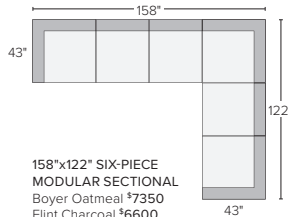

158"x122" SIX-PIECE MODULAR SECTIONAL
Boyer Oatmeal $7350
Flint Charcoal $6600
Urbino Ivory $13200