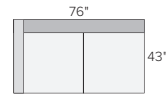

LEFT-ARM SOFA
Boyer Oatmeal $2000
Flint Charcoal $1800
Urbino Ivory $3700