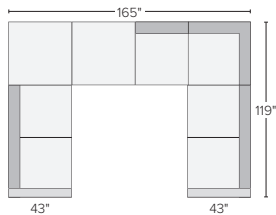

165"x119" SIX-PIECE U-SHAPED SECTIONAL
Boyer Oatmeal $8150
Flint Charcoal $7400
Urbino Ivory $14800