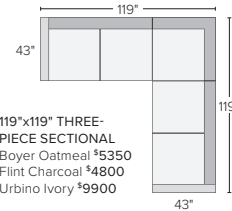

119"x119" THREE-PIECE SECTIONAL
Boyer Oatmeal $5350
Flint Charcoal $4800
Urbino Ivory $9900