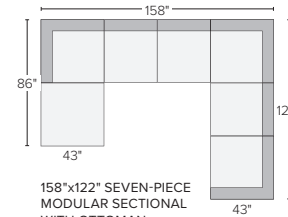

158"x122" SEVEN-PIECE MODULAR SECTIONAL WITH OTTOMAN
Boyer Oatmeal $8200
Flint Charcoal $7400
Urbino Ivory $14700