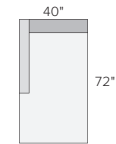

LEFT-ARM CHAISE
Boyer Oatmeal $1750
Flint Charcoal $1600
Urbino Ivory $3100