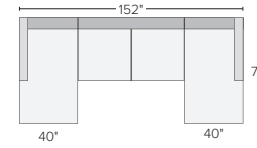

152"x72" THREE-PIECE U-SHAPED SECTIONAL
Boyer Oatmeal $5250
Flint Charcoal $4800
Urbino Ivory $9400