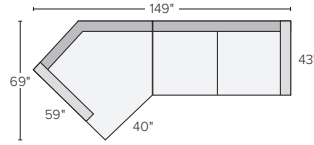

149" SOFA WITH LEFT- OR RIGHT-ARM ANGLED CHAISE
Gino Cement ^{\$}3898
Chalet Ash ^{\$}4698

123"x123" THREE-PIECE SECTIONAL
Gino Cement ^{\$}5097
Chalet Ash ^{\$}6197

158"x122" SIX-PIECE MODULAR SOFA
Gino Cement ^{\$}7194
Chalet Ash ^{\$}8694