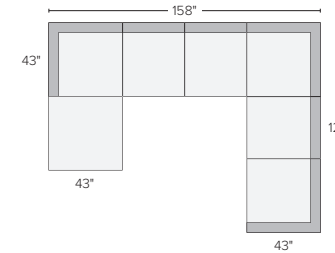

149" SOFA WITH LEFT- OR RIGHT-ARM ANGLED CHAISE
Gino Cement ^{\$}3898
Chalet Ash ^{\$}4698

123"x123" THREE-PIECE SECTIONAL
Gino Cement ^{\$}5097
Chalet Ash ^{\$}6197

158"x122" SIX-PIECE MODULAR SOFA
Gino Cement ^{\$}7194
Chalet Ash ^{\$}8694

160"x72" THREE-PIECE U-SHAPED SECTIONAL
Gino Cement ^{\$}5097
Chalet Ash ^{\$}6297

158"x86" FIVE-PIECE MODULAR SECTIONAL WITH OTTOMAN
Gino Cement ^{\$}5595
Chalet Ash ^{\$}6695

158"x86" SIX-PIECE MODULAR U-SHAPED SECTIONAL
Gino Cement ^{\$}6394
Chalet Ash ^{\$}7594