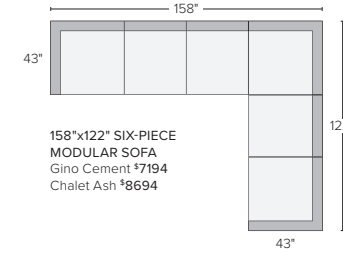

STOCKED FABRIC OPTIONS

15 stocked pre-configured sectional options

122" THREE-PIECE MODULAR SOFA
Gino Cement ^{\$}3697
Chalet Ash ^{\$}4497

124" SOFA WITH LEFT- OR RIGHT-ARM CHAISE
Gino Cement ^{\$}3598
Chalet Ash ^{\$}4398

149" SOFA WITH LEFT- OR RIGHT-ARM ANGLED CHAISE
Gino Cement ^{\$}3898
Chalet Ash ^{\$}4698

123"x123" THREE-PIECE SECTIONAL
Gino Cement ^{\$}5097
Chalet Ash ^{\$}6197

158"x122" SIX-PIECE MODULAR SOFA
Gino Cement ^{\$}7194
Chalet Ash ^{\$}8694

165"x123" SIX-PIECE U-SHAPED SECTIONAL
Gino Cement ^{\$}7794
Chalet Ash ^{\$}9294