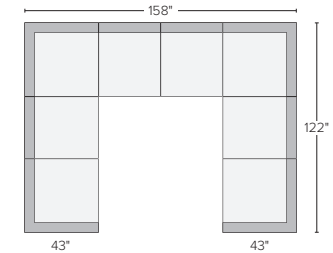

158"x122" EIGHT-PIECE MODULAR SOFA
Gino Cement [$]9592
Chalet Ash [$]11592