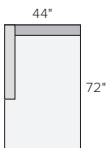

LEFT-ARM CHAISE
Gino Cement $1699
Chalet Ash $2099