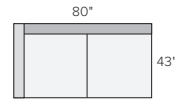

80" LEFT-ARM SOFA
Gino Cement $1899
Chalet Ash $2299