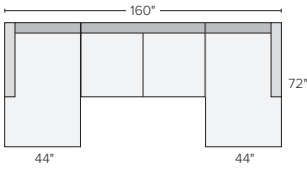

149" SOFA WITH LEFT- OR RIGHT-ARM ANGLED CHAISE
Gino Cement ^{\$}3898
Chalet Ash ^{\$}4698

123"x123" THREE-PIECE SECTIONAL
Gino Cement ^{\$}5097
Chalet Ash ^{\$}6197

158"x122" SIX-PIECE MODULAR SOFA
Gino Cement ^{\$}7194
Chalet Ash ^{\$}8694