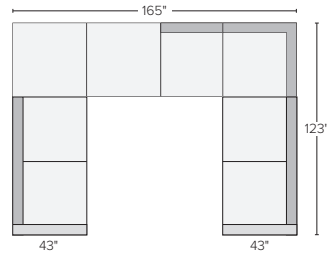

149" SOFA WITH LEFT- OR RIGHT-ARM ANGLED CHAISE
Gino Cement ^{\$}3898
Chalet Ash ^{\$}4698

123"x123" THREE-PIECE SECTIONAL
Gino Cement ^{\$}5097
Chalet Ash ^{\$}6197

158"x122" SIX-PIECE MODULAR SOFA
Gino Cement ^{\$}7194
Chalet Ash ^{\$}8694

160"x72" THREE-PIECE U-SHAPED SECTIONAL
Gino Cement ^{\$}5097
Chalet Ash ^{\$}6297

158"x86" FIVE-PIECE MODULAR SECTIONAL WITH OTTOMAN
Gino Cement ^{\$}5595
Chalet Ash ^{\$}6695

158"x86" SIX-PIECE MODULAR U-SHAPED SECTIONAL
Gino Cement ^{\$}6394
Chalet Ash ^{\$}7594

165"x123" SIX-PIECE U-SHAPED SECTIONAL
Gino Cement ^{\$}7794
Chalet Ash ^{\$}9294