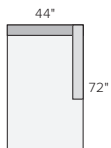

RIGHT-ARM CHAISE
Gino Cement $1699
Chalet Ash $2099