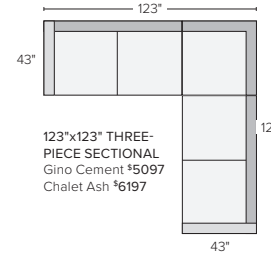

149" SOFA WITH LEFT- OR RIGHT-ARM ANGLED CHAISE
Gino Cement ^{\$}3898
Chalet Ash ^{\$}4698

123"x123" THREE-PIECE SECTIONAL
Gino Cement ^{\$}5097
Chalet Ash ^{\$}6197

158"x122" SIX-PIECE MODULAR SOFA
Gino Cement ^{\$}7194
Chalet Ash ^{\$}8694