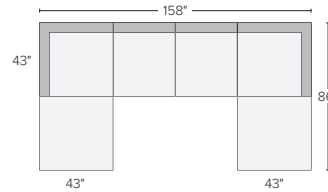

158"x86" SIX-PIECE MODULAR U-SHAPED SECTIONAL
Gino Cement [$]6394
Chalet Ash [$]7594