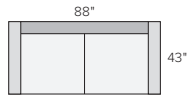

Mayer 158"x122" six-piece modular sectional in Chalet ash.

MAYER COLLECTION

Room&Board®

STOCKED FABRIC OPTIONS

sofa collection

78" SOFA
Gino Cement \$2099
Chalet Ash \$2499

88" SOFA
Gino Cement \$2199
Chalet Ash \$2599