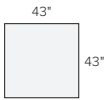

sectional pieces

43" OTTOMAN
Gino Cement $799
Chalet Ash $899