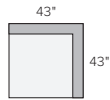

CORNER
Gino Cement $1299
Chalet Ash $1599