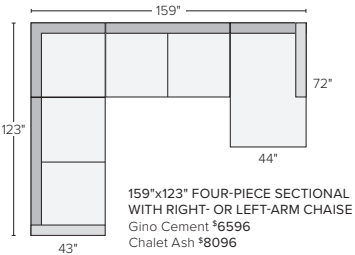

159"x123" FOUR-PIECE SECTIONAL WITH RIGHT- OR LEFT-ARM CHAISE
Gino Cement [$]6596
Chalet Ash [$]8096