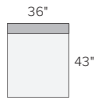

98" SOFA
Gino Cement \$2299
Chalet Ash \$2699

122" THREE-PIECE MODULAR SOFA
Gino Cement \$3697
Chalet Ash \$4497

sectional pieces

43" OTTOMAN
Gino Cement \$799
Chalet Ash \$899

ARMLESS CHAIR
Gino Cement \$1099
Chalet Ash \$1299