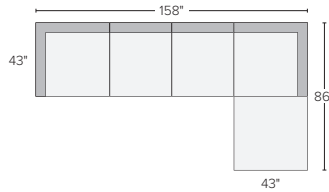

149" SOFA WITH LEFT- OR RIGHT-ARM ANGLED CHAISE
Gino Cement ^{\$}3898
Chalet Ash ^{\$}4698

123"x123" THREE-PIECE SECTIONAL
Gino Cement ^{\$}5097
Chalet Ash ^{\$}6197

158"x122" SIX-PIECE MODULAR SOFA
Gino Cement ^{\$}7194
Chalet Ash ^{\$}8694

160"x72" THREE-PIECE U-SHAPED SECTIONAL
Gino Cement ^{\$}5097
Chalet Ash ^{\$}6297

158"x86" FIVE-PIECE MODULAR SECTIONAL WITH OTTOMAN
Gino Cement ^{\$}5595
Chalet Ash ^{\$}6695

158"x86" SIX-PIECE MODULAR U-SHAPED SECTIONAL
Gino Cement ^{\$}6394
Chalet Ash ^{\$}7594

165"x123" SIX-PIECE U-SHAPED SECTIONAL
Gino Cement ^{\$}7794
Chalet Ash ^{\$}9294