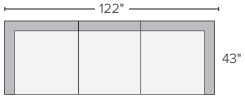

15 stocked pre-configured sectional options

122" THREE-PIECE MODULAR SOFA
Gino Cement [$]3697
Chalet Ash [$]4497