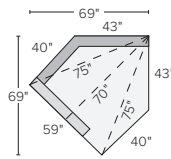

LEFT-ARM ANGLED CHAISE
Gino Cement $1999
Chalet Ash $2399