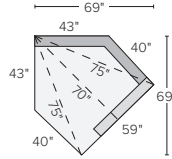

LEFT-ARM ANGLED CHAISE
Gino Cement $1999
Chalet Ash $2399