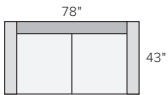

sofa collection

78" SOFA
Gino Cement $2099
Chalet Ash $2499