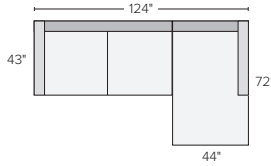

124" SOFA WITH LEFT- OR RIGHT-ARM CHAISE
Gino Cement [$]3598
Chalet Ash [$]4398