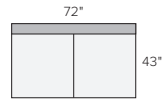

72" ARMLESS SOFA
Gino Cement $1699
Chalet Ash $2099