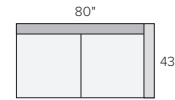

80" RIGHT-ARM SOFA
Gino Cement $1899
Chalet Ash $2299