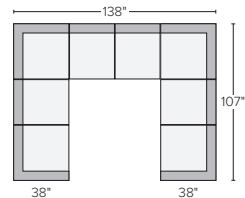

97" THREE-PIECE SECTIONAL
Destin Linen ^{#3597}
Gino Charcoal ^{#3597}
Tatum Grey ^{#4047}
Also available as 113"x113"

138"x107" SIX-PIECE MODULAR SECTIONAL
Destin Linen ^{#5394}
Gino Charcoal ^{#5394}
Tatum Grey ^{#6144}

133"x60" THREE-PIECE U-SHAPED SECTIONAL
Destin Linen ^{#3497}
Gino Charcoal ^{#3497}
Tatum Grey ^{#3947}
Also available as 137"x64"

136"x97" FOUR-PIECE SECTIONAL WITH LEFT- OR RIGHT-ARM CHAISE
Destin Linen ^{#4646}
Gino Charcoal ^{#4646}
Tatum Grey ^{#5246}
Also available as 146"x113"

138"x76" FIVE-PIECE MODULAR SECTIONAL
Destin Linen ^{#4195}
Gino Charcoal ^{#4195}
Tatum Grey ^{#4795}

138"x76" SIX-PIECE MODULAR U-SHAPED SECTIONAL
Destin Linen ^{#4794}
Gino Charcoal ^{#4794}
Tatum Grey ^{#5394}

145"x113" SIX-PIECE U-SHAPED SECTIONAL
Destin Linen ^{#5994}
Gino Charcoal ^{#5994}
Tatum Grey ^{#6744}

138"x107" SEVEN-PIECE MODULAR SECTIONAL
Destin Linen ^{#5993}
Gino Charcoal ^{#5993}
Tatum Grey ^{#6793}