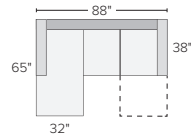

70"x60" TWO-PIECE SECTIONAL WITH DOUBLE CHAISE
Destin Linen ^{#2298}
Gino Charcoal ^{#2298}
Tatum Grey ^{#2598}
Also available as 74"x64" and 90"x64"

88" SOFA WITH REVERSIBLE CHAISE
Destin Linen ^{#2199}
Gino Charcoal ^{#2199}
Tatum Grey ^{#2399}