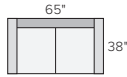

Metro 140" sofa with right-arm angled chaise in Tatum grey.

METRO COLLECTION

Room&Board®

METRO

STOCKED FABRIC OPTIONS

sofa + chair collection

CHAIR*
Destin Linen \$899
Gino Charcoal \$899
Tatum Grey \$999

OTTOMAN*
Destin Linen \$399
Gino Charcoal \$399
Tatum Grey \$499