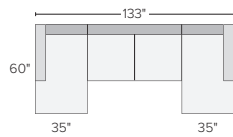

94" SOFA WITH LEFT- OR RIGHT-ARM CHAISE
Destin Linen ^{#2448}
Gino Charcoal ^{#2448}
Tatum Grey ^{#2748}
Also available as 112"x64" and 120"x64"

121" SOFA WITH LEFT- OR RIGHT-ARM ANGLED CHAISE
Destin Linen ^{#2798}
Gino Charcoal ^{#2798}
Tatum Grey ^{#3148}
Also available as 137"x65"

97" THREE-PIECE SECTIONAL
Destin Linen ^{#3597}
Gino Charcoal ^{#3597}
Tatum Grey ^{#4047}
Also available as 113"x113"

138"x107" SIX-PIECE MODULAR SECTIONAL
Destin Linen ^{#5394}
Gino Charcoal ^{#5394}
Tatum Grey ^{#6144}