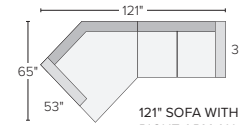

121" SOFA WITH LEFT- OR RIGHT-ARM ANGLED CHAISE
Destin Linen ^{#2798}
Gino Charcoal ^{#2798}
Tatum Grey ^{#3148}
Also available as 137"x65"