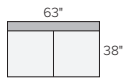

ARMLESS LOVESEAT
Destin Linen $1199
Gino Charcoal $1199
Tatum Grey $1349