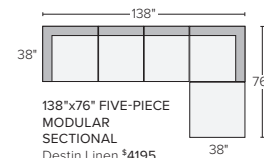

138"x76" FIVE-PIECE MODULAR SECTIONAL
Destin Linen ^{#4195}
Gino Charcoal ^{#4195}
Tatum Grey ^{#4795}