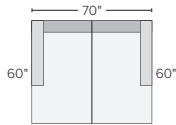

75" LEFT- OR RIGHT-ARM SOFA
Destin Linen \$1499
Gino Charcoal \$1499
Tatum Grey \$1699

METRO

STOCKED FABRIC OPTIONS

29 stocked pre-configured sectional options

107" THREE-PIECE MODULAR SOFA
Destin Linen ^{#2797}
Gino Charcoal ^{#2748}
Tatum Grey ^{#3197}