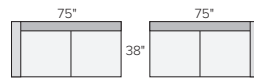

75" LEFT- OR RIGHT-ARM SOFA
Destin Linen $1499
Gino Charcoal $1499
Tatum Grey $1699