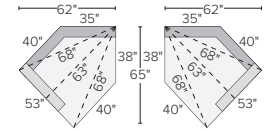

LEFT- OR RIGHT-ARM ANGLED CHAISE
Destin Linen $1499
Gino Charcoal $1499
Tatum Grey $1699