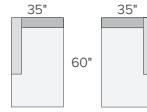

35" LEFT- OR RIGHT-ARM CHAISE
Destin Linen $1149
Gino Charcoal $1149
Tatum Grey $1299