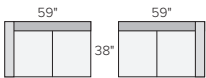

59" LEFT- OR RIGHT-ARM SOFA
Destin Linen $1299
Gino Charcoal $1299
Tatum Grey $1449