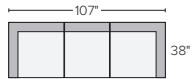

29 stocked pre-configured sectional options

107" THREE-PIECE MODULAR SOFA
Destin Linen ^{#2797}
Gino Charcoal ^{#2748}
Tatum Grey ^{#3197}