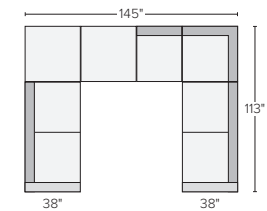

97" THREE-PIECE SECTIONAL
Destin Linen ^{#3597}
Gino Charcoal ^{#3597}
Tatum Grey ^{#4047}
Also available as 113"x113"

138"x107" SIX-PIECE MODULAR SECTIONAL
Destin Linen ^{#5394}
Gino Charcoal ^{#5394}
Tatum Grey ^{#6144}

133"x60" THREE-PIECE U-SHAPED SECTIONAL
Destin Linen ^{#3497}
Gino Charcoal ^{#3497}
Tatum Grey ^{#3947}
Also available as 137"x64"

136"x97" FOUR-PIECE SECTIONAL WITH LEFT- OR RIGHT-ARM CHAISE
Destin Linen ^{#4646}
Gino Charcoal ^{#4646}
Tatum Grey ^{#5246}
Also available as 146"x113"

138"x76" FIVE-PIECE MODULAR SECTIONAL
Destin Linen ^{#4195}
Gino Charcoal ^{#4195}
Tatum Grey ^{#4795}

138"x76" SIX-PIECE MODULAR U-SHAPED SECTIONAL
Destin Linen ^{#4794}
Gino Charcoal ^{#4794}
Tatum Grey ^{#5394}