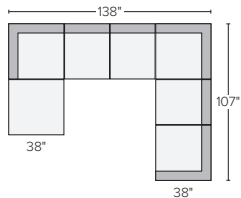

138"x107" SEVEN-PIECE MODULAR SECTIONAL
Destin Linen ^{#5993}
Gino Charcoal ^{#5993}
Tatum Grey ^{#6793}