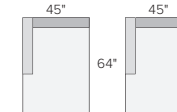

45" LEFT- OR RIGHT-ARM CHAISE
Destin Linen $1349
Gino Charcoal $1349
Tatum Grey $1499