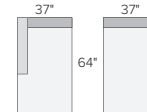

37" LEFT- OR RIGHT-ARM CHAISE
Destin Linen $1199
Gino Charcoal $1199
Tatum Grey $1349