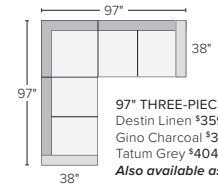

97" THREE-PIECE SECTIONAL
Destin Linen ^{#3597}
Gino Charcoal ^{#3597}
Tatum Grey ^{#4047}
Also available as 113"x113"