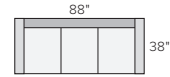

88" THREE-CUSHION SOFA
Destin Linen $1699
Gino Charcoal $1699
Tatum Grey $1899