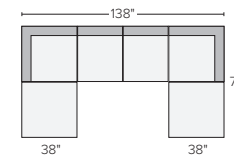

138"x76" SIX-PIECE MODULAR U-SHAPED SECTIONAL
Destin Linen ^{#4794}
Gino Charcoal ^{#4794}
Tatum Grey ^{#5394}