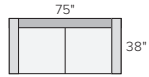

75" SOFA
Destin Linen $1499
Gino Charcoal $1499
Tatum Grey $1699