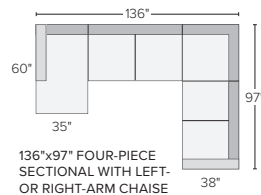

136"x97" FOUR-PIECE SECTIONAL WITH LEFT- OR RIGHT-ARM CHAISE
Destin Linen ^{#4646}
Gino Charcoal ^{#4646}
Tatum Grey ^{#5246}
Also available as 146"x113"