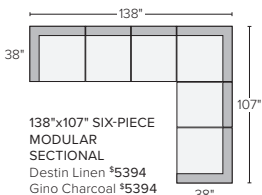

138"x107" SIX-PIECE MODULAR SECTIONAL
Destin Linen ^{#5394}
Gino Charcoal ^{#5394}
Tatum Grey ^{#6144}