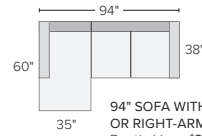

94" SOFA WITH LEFT- OR RIGHT-ARM CHAISE
Destin Linen ^{#2448}
Gino Charcoal ^{#2448}
Tatum Grey ^{#2748}
Also available as 112"x64" and 120"x64"