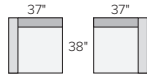

LEFT-OR RIGH-ARM CHAIR*
Destin Linen $999
Gino Charcoal $999
Tatum Grey $1099