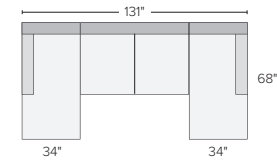

## 12 stocked pre-configured sectional options

68"x68" TWO-PIECE  
SECTIONAL WITH  
DOUBLE CHAISE  
Destin Cement #2598

95" SOFA WITH LEFT- OR  
RIGHT-ARM CHAISE  
Destin Cement #2598

103" SOFA WITH LEFT- OR  
RIGHT-ARM CHAISE  
Destin Cement #2798

103"x103" THREE-PIECE SECTIONAL  
Destin Cement #3597

111"x111" THREE-PIECE SECTIONAL  
Destin Cement #3997

131"x68" THREE-PIECE U-SHAPED SECTIONAL  
Destin Cement #3897

139"x103" FOUR-PIECE SECTIONAL  
WITH LEFT- OR RIGHT-ARM CHAISE  
Destin Cement #4896