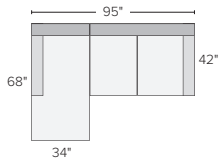

## 12 stocked pre-configured sectional options

68"x68" TWO-PIECE  
SECTIONAL WITH  
DOUBLE CHAISE  
Destin Cement #2598

95" SOFA WITH LEFT- OR  
RIGHT-ARM CHAISE  
Destin Cement #2598

103" SOFA WITH LEFT- OR  
RIGHT-ARM CHAISE  
Destin Cement #2798