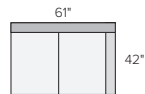

61\" RIGHT-ARM SOFA
Destin Cement $1299