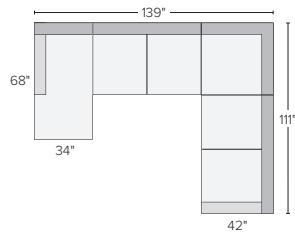

## 12 stocked pre-configured sectional options

68"x68" TWO-PIECE  
SECTIONAL WITH  
DOUBLE CHAISE  
Destin Cement #2598

95" SOFA WITH LEFT- OR  
RIGHT-ARM CHAISE  
Destin Cement #2598

103" SOFA WITH LEFT- OR  
RIGHT-ARM CHAISE  
Destin Cement #2798

103"x103" THREE-PIECE SECTIONAL  
Destin Cement #3597

111"x111" THREE-PIECE SECTIONAL  
Destin Cement #3997

131"x68" THREE-PIECE U-SHAPED SECTIONAL  
Destin Cement #3897

139"x103" FOUR-PIECE SECTIONAL  
WITH LEFT- OR RIGHT-ARM CHAISE  
Destin Cement #4896