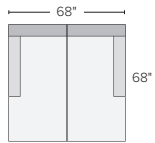

12 stocked pre-configured sectional options

68"x68" TWO-PIECE
SECTIONAL WITH
DOUBLE CHAISE
Destin Cement #2598