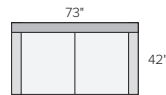

73\" SOFA*
Destin Cement $1599