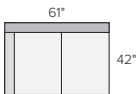

61\" LEFT-ARM SOFA
Destin Cement $1299