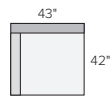

## sectional pieces

ARMLESS CHAIR  
Destin Cement \$799

LEFT-ARM CHAIR\*  
Destin Cement \$999

RIGHT-ARM CHAIR\*  
Destin Cement \$999

CORNER  
Destin Cement \$999

LEFT-ARM CHAISE  
Destin Cement \$1299

RIGHT-ARM CHAISE  
Destin Cement \$1299