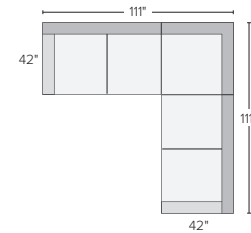

## 12 stocked pre-configured sectional options

68"x68" TWO-PIECE  
SECTIONAL WITH  
DOUBLE CHAISE  
Destin Cement #2598

95" SOFA WITH LEFT- OR  
RIGHT-ARM CHAISE  
Destin Cement #2598

103" SOFA WITH LEFT- OR  
RIGHT-ARM CHAISE  
Destin Cement #2798

103"x103" THREE-PIECE SECTIONAL  
Destin Cement #3597

111"x111" THREE-PIECE SECTIONAL  
Destin Cement #3997

131"x68" THREE-PIECE U-SHAPED SECTIONAL  
Destin Cement #3897

139"x103" FOUR-PIECE SECTIONAL  
WITH LEFT- OR RIGHT-ARM CHAISE  
Destin Cement #4896