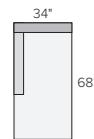

## sectional pieces

ARMLESS CHAIR  
Destin Cement \$799

LEFT-ARM CHAIR\*  
Destin Cement \$999

RIGHT-ARM CHAIR\*  
Destin Cement \$999

CORNER  
Destin Cement \$999

LEFT-ARM CHAISE  
Destin Cement \$1299

RIGHT-ARM CHAISE  
Destin Cement \$1299