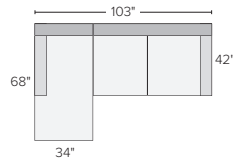

## 12 stocked pre-configured sectional options

68"x68" TWO-PIECE  
SECTIONAL WITH  
DOUBLE CHAISE  
Destin Cement #2598

95" SOFA WITH LEFT- OR  
RIGHT-ARM CHAISE  
Destin Cement #2598

103" SOFA WITH LEFT- OR  
RIGHT-ARM CHAISE  
Destin Cement #2798