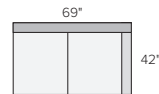

WEDGE\*  
Destin Cement \$1499

61\" LEFT-ARM SOFA  
Destin Cement \$1299

61\" RIGHT-ARM SOFA  
Destin Cement \$1299

63\" ARMLESS  
LOVESEAT  
Destin Cement \$1299

69\" LEFT-ARM SOFA  
Destin Cement \$1499