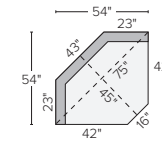

## sectional pieces

ARMLESS CHAIR  
Destin Cement \$799

LEFT-ARM CHAIR\*  
Destin Cement \$999

RIGHT-ARM CHAIR\*  
Destin Cement \$999

CORNER  
Destin Cement \$999

LEFT-ARM CHAISE  
Destin Cement \$1299

RIGHT-ARM CHAISE  
Destin Cement \$1299