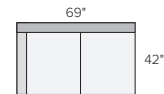

WEDGE\*  
Destin Cement \$1499

61\" LEFT-ARM SOFA  
Destin Cement \$1299

61\" RIGHT-ARM SOFA  
Destin Cement \$1299

63\" ARMLESS  
LOVESEAT  
Destin Cement \$1299

69\" LEFT-ARM SOFA  
Destin Cement \$1499