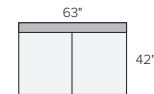

63\" ARMLESS
LOVESEAT
Destin Cement $1299