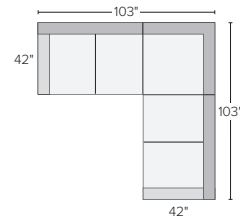

## 12 stocked pre-configured sectional options

68"x68" TWO-PIECE  
SECTIONAL WITH  
DOUBLE CHAISE  
Destin Cement #2598

95" SOFA WITH LEFT- OR  
RIGHT-ARM CHAISE  
Destin Cement #2598

103" SOFA WITH LEFT- OR  
RIGHT-ARM CHAISE  
Destin Cement #2798

103"x103" THREE-PIECE SECTIONAL  
Destin Cement #3597

111"x111" THREE-PIECE SECTIONAL  
Destin Cement #3997

131"x68" THREE-PIECE U-SHAPED SECTIONAL  
Destin Cement #3897

139"x103" FOUR-PIECE SECTIONAL  
WITH LEFT- OR RIGHT-ARM CHAISE  
Destin Cement #4896