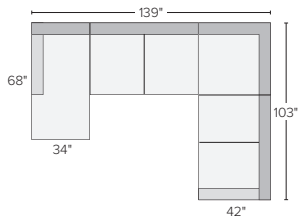

## 12 stocked pre-configured sectional options

68"x68" TWO-PIECE  
SECTIONAL WITH  
DOUBLE CHAISE  
Destin Cement #2598

95" SOFA WITH LEFT- OR  
RIGHT-ARM CHAISE  
Destin Cement #2598

103" SOFA WITH LEFT- OR  
RIGHT-ARM CHAISE  
Destin Cement #2798

103"x103" THREE-PIECE SECTIONAL  
Destin Cement #3597

111"x111" THREE-PIECE SECTIONAL  
Destin Cement #3997

131"x68" THREE-PIECE U-SHAPED SECTIONAL  
Destin Cement #3897

139"x103" FOUR-PIECE SECTIONAL  
WITH LEFT- OR RIGHT-ARM CHAISE  
Destin Cement #4896