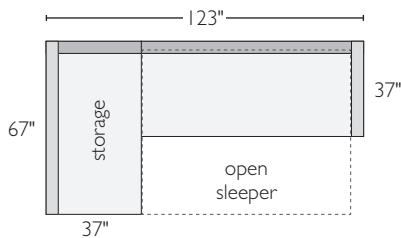

G left-arm storage chaise, 86" right-arm pop-up platform queen sleeper sofa