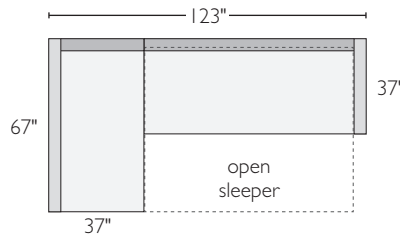

E left-arm chaise, 86" right-arm pop-up platform queen sleeper sofa