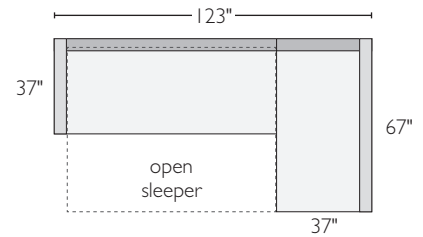

F 86" left-arm pop-up platform queen sleeper sofa, right-arm chaise