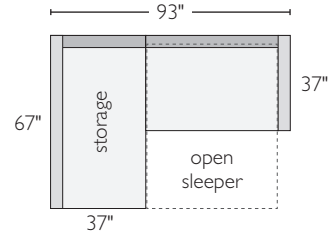

C left-arm storage chaise, 56" right-arm pop-up sleeper sofa