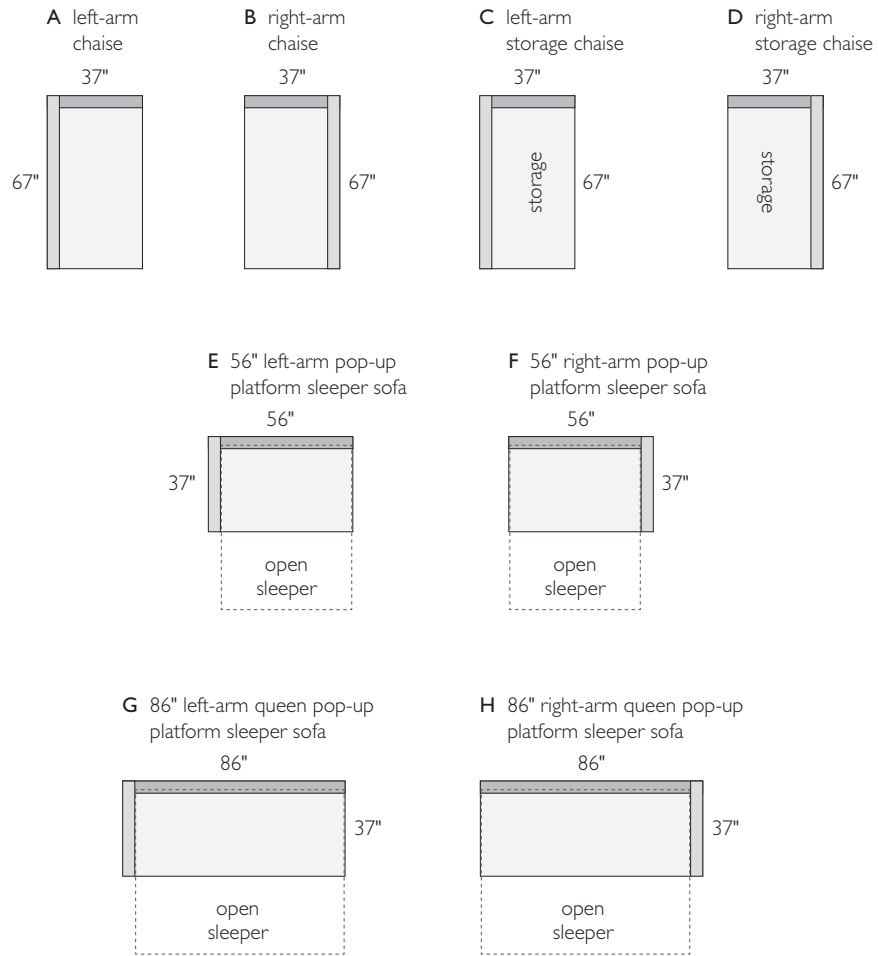

800.301.9720

Call Shop Room & Board from Home. Our Design Associates answer questions and give suggestions to help you shop.

OXFORD SECTIONAL PIECES

<i>item and sofa with chaise</i>	<i>dimensions</i>	<i>arm</i>	<i>seat</i>	<i>Dawson</i>	<i>Orla</i>
A left-arm chaise	37w 67d 27h	27h	23w 60d 17h	403099 \$1799	267531 \$1899
B right-arm chaise	37w 67d 27h	27h	23w 60d 17h	953158 \$1799	477975 \$1899
C left-arm storage chaise	37w 67d 27h	27h	23w 60d 17h	541177 \$1799	608139 \$1899
D right-arm storage chaise	37w 67d 27h	27h	23w 60d 17h	830264 \$1799	054960 \$1899
E 56" left-arm pop-up platform sleeper sofa	56w 37d 27h	27h	50w 23d 17h	911985 \$1799	028926 \$1899
F 56" right-arm pop-up platform sleeper sofa	56w 37d 27h	27h	50w 23d 17h	706961 \$1799	377636 \$1899
G 86" left-arm pop-up platform queen sleeper sofa	86w 37d 27h	27h	80w 23d 17h	989870 \$1999	618510 \$2099
H 86" right-arm pop-up platform queen sleeper sofa	86w 37d 27h	27h	80w 23d 17h	079041 \$1999	269424 \$2099