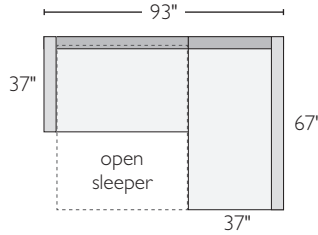

B 56" left-arm pop-up platform sleeper sofa, right-arm chaise