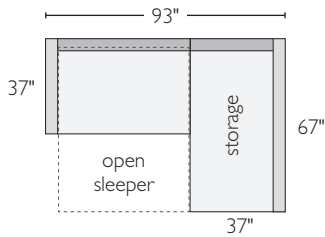

OXFORD SECTIONAL COLLECTION

<i>sectional</i>	<i>overall dimensions</i>	<i>arm</i>	<i>seat</i>	<i>Dawson</i>	<i>Orla</i>
A 93" pop-up platform queen sleeper sofa with left-arm chaise	93w 67d 27h	27h	73w 60d 17h	053704 \$3598	296105 \$3798
B 93" pop-up platform queen sleeper sofa with right-arm chaise	93w 67d 27h	27h	73w 60d 17h	602247 \$3598	224871 \$3798
C 93" pop-up platform queen sleeper sofa with left-arm storage chaise	93w 67d 27h	27h	73w 60d 17h	599157 \$3598	498352 \$3798
D 93" pop-up platform queen sleeper sofa with right-arm storage chaise	93w 67d 27h	27h	73w 60d 17h	055881 \$3598	149811 \$3798
E 123" pop-up platform queen sleeper sofa with left-arm chaise	123w 67d 27h	27h	103w 60d 17h	808506 \$3798	173297 \$3998
F 123" pop-up platform queen sleeper sofa with right-arm chaise	123w 67d 27h	27h	103w 60d 17h	765898 \$3798	359285 \$3998
G 123" pop-up platform queen sleeper sofa with left-arm storage chaise	123w 67d 27h	27h	103w 60d 17h	743108 \$3798	261551 \$3998
H 123" pop-up platform queen sleeper sofa with right-arm storage chaise	123w 67d 27h	27h	103w 60d 17h	347980 \$3798	897540 \$3998

A left-arm chaise, 56" right-arm pop-up platform sleeper sofa

B 56" left-arm pop-up platform sleeper sofa, right-arm chaise

C left-arm storage chaise, 56" right-arm pop-up sleeper sofa

D 56" left-arm pop-up sleeper sofa, right-arm storage chaise