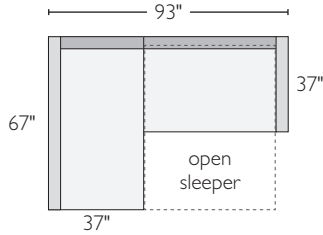

OXFORD SECTIONAL COLLECTION

<i>sectional</i>	<i>overall dimensions</i>	<i>arm</i>	<i>seat</i>	<i>Dawson</i>	<i>Orla</i>
A 93" pop-up platform queen sleeper sofa with left-arm chaise	93w 67d 27h	27h	73w 60d 17h	053704 $3598	296105 $3798
B 93" pop-up platform queen sleeper sofa with right-arm chaise	93w 67d 27h	27h	73w 60d 17h	602247 $3598	224871 $3798
C 93" pop-up platform queen sleeper sofa with left-arm storage chaise	93w 67d 27h	27h	73w 60d 17h	599157 $3598	498352 $3798
D 93" pop-up platform queen sleeper sofa with right-arm storage chaise	93w 67d 27h	27h	73w 60d 17h	055881 $3598	149811 $3798
E 123" pop-up platform queen sleeper sofa with left-arm chaise	123w 67d 27h	27h	103w 60d 17h	808506 $3798	173297 $3998
F 123" pop-up platform queen sleeper sofa with right-arm chaise	123w 67d 27h	27h	103w 60d 17h	765898 $3798	359285 $3998
G 123" pop-up platform queen sleeper sofa with left-arm storage chaise	123w 67d 27h	27h	103w 60d 17h	743108 $3798	261551 $3998
H 123" pop-up platform queen sleeper sofa with right-arm storage chaise	123w 67d 27h	27h	103w 60d 17h	347980 $3798	897540 $3998

A left-arm chaise, 56" right-arm pop-up platform sleeper sofa