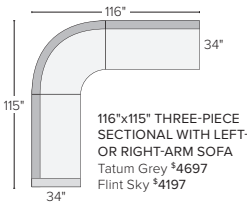

98"x97" THREE-PIECE SECTIONAL WITH LEFT- OR RIGHT-BACK SOFA
Tatum Grey \$4247
Flint Sky \$3797

99"x98" THREE-PIECE SECTIONAL WITH LEFT- OR RIGHT-ARM SOFA
Tatum Grey \$4247
Flint Sky \$3797

107"x106" THREE-PIECE SECTIONAL WITH LEFT- OR RIGHT-BACK SOFA
Tatum Grey \$4547
Flint Sky \$4097

107"x107" THREE-PIECE CURVED SECTIONAL
Tatum Grey \$4547
Flint Sky \$4097

108"x107" THREE-PIECE SECTIONAL WITH LEFT- OR RIGHT-ARM SOFA
Tatum Grey \$4547
Flint Sky \$4097

115"x114" THREE-PIECE SECTIONAL WITH LEFT- OR RIGHT-BACK SOFA
Tatum Grey \$4697
Flint Sky \$4197

115"x115" THREE-PIECE CURVED SECTIONAL
Tatum Grey \$4697
Flint Sky \$4197

116"x115" THREE-PIECE SECTIONAL WITH LEFT- OR RIGHT-ARM SOFA
Tatum Grey \$4697
Flint Sky \$4197

134"x98" FOUR-PIECE SECTIONAL WITH LEFT- OR RIGHT-ARM CHAISE
Tatum Grey \$5696
Flint Sky \$5096