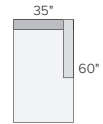

RIGHT-ARM CHAISE
Tatum Grey *1449
Flint Sky *1299