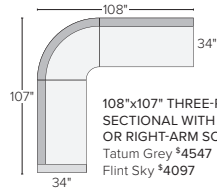

98"x97" THREE-PIECE SECTIONAL WITH LEFT- OR RIGHT-BACK SOFA
Tatum Grey \$4247
Flint Sky \$3797

99"x98" THREE-PIECE SECTIONAL WITH LEFT- OR RIGHT-ARM SOFA
Tatum Grey \$4247
Flint Sky \$3797

107"x106" THREE-PIECE SECTIONAL WITH LEFT- OR RIGHT-BACK SOFA
Tatum Grey \$4547
Flint Sky \$4097

107"x107" THREE-PIECE CURVED SECTIONAL
Tatum Grey \$4547
Flint Sky \$4097

108"x107" THREE-PIECE SECTIONAL WITH LEFT- OR RIGHT-ARM SOFA
Tatum Grey \$4547
Flint Sky \$4097

115"x114" THREE-PIECE SECTIONAL WITH LEFT- OR RIGHT-BACK SOFA
Tatum Grey \$4697
Flint Sky \$4197