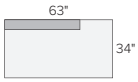

75\"/>

85\"/>

85\"/>

85\"/>

sectional pieces

CORNER
Tatum Grey *1149
Flint Sky *999

ARMLESS CHAIR
Tatum Grey *899
Flint Sky *799

LEFT-ARM CHAIR*
Tatum Grey *999
Flint Sky *899

RIGHT-ARM CHAIR*
Tatum Grey *999
Flint Sky *899

LEFT-ARM CHAISE
Tatum Grey *1449
Flint Sky *1299

RIGHT-ARM CHAISE
Tatum Grey *1449
Flint Sky *1299

LEFT-ARM SOFA
Tatum Grey *1549
Flint Sky *1399

RIGHT-ARM SOFA
Tatum Grey *1549
Flint Sky *1399

LEFT-BACK SOFA
Tatum Grey *1549
Flint Sky *1399

RIGHT-BACK SOFA
Tatum Grey *1549
Flint Sky *1399

ARMLESS LOVESEAT
Tatum Grey *1549
Flint Sky *1399

60\"/>

72\"/>

STOCKED FABRIC OPTIONS

20 stocked pre-configured sectional options