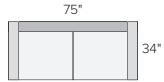

Reese 115"x114" three-piece sectional with left-back sofa in Tatum grey.

REESE COLLECTION

Room&Board®

REESE

STOCKED FABRIC OPTIONS

sofa + chair collection

CHAIR
Tatum Grey *1099
Flint Sky *999

65\"/>

75\"/>

85\"/>

85\"/>

85\"/>

sectional pieces

CORNER
Tatum Grey *1149
Flint Sky *999

ARMLESS CHAIR
Tatum Grey *899
Flint Sky *799

LEFT-ARM CHAIR*
Tatum Grey *999
Flint Sky *899