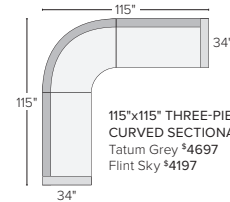

98"x97" THREE-PIECE SECTIONAL WITH LEFT- OR RIGHT-BACK SOFA
Tatum Grey \$4247
Flint Sky \$3797

99"x98" THREE-PIECE SECTIONAL WITH LEFT- OR RIGHT-ARM SOFA
Tatum Grey \$4247
Flint Sky \$3797

107"x106" THREE-PIECE SECTIONAL WITH LEFT- OR RIGHT-BACK SOFA
Tatum Grey \$4547
Flint Sky \$4097

107"x107" THREE-PIECE CURVED SECTIONAL
Tatum Grey \$4547
Flint Sky \$4097

108"x107" THREE-PIECE SECTIONAL WITH LEFT- OR RIGHT-ARM SOFA
Tatum Grey \$4547
Flint Sky \$4097

115"x114" THREE-PIECE SECTIONAL WITH LEFT- OR RIGHT-BACK SOFA
Tatum Grey \$4697
Flint Sky \$4197