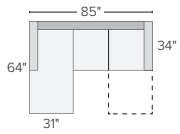

LEFT-BACK SOFA
Tatum Grey *1549
Flint Sky *1399

RIGHT-BACK SOFA
Tatum Grey *1549
Flint Sky *1399

ARMLESS LOVESEAT
Tatum Grey *1549
Flint Sky *1399

60\"/>

72\"/>

STOCKED FABRIC OPTIONS

20 stocked pre-configured sectional options

85" THREE-CUSHION SOFA WITH REVERSIBLE CHAISE
Tatum Grey \$2499
Flint Sky \$2299

99" SOFA WITH LEFT- OR RIGHT-ARM CHAISE
Tatum Grey \$2998
Flint Sky \$2698

98"x98" THREE-PIECE SECTIONAL WITH CORNER
Tatum Grey \$4247
Flint Sky \$3797