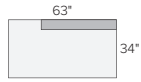

75\"/>

85\"/>

85\"/>

85\"/>

sectional pieces

CORNER
Tatum Grey *1149
Flint Sky *999

ARMLESS CHAIR
Tatum Grey *899
Flint Sky *799

LEFT-ARM CHAIR*
Tatum Grey *999
Flint Sky *899

RIGHT-ARM CHAIR*
Tatum Grey *999
Flint Sky *899

LEFT-ARM CHAISE
Tatum Grey *1449
Flint Sky *1299

RIGHT-ARM CHAISE
Tatum Grey *1449
Flint Sky *1299

LEFT-ARM SOFA
Tatum Grey *1549
Flint Sky *1399

RIGHT-ARM SOFA
Tatum Grey *1549
Flint Sky *1399

LEFT-BACK SOFA
Tatum Grey *1549
Flint Sky *1399

RIGHT-BACK SOFA
Tatum Grey *1549
Flint Sky *1399

ARMLESS LOVESEAT
Tatum Grey *1549
Flint Sky *1399

60\"/>

72\"/>

STOCKED FABRIC OPTIONS

20 stocked pre-configured sectional options