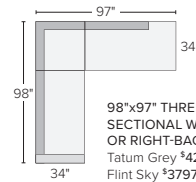

LEFT-BACK SOFA
Tatum Grey *1549
Flint Sky *1399

RIGHT-BACK SOFA
Tatum Grey *1549
Flint Sky *1399

ARMLESS LOVESEAT
Tatum Grey *1549
Flint Sky *1399

60\"/>

72\"/>

STOCKED FABRIC OPTIONS

20 stocked pre-configured sectional options

85" THREE-CUSHION SOFA WITH REVERSIBLE CHAISE
Tatum Grey \$2499
Flint Sky \$2299

99" SOFA WITH LEFT- OR RIGHT-ARM CHAISE
Tatum Grey \$2998
Flint Sky \$2698

98"x98" THREE-PIECE SECTIONAL WITH CORNER
Tatum Grey \$4247
Flint Sky \$3797

98"x97" THREE-PIECE SECTIONAL WITH LEFT- OR RIGHT-BACK SOFA
Tatum Grey \$4247
Flint Sky \$3797

99"x98" THREE-PIECE SECTIONAL WITH LEFT- OR RIGHT-ARM SOFA
Tatum Grey \$4247
Flint Sky \$3797

107"x106" THREE-PIECE SECTIONAL WITH LEFT- OR RIGHT-BACK SOFA
Tatum Grey \$4547
Flint Sky \$4097