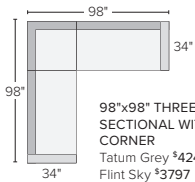

LEFT-BACK SOFA
Tatum Grey *1549
Flint Sky *1399

RIGHT-BACK SOFA
Tatum Grey *1549
Flint Sky *1399

ARMLESS LOVESEAT
Tatum Grey *1549
Flint Sky *1399

60\"/>

72\"/>

STOCKED FABRIC OPTIONS

20 stocked pre-configured sectional options

85" THREE-CUSHION SOFA WITH REVERSIBLE CHAISE
Tatum Grey \$2499
Flint Sky \$2299

99" SOFA WITH LEFT- OR RIGHT-ARM CHAISE
Tatum Grey \$2998
Flint Sky \$2698

98"x98" THREE-PIECE SECTIONAL WITH CORNER
Tatum Grey \$4247
Flint Sky \$3797

98"x97" THREE-PIECE SECTIONAL WITH LEFT- OR RIGHT-BACK SOFA
Tatum Grey \$4247
Flint Sky \$3797

99"x98" THREE-PIECE SECTIONAL WITH LEFT- OR RIGHT-ARM SOFA
Tatum Grey \$4247
Flint Sky \$3797

107"x106" THREE-PIECE SECTIONAL WITH LEFT- OR RIGHT-BACK SOFA
Tatum Grey \$4547
Flint Sky \$4097