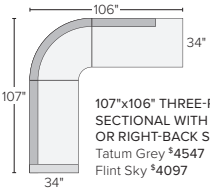

85" THREE-CUSHION SOFA WITH REVERSIBLE CHAISE
Tatum Grey \$2499
Flint Sky \$2299

99" SOFA WITH LEFT- OR RIGHT-ARM CHAISE
Tatum Grey \$2998
Flint Sky \$2698

98"x98" THREE-PIECE SECTIONAL WITH CORNER
Tatum Grey \$4247
Flint Sky \$3797

98"x97" THREE-PIECE SECTIONAL WITH LEFT- OR RIGHT-BACK SOFA
Tatum Grey \$4247
Flint Sky \$3797

99"x98" THREE-PIECE SECTIONAL WITH LEFT- OR RIGHT-ARM SOFA
Tatum Grey \$4247
Flint Sky \$3797

107"x106" THREE-PIECE SECTIONAL WITH LEFT- OR RIGHT-BACK SOFA
Tatum Grey \$4547
Flint Sky \$4097

107"x107" THREE-PIECE CURVED SECTIONAL
Tatum Grey \$4547
Flint Sky \$4097

108"x107" THREE-PIECE SECTIONAL WITH LEFT- OR RIGHT-ARM SOFA
Tatum Grey \$4547
Flint Sky \$4097

115"x114" THREE-PIECE SECTIONAL WITH LEFT- OR RIGHT-BACK SOFA
Tatum Grey \$4697
Flint Sky \$4197