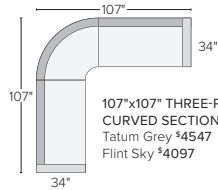

85" THREE-CUSHION SOFA WITH REVERSIBLE CHAISE
Tatum Grey \$2499
Flint Sky \$2299

99" SOFA WITH LEFT- OR RIGHT-ARM CHAISE
Tatum Grey \$2998
Flint Sky \$2698

98"x98" THREE-PIECE SECTIONAL WITH CORNER
Tatum Grey \$4247
Flint Sky \$3797

98"x97" THREE-PIECE SECTIONAL WITH LEFT- OR RIGHT-BACK SOFA
Tatum Grey \$4247
Flint Sky \$3797

99"x98" THREE-PIECE SECTIONAL WITH LEFT- OR RIGHT-ARM SOFA
Tatum Grey \$4247
Flint Sky \$3797

107"x106" THREE-PIECE SECTIONAL WITH LEFT- OR RIGHT-BACK SOFA
Tatum Grey \$4547
Flint Sky \$4097