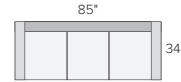

Reese 115"x114" three-piece sectional with left-back sofa in Tatum grey.

REESE COLLECTION

Room&Board®

REESE

STOCKED FABRIC OPTIONS

sofa + chair collection

CHAIR
Tatum Grey *1099
Flint Sky *999

65\"/>

75\"/>

85\"/>

85\"/>

85\"/>

sectional pieces

CORNER
Tatum Grey *1149
Flint Sky *999

ARMLESS CHAIR
Tatum Grey *899
Flint Sky *799

LEFT-ARM CHAIR*
Tatum Grey *999
Flint Sky *899