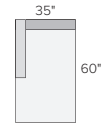

LEFT-ARM CHAISE
Tatum Grey *1449
Flint Sky *1299