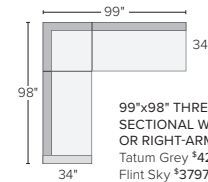

85" THREE-CUSHION SOFA WITH REVERSIBLE CHAISE
Tatum Grey \$2499
Flint Sky \$2299

99" SOFA WITH LEFT- OR RIGHT-ARM CHAISE
Tatum Grey \$2998
Flint Sky \$2698

98"x98" THREE-PIECE SECTIONAL WITH CORNER
Tatum Grey \$4247
Flint Sky \$3797

98"x97" THREE-PIECE SECTIONAL WITH LEFT- OR RIGHT-BACK SOFA
Tatum Grey \$4247
Flint Sky \$3797

99"x98" THREE-PIECE SECTIONAL WITH LEFT- OR RIGHT-ARM SOFA
Tatum Grey \$4247
Flint Sky \$3797

107"x106" THREE-PIECE SECTIONAL WITH LEFT- OR RIGHT-BACK SOFA
Tatum Grey \$4547
Flint Sky \$4097

107"x107" THREE-PIECE CURVED SECTIONAL
Tatum Grey \$4547
Flint Sky \$4097

108"x107" THREE-PIECE SECTIONAL WITH LEFT- OR RIGHT-ARM SOFA
Tatum Grey \$4547
Flint Sky \$4097

115"x114" THREE-PIECE SECTIONAL WITH LEFT- OR RIGHT-BACK SOFA
Tatum Grey \$4697
Flint Sky \$4197