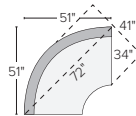

LEFT-BACK SOFA
Tatum Grey *1549
Flint Sky *1399

RIGHT-BACK SOFA
Tatum Grey *1549
Flint Sky *1399

ARMLESS LOVESEAT
Tatum Grey *1549
Flint Sky *1399

60\"/>

72\"/>

STOCKED FABRIC OPTIONS

20 stocked pre-configured sectional options