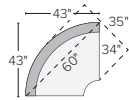

REESE

STOCKED FABRIC OPTIONS

sofa + chair collection

sectional pieces

60\"/>