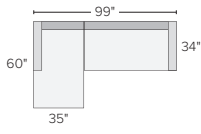

LEFT-BACK SOFA
Tatum Grey *1549
Flint Sky *1399

RIGHT-BACK SOFA
Tatum Grey *1549
Flint Sky *1399

ARMLESS LOVESEAT
Tatum Grey *1549
Flint Sky *1399

60\"/>

72\"/>

STOCKED FABRIC OPTIONS

20 stocked pre-configured sectional options

85" THREE-CUSHION SOFA WITH REVERSIBLE CHAISE
Tatum Grey \$2499
Flint Sky \$2299

99" SOFA WITH LEFT- OR RIGHT-ARM CHAISE
Tatum Grey \$2998
Flint Sky \$2698

98"x98" THREE-PIECE SECTIONAL WITH CORNER
Tatum Grey \$4247
Flint Sky \$3797

98"x97" THREE-PIECE SECTIONAL WITH LEFT- OR RIGHT-BACK SOFA
Tatum Grey \$4247
Flint Sky \$3797

99"x98" THREE-PIECE SECTIONAL WITH LEFT- OR RIGHT-ARM SOFA
Tatum Grey \$4247
Flint Sky \$3797

107"x106" THREE-PIECE SECTIONAL WITH LEFT- OR RIGHT-BACK SOFA
Tatum Grey \$4547
Flint Sky \$4097