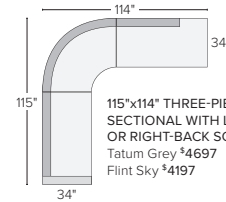

98"x97" THREE-PIECE SECTIONAL WITH LEFT- OR RIGHT-BACK SOFA
Tatum Grey \$4247
Flint Sky \$3797

99"x98" THREE-PIECE SECTIONAL WITH LEFT- OR RIGHT-ARM SOFA
Tatum Grey \$4247
Flint Sky \$3797

107"x106" THREE-PIECE SECTIONAL WITH LEFT- OR RIGHT-BACK SOFA
Tatum Grey \$4547
Flint Sky \$4097

107"x107" THREE-PIECE CURVED SECTIONAL
Tatum Grey \$4547
Flint Sky \$4097

108"x107" THREE-PIECE SECTIONAL WITH LEFT- OR RIGHT-ARM SOFA
Tatum Grey \$4547
Flint Sky \$4097

115"x114" THREE-PIECE SECTIONAL WITH LEFT- OR RIGHT-BACK SOFA
Tatum Grey \$4697
Flint Sky \$4197