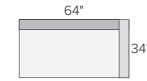

75\"/>

85\"/>

85\"/>

85\"/>

sectional pieces

CORNER
Tatum Grey *1149
Flint Sky *999

ARMLESS CHAIR
Tatum Grey *899
Flint Sky *799

LEFT-ARM CHAIR*
Tatum Grey *999
Flint Sky *899

RIGHT-ARM CHAIR*
Tatum Grey *999
Flint Sky *899

LEFT-ARM CHAISE
Tatum Grey *1449
Flint Sky *1299

RIGHT-ARM CHAISE
Tatum Grey *1449
Flint Sky *1299

LEFT-ARM SOFA
Tatum Grey *1549
Flint Sky *1399

RIGHT-ARM SOFA
Tatum Grey *1549
Flint Sky *1399

LEFT-BACK SOFA
Tatum Grey *1549
Flint Sky *1399

RIGHT-BACK SOFA
Tatum Grey *1549
Flint Sky *1399

ARMLESS LOVESEAT
Tatum Grey *1549
Flint Sky *1399

60\"/>

72\"/>

STOCKED FABRIC OPTIONS

20 stocked pre-configured sectional options