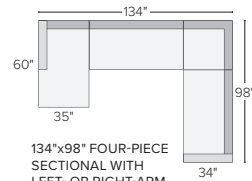

134"x98" FOUR-PIECE SECTIONAL WITH LEFT- OR RIGHT-ARM CHAISE
Tatum Grey $5696
Flint Sky $5096