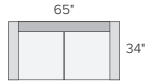

Reese 115"x114" three-piece sectional with left-back sofa in Tatum grey.

REESE COLLECTION

Room&Board®

REESE

STOCKED FABRIC OPTIONS

sofa + chair collection

CHAIR
Tatum Grey *1099
Flint Sky *999

65\"/>

75\"/>

85\"/>

85\"/>

85\"/>

sectional pieces

CORNER
Tatum Grey *1149
Flint Sky *999

ARMLESS CHAIR
Tatum Grey *899
Flint Sky *799

LEFT-ARM CHAIR*
Tatum Grey *999
Flint Sky *899