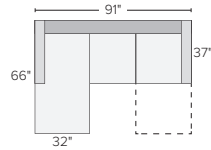

91" SOFA WITH REVERSIBLE CHAISE
Dawson Bone ^{#2699}
Tepic Grey ^{#2699}

106" SOFA WITH LEFT-OR RIGHT-ARM CHAISE
Dawson Bone ^{#3398}
Tepic Grey ^{#3398}
Also available as 116"x66"

103"x103" THREE-PIECE SECTIONAL
Dawson Bone ^{#4597}
Tepic Grey ^{#4597}
Also available as 113"x113"