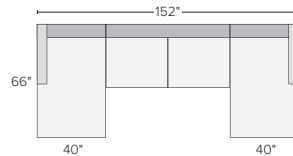

146"x110" SEVEN-PIECE MODULAR SECTIONAL WITH OTTOMAN
Dawson Bone ^{#7693}
Tepic Grey ^{#7693}

146"x110" SEVEN-PIECE MODULAR SOFA WITH OTTOMAN
Dawson Bone ^{#9192}
Tepic Grey ^{#9192}

147"x103" SIX-PIECE SECTIONAL
Dawson Bone ^{#7294}
Tepic Grey ^{#7294}
Also available as 147"x113"

149"x103" FOUR-PIECE SECTIONAL WITH LEFT- OR RIGHT-ARM CHAISE
Dawson Bone ^{#6296}
Tepic Grey ^{#6296}
Also available as 149"x113"

152"x66" THREE-PIECE U-SHAPED SECTIONAL
Dawson Bone ^{#5097}
Tepic Grey ^{#5097}