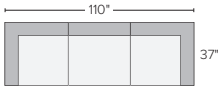

21 stocked pre-configured sectional options

110" THREE-PIECE MODULAR SOFA
Dawson Bone ^{#3497}
Tepic Grey ^{#3497}

80"x66" TWO-PIECE MODULAR SECTIONAL DOUBLE CHAISE
Dawson Bone ^{#3398}
Tepic Grey ^{#3398}