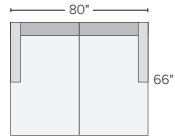

80"x66" TWO-PIECE MODULAR SECTIONAL DOUBLE CHAISE
Dawson Bone ^{#3398}
Tepic Grey ^{#3398}