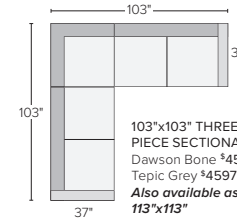

21 stocked pre-configured sectional options

110" THREE-PIECE MODULAR SOFA
Dawson Bone ^{#3497}
Tepic Grey ^{#3497}

80"x66" TWO-PIECE MODULAR SECTIONAL DOUBLE CHAISE
Dawson Bone ^{#3398}
Tepic Grey ^{#3398}

91" SOFA WITH REVERSIBLE CHAISE
Dawson Bone ^{#2699}
Tepic Grey ^{#2699}

106" SOFA WITH LEFT-OR RIGHT-ARM CHAISE
Dawson Bone ^{#3398}
Tepic Grey ^{#3398}
Also available as 116"x66"

103"x103" THREE-PIECE SECTIONAL
Dawson Bone ^{#4597}
Tepic Grey ^{#4597}
Also available as 113"x113"

149"x103" FOUR-PIECE SECTIONAL WITH LEFT- OR RIGHT-ARM CHAISE
Dawson Bone ^{#6296}
Tepic Grey ^{#6296}
Also available as 149"x113"

152"x66" THREE-PIECE U-SHAPED SECTIONAL
Dawson Bone ^{#5097}
Tepic Grey ^{#5097}