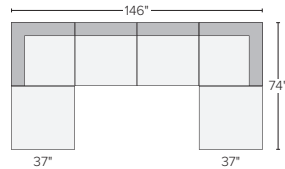

146"x110" SEVEN-PIECE U-SHAPED MODULAR SECTIONAL
Dawson Bone ^{#6194}
Tepic Grey ^{#6194}