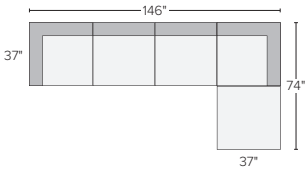

146"x74" FIVE-PIECE MODULAR SOFA WITH OTTOMAN
Dawson Bone ^{#5395}
Tepic Grey ^{#5395}