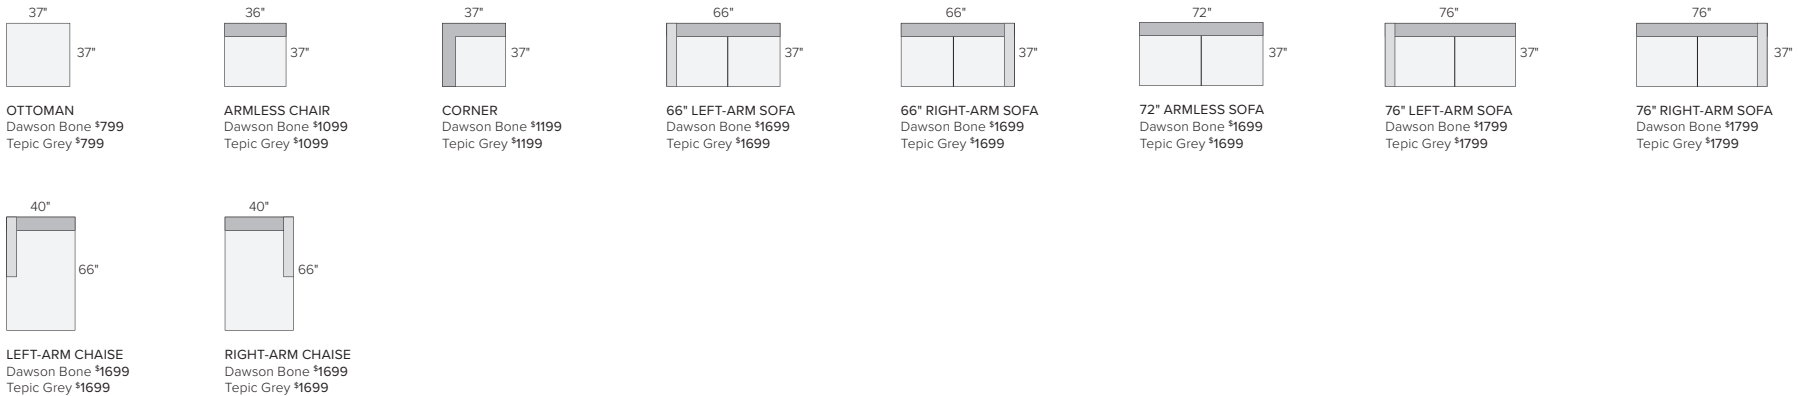

sectional pieces

OTTOMAN
Dawson Bone $799
Tepic Grey $799

ARMLESS CHAIR
Dawson Bone $1099
Tepic Grey $1099

CORNER
Dawson Bone $1199
Tepic Grey $1199

66" LEFT-ARM SOFA
Dawson Bone $1699
Tepic Grey $1699

66" RIGHT-ARM SOFA
Dawson Bone $1699
Tepic Grey $1699

72" ARMLESS SOFA
Dawson Bone $1699
Tepic Grey $1699

76" LEFT-ARM SOFA
Dawson Bone $1799
Tepic Grey $1799

76" RIGHT-ARM SOFA
Dawson Bone $1799
Tepic Grey $1799

LEFT-ARM CHAISE
Dawson Bone $1699
Tepic Grey $1699

RIGHT-ARM CHAISE
Dawson Bone $1699
Tepic Grey $1699