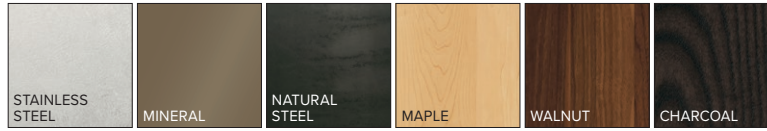

Stevens 106" sofa with right-arm chaise in Tepic grey.

STEVENS COLLECTION

Room&Board®

STEVENS

STOCKED FABRIC OPTIONS

STOCKED LEG OPTIONS

sofa + chair collection

CHAIR
Dawson Bone \$1199
Tepic Grey \$1199

71" LOVESEAT
Dawson Bone \$1699
Tepic Grey \$1699

81" SOFA
Dawson Bone \$1799
Tepic Grey \$1799

91" SOFA
Dawson Bone \$1899
Tepic Grey \$1899

110" THREE-PIECE MODULAR SOFA
Dawson Bone \$3497
Tepic Grey \$3497

sectional pieces

OTTOMAN
Dawson Bone \$799
Tepic Grey \$799

ARMLESS CHAIR
Dawson Bone \$1099
Tepic Grey \$1099

CORNER
Dawson Bone \$1199
Tepic Grey \$1199

66" LEFT-ARM SOFA
Dawson Bone \$1699
Tepic Grey \$1699