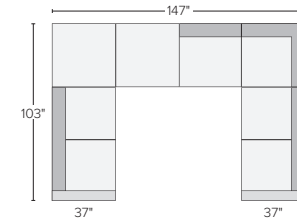

91" SOFA WITH REVERSIBLE CHAISE
Dawson Bone ^{#2699}
Tepic Grey ^{#2699}

106" SOFA WITH LEFT-OR RIGHT-ARM CHAISE
Dawson Bone ^{#3398}
Tepic Grey ^{#3398}
Also available as 116"x66"

103"x103" THREE-PIECE SECTIONAL
Dawson Bone ^{#4597}
Tepic Grey ^{#4597}
Also available as 113"x113"

146"x110" SIX-PIECE MODULAR SECTIONAL
Dawson Bone ^{#6894}
Tepic Grey ^{#6894}

146"x74" FIVE-PIECE MODULAR SOFA WITH OTTOMAN
Dawson Bone ^{#5395}
Tepic Grey ^{#5395}

146"x110" SEVEN-PIECE U-SHAPED MODULAR SECTIONAL
Dawson Bone ^{#6194}
Tepic Grey ^{#6194}

146"x110" SEVEN-PIECE MODULAR SECTIONAL WITH OTTOMAN
Dawson Bone ^{#7693}
Tepic Grey ^{#7693}

146"x110" SEVEN-PIECE MODULAR SOFA WITH OTTOMAN
Dawson Bone ^{#9192}
Tepic Grey ^{#9192}

147"x103" SIX-PIECE SECTIONAL
Dawson Bone ^{#7294}
Tepic Grey ^{#7294}
Also available as 147"x113"