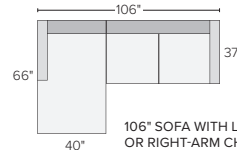

21 stocked pre-configured sectional options

110" THREE-PIECE MODULAR SOFA
Dawson Bone ^{#3497}
Tepic Grey ^{#3497}

80"x66" TWO-PIECE MODULAR SECTIONAL DOUBLE CHAISE
Dawson Bone ^{#3398}
Tepic Grey ^{#3398}

91" SOFA WITH REVERSIBLE CHAISE
Dawson Bone ^{#2699}
Tepic Grey ^{#2699}

106" SOFA WITH LEFT-OR RIGHT-ARM CHAISE
Dawson Bone ^{#3398}
Tepic Grey ^{#3398}
Also available as 116"x66"

103"x103" THREE-PIECE SECTIONAL
Dawson Bone ^{#4597}
Tepic Grey ^{#4597}
Also available as 113"x113"