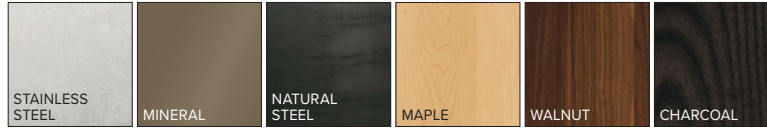

66" RIGHT-ARM SOFA
Dawson Bone \$1699
Tepic Grey \$1699

72" ARMLESS SOFA
Dawson Bone \$1699
Tepic Grey \$1699

76" LEFT-ARM SOFA
Dawson Bone \$1799
Tepic Grey \$1799

76" RIGHT-ARM SOFA
Dawson Bone \$1799
Tepic Grey \$1799

LEFT-ARM CHAISE
Dawson Bone \$1699
Tepic Grey \$1699

RIGHT-ARM CHAISE
Dawson Bone \$1699
Tepic Grey \$1699

STEVENS

MADE IN North Carolina
of U.S. and imported materials

STOCKED FABRIC OPTIONS

STOCKED LEG OPTIONS

21 stocked pre-configured sectional options

110" THREE-PIECE MODULAR SOFA
Dawson Bone ^{#3497}
Tepic Grey ^{#3497}

80"x66" TWO-PIECE MODULAR SECTIONAL DOUBLE CHAISE
Dawson Bone ^{#3398}
Tepic Grey ^{#3398}