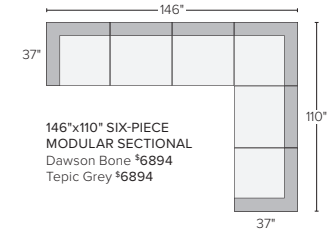

21 stocked pre-configured sectional options

110" THREE-PIECE MODULAR SOFA
Dawson Bone ^{#3497}
Tepic Grey ^{#3497}

80"x66" TWO-PIECE MODULAR SECTIONAL DOUBLE CHAISE
Dawson Bone ^{#3398}
Tepic Grey ^{#3398}

91" SOFA WITH REVERSIBLE CHAISE
Dawson Bone ^{#2699}
Tepic Grey ^{#2699}

106" SOFA WITH LEFT-OR RIGHT-ARM CHAISE
Dawson Bone ^{#3398}
Tepic Grey ^{#3398}
Also available as 116"x66"

103"x103" THREE-PIECE SECTIONAL
Dawson Bone ^{#4597}
Tepic Grey ^{#4597}
Also available as 113"x113"

149"x103" FOUR-PIECE SECTIONAL WITH LEFT- OR RIGHT-ARM CHAISE
Dawson Bone ^{#6296}
Tepic Grey ^{#6296}
Also available as 149"x113"

152"x66" THREE-PIECE U-SHAPED SECTIONAL
Dawson Bone ^{#5097}
Tepic Grey ^{#5097}