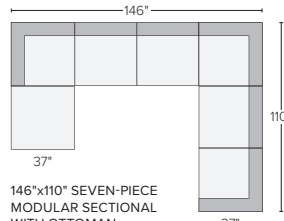

146"x110" SEVEN-PIECE MODULAR SECTIONAL WITH OTTOMAN
Dawson Bone ^{#7693}
Tepic Grey ^{#7693}