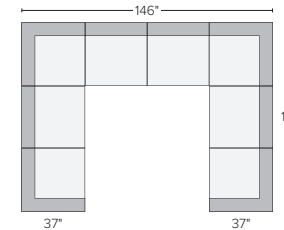

146"x110" SEVEN-PIECE MODULAR SOFA WITH OTTOMAN
Dawson Bone ^{#9192}
Tepic Grey ^{#9192}