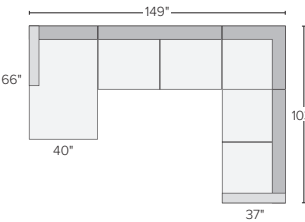

146"x110" SIX-PIECE MODULAR SECTIONAL
Dawson Bone ^{#6894}
Tepic Grey ^{#6894}

146"x74" FIVE-PIECE MODULAR SOFA WITH OTTOMAN
Dawson Bone ^{#5395}
Tepic Grey ^{#5395}

146"x110" SEVEN-PIECE U-SHAPED MODULAR SECTIONAL
Dawson Bone ^{#6194}
Tepic Grey ^{#6194}

149"x103" FOUR-PIECE SECTIONAL WITH LEFT- OR RIGHT-ARM CHAISE
Dawson Bone ^{#6296}
Tepic Grey ^{#6296}
Also available as 149"x113"

152"x66" THREE-PIECE U-SHAPED SECTIONAL
Dawson Bone ^{#5097}
Tepic Grey ^{#5097}