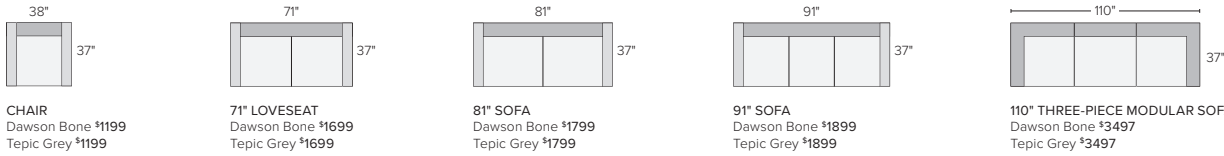

Stevens 106" sofa with right-arm chaise in Tepic grey.

STEVENS COLLECTION

Room&Board®

STEVENS

STOCKED FABRIC OPTIONS

STOCKED LEG OPTIONS

sofa + chair collection

CHAIR
Dawson Bone \$1199
Tepic Grey \$1199

71" LOVESEAT
Dawson Bone \$1699
Tepic Grey \$1699

81" SOFA
Dawson Bone \$1799
Tepic Grey \$1799

91" SOFA
Dawson Bone \$1899
Tepic Grey \$1899

110" THREE-PIECE MODULAR SOFA
Dawson Bone \$3497
Tepic Grey \$3497

sectional pieces

OTTOMAN
Dawson Bone \$799
Tepic Grey \$799

ARMLESS CHAIR
Dawson Bone \$1099
Tepic Grey \$1099

CORNER
Dawson Bone \$1199
Tepic Grey \$1199

66" LEFT-ARM SOFA
Dawson Bone \$1699
Tepic Grey \$1699

146"x110" SIX-PIECE MODULAR SECTIONAL
Dawson Bone ^{#6894}
Tepic Grey ^{#6894}

146"x74" FIVE-PIECE MODULAR SOFA WITH OTTOMAN
Dawson Bone ^{#5395}
Tepic Grey ^{#5395}

146"x110" SEVEN-PIECE U-SHAPED MODULAR SECTIONAL
Dawson Bone ^{#6194}
Tepic Grey ^{#6194}