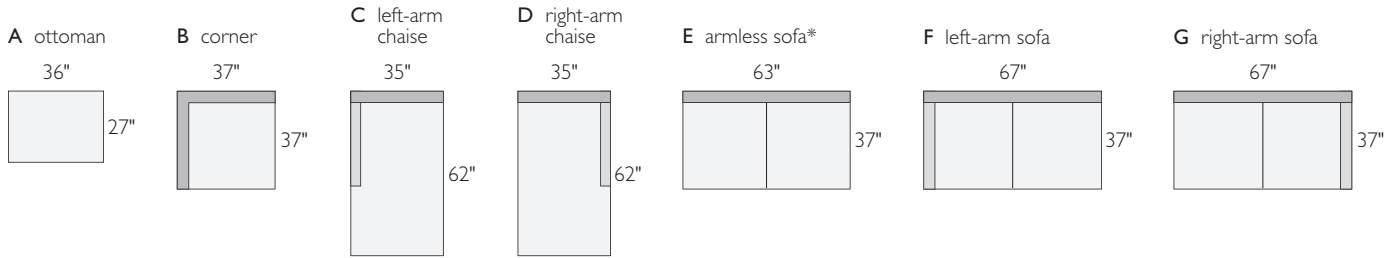

We're here to help you with your selection.

If you have questions or would like to order one of these custom pieces, please call us at 800.301.9720.

WATSON SECTIONAL PIECES

item	dimensions	arm	seat	Briar	
A ottoman	36w 27d 18h	—	—	701217	\$499
B corner	37w 37d 29h	—	21w 21d 18h	553418	\$899
C left-arm chaise	35w 62d 29h	29h	27w 46d 18h	014181	\$1199
D right-arm chaise	35w 62d 29h	29h	27w 46d 18h	473079	\$1199
E 63" armless sofa	63w 37d 29h	—	63w 21d 18h	818508*	\$1199
F 67" left-arm sofa	67w 37d 29h	29h	63w 21d 18h	341045	\$1299
G 67" right-arm sofa	67w 37d 29h	29h	63w 21d 18h	858265	\$1299

WATSON SECTIONAL COLLECTION

sofa with chaise	overall dimensions	arm	seat	Briar	
A 78" sofa with ottoman chaise	78w 64d 29h	29h	70w 48d 18h	026643	\$1898
B 102" sofa with left-arm chaise	102w 62d 29h	29h	90w 48d 18h	533488	\$2498
C 102" sofa with right-arm chaise	102w 62d 29h	29h	90w 48d 18h	859796	\$2498