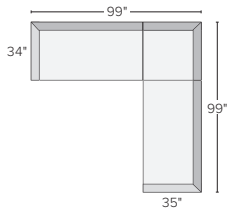

WYNWOOD

STOCKED FABRIC OPTION

STOCKED LEATHER OPTION

sofa + chair collection

sectional pieces

3 stocked pre-configured sectional options

99\"/>