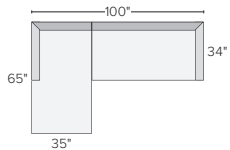

RIGHT-ARM SOFA
Flint Charcoal \$1299
Annata Smoke \$2499

LEFT-ARM CHAISE
Flint Charcoal \$1299
Annata Smoke \$2499

RIGHT-ARM CHAISE
Flint Charcoal \$1299
Annata Smoke \$2499

3 stocked pre-configured sectional options