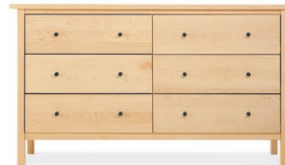

61w 19d 35h
SIX-DRAWER DRESSER
$1399
walnut $1699