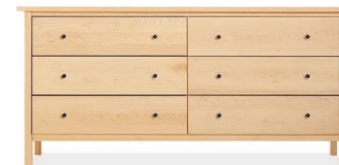

SHERWOOD

Built by North Dakota woodworkers, each piece in the Sherwood collection features solid wood and high-quality wood veneer sealed with a natural oil-and-wax finish. Drawers have dovetail joinery for enhanced durability. To see every piece in the Sherwood collection, visit roomandboard.com.

49w 19d 35h
SEVEN-DRAWER DRESSER
\$1399
walnut \$1699

36w 19d 49h
SIX-DRAWER DRESSER
\$1299
walnut \$1599

61w 19d 35h
SIX-DRAWER DRESSER
\$1399
walnut \$1699

72w 19d 35h
SIX-DRAWER DRESSER*
\$1599
walnut \$1899