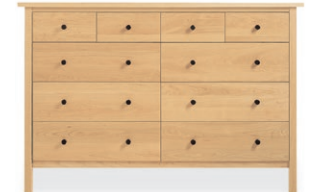

49w 19d 35h
SEVEN-DRAWER DRESSER
\$1399
walnut \$1699

36w 19d 49h
SIX-DRAWER DRESSER
\$1299
walnut \$1599

61w 19d 35h
SIX-DRAWER DRESSER
\$1399
walnut \$1699

72w 19d 35h
SIX-DRAWER DRESSER*
\$1599
walnut \$1899