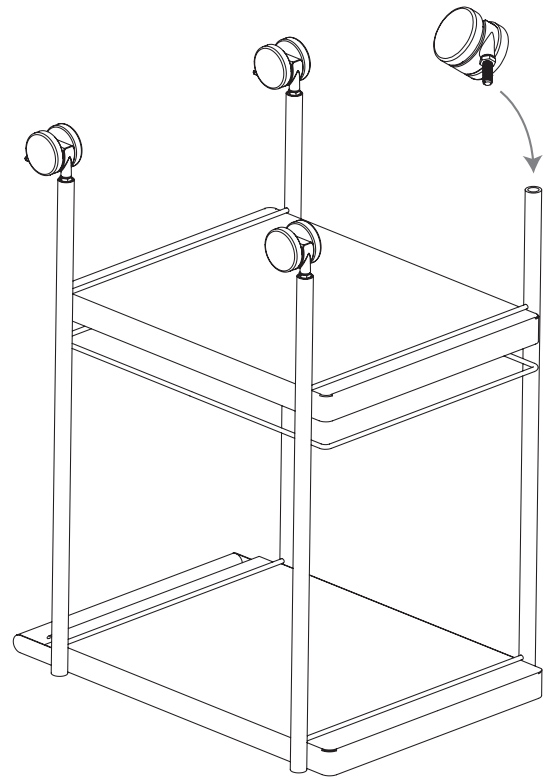

### This Product Includes

- A. Avenue Bar Cart
- B. Front Casters (x2)
- C. Brake Casters (x2)
- D. Wrench

# Assembly Instructions

- 1 Turn the bar cart upside down on a clean, soft surface. Insert the brake casters into the legs closest to the handle. Insert front casters into the legs on the other side.

- 2 Hand-tighten all casters with the included wrench, taking care not to over-tighten.