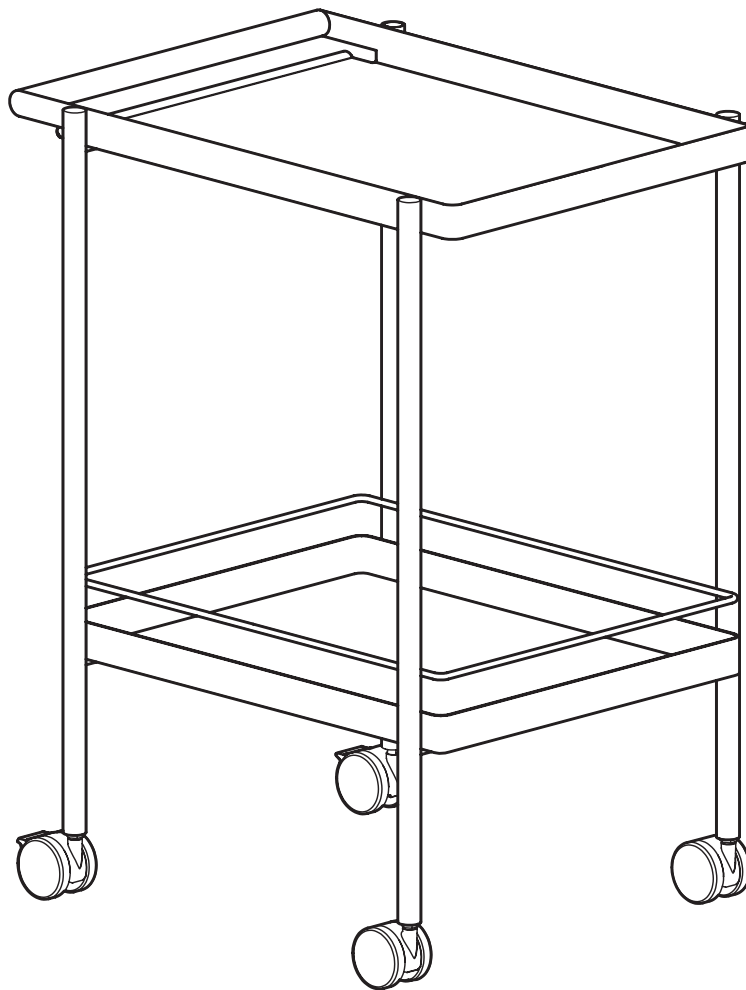

## AVENUE

### This Product Includes

- A. Avenue Bar Cart
- B. Front Casters (x2)
- C. Brake Casters (x2)
- D. Wrench

# Assembly Instructions

- 1 Turn the bar cart upside down on a clean, soft surface. Insert the brake casters into the legs closest to the handle. Insert front casters into the legs on the other side.

- 2 Hand-tighten all casters with the included wrench, taking care not to over-tighten.