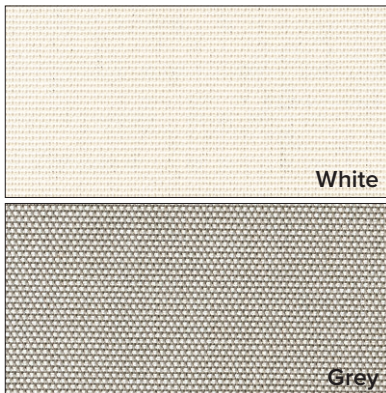

LAZE

Features

- Material samples available

Business Interiors approved stocked fabric

Sunbrella® Sling

PRICE GROUP: —
APPLICATION: indoor/outdoor upholstery
CONTENT: 47% PVC, 35% acrylic, 18% polyester weave
FEATURES: —
CLEANING CODE: SW, solvent or water based
WOVEN IN: United States
CERTIFICATIONS: —
BACKING: none
STAIN-REPELLENT FINISH: —

FABRIC DIRECTION: non-railroaded
FLAMMABILITY: passes CA TB 117-2013 Sect. 1
CROCKING: wet 5, dry 5
COLORFASTNESS: 4
PILLING: 5
ABRASION: 15,000 Wyzenbeek double rubs
ACT® PERFORMANCE: —