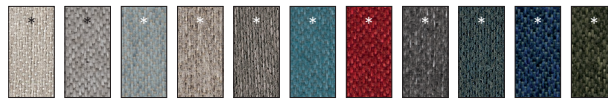

LIRA

Features

- Free swatches available
- Custom order in any Business Interiors approved leather or ACT® contract grade Room & Board fabric
- COM available upon request; ask us for details

ACT® contract grade stocked fabrics

Flint charcoal

PRICE GROUP: 1
APPLICATION: indoor upholstery
CONTENT: 100% polyester weave
FEATURES: —
CLEANING CODE: SW, solvent or water based, diluted bleach cleanable
WOVEN IN: United States

CERTIFICATIONS: ACT® contract grade
BACKING: acrylic latex
STAIN-REPELLENT FINISH: no
FABRIC DIRECTION: railroaded
FLAMMABILITY: passes CA TB 117-2013 Sect. 1
CROCKING: wet 3, dry 4
COLORFASTNESS: 4
PILLING: 3
ABRASION: 100,000 Wyzenbeek double rubs

ACT® PERFORMANCE:

Sunbrella® Canvas

PRICE GROUP: 3
APPLICATION: indoor/outdoor upholstery
CONTENT: 100% Sunbrella® acrylic weave
FEATURES: family/dog/cat friendly, performance
CLEANING CODE: W, water based, diluted bleach cleanable

WOVEN IN: United States
CERTIFICATIONS: GREENGUARD Gold Certified® Sunbrella® fabric, ACT® contract grade
BACKING: none

STAIN-REPELLENT FINISH: yes
FABRIC DIRECTION: railroaded
FLAMMABILITY: passes CA TB 117-2013 Sect. 1
CROCKING: wet 5, dry 5
COLORFASTNESS: 4
PILLING: 4
ABRASION: 30,000 Wyzenbeek double rubs

ACT® PERFORMANCE: