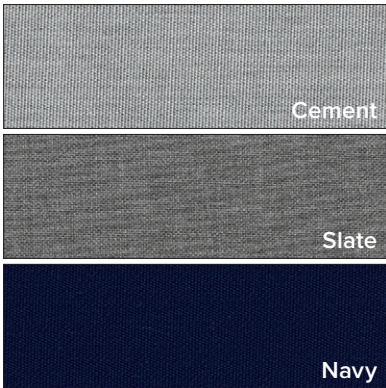

LIRA

Features

- Free swatches available
- Custom order in any Business Interiors approved leather or ACT® contract grade Room & Board fabric
- COM available upon request; ask us for details

ACT® contract grade stocked fabrics

Flint charcoal

PRICE GROUP: 1
APPLICATION: indoor upholstery
CONTENT: 100% polyester weave
FEATURES: —
CLEANING CODE: SW, solvent or water based, diluted bleach cleanable
WOVEN IN: United States

CERTIFICATIONS: ACT® contract grade
BACKING: acrylic latex
STAIN-REPELLENT FINISH: no
FABRIC DIRECTION: railroaded
FLAMMABILITY: passes CA TB 117-2013 Sect. 1
CROCKING: wet 3, dry 4
COLORFASTNESS: 4
PILLING: 3
ABRASION: 100,000 Wyzenbeek double rubs

ACT® PERFORMANCE:

Sunbrella® Canvas

PRICE GROUP: 3
APPLICATION: indoor/outdoor upholstery
CONTENT: 100% Sunbrella® acrylic weave
FEATURES: family/dog/cat friendly, performance
CLEANING CODE: W, water based, diluted bleach cleanable

WOVEN IN: United States
CERTIFICATIONS: GREENGUARD Gold Certified® Sunbrella® fabric, ACT® contract grade
BACKING: none

STAIN-REPELLENT FINISH: yes
FABRIC DIRECTION: railroaded
FLAMMABILITY: passes CA TB 117-2013 Sect. 1
CROCKING: wet 5, dry 5
COLORFASTNESS: 4
PILLING: 4
ABRASION: 30,000 Wyzenbeek double rubs

ACT® PERFORMANCE: