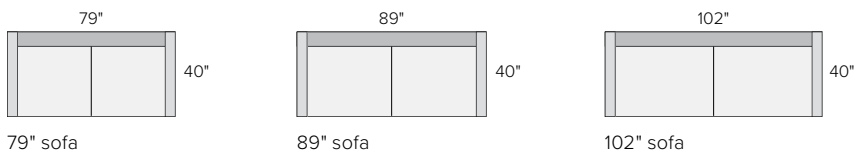

Pierson sofa collection