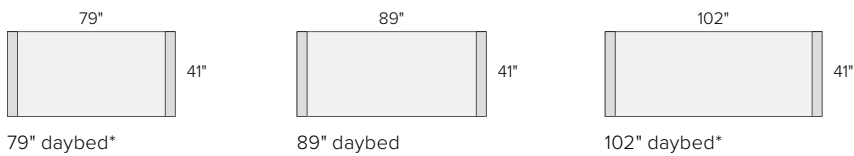

Pierson 102" daybed in Sumner graphite with white oak base

Pierson daybed collection

PIERSON

Features

- Free swatches available
- Custom order in any Business Interiors approved leather or ACT® contract grade Room & Board fabric
- COM available upon request; ask us for details