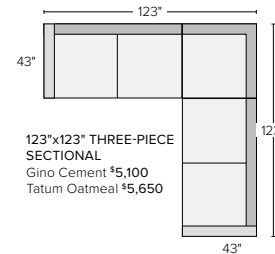

124" SOFA WITH LEFT-ARM CHAISE
Gino Cement \$3,600
Tatum Oatmeal \$4,000
Also available in right-arm configuration

149° SOFA WITH LEFT-ARM ANGLED CHAISE
Gino Cement \$3,900
Tatum Oatmeal \$4,300
Also available in right-arm configuration