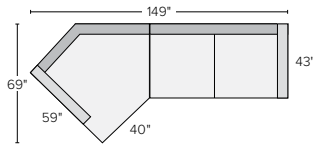

124" SOFA WITH LEFT-ARM CHAISE
Gino Cement \$3,600
Tatum Oatmeal \$4,000
Also available in right-arm configuration

149° SOFA WITH LEFT-ARM ANGLED CHAISE
Gino Cement \$3,900
Tatum Oatmeal \$4,300
Also available in right-arm configuration