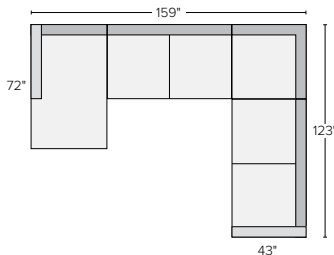

159"x123" FOUR-PIECE SECTIONAL WITH LEFT-ARM CHAISE
Gino Cement $6,600
Tatum Oatmeal $7,350
Also available in right-arm configuration