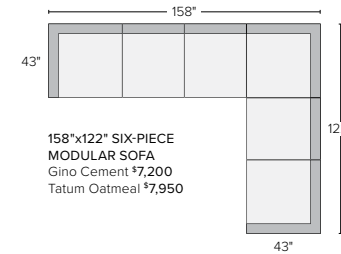

123"x123" THREE-PIECE SECTIONAL
Gino Cement \$5,100
Tatum Oatmeal \$5,650

158"x122" SIX-PIECE MODULAR SOFA
Gino Cement \$7,200
Tatum Oatmeal \$7,950

160"x72" THREE-PIECE U-SHAPED SECTIONAL
Gino Cement \$5,100
Tatum Oatmeal \$5,700