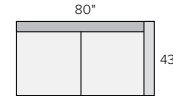

ARMLESS CHAIR
Gino Cement \$1,100
Tatum Oatmeal \$1,200

CORNER
Gino Cement \$1,300
Tatum Oatmeal \$1,450

72" ARMLESS SOFA
Gino Cement \$1,700
Tatum Oatmeal \$1,900

80" LEFT-ARM SOFA
Gino Cement \$1,900
Tatum Oatmeal \$2,100