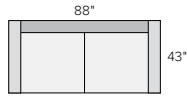

Mayer 149" sofa with right-arm angled chaise in Gino cement.

MAYER COLLECTION

Room&Board®

STOCKED FABRIC OPTIONS

TATUM OATMEAL GINO CEMENT

sofa collection

78" SOFA*
Gino Cement \$2,099
Tatum Oatmeal \$2,299