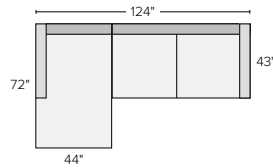

124" SOFA WITH LEFT-ARM CHAISE
Gino Cement \$3,600
Tatum Oatmeal \$4,000
Also available in right-arm configuration

149° SOFA WITH LEFT-ARM ANGLED CHAISE
Gino Cement \$3,900
Tatum Oatmeal \$4,300
Also available in right-arm configuration