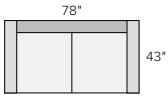

Mayer 149" sofa with right-arm angled chaise in Gino cement.

MAYER COLLECTION

Room&Board®

STOCKED FABRIC OPTIONS

TATUM OATMEAL GINO CEMENT

sofa collection

78" SOFA*
Gino Cement \$2,099
Tatum Oatmeal \$2,299