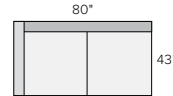

80" LEFT-ARM SOFA
Gino Cement $1,900
Tatum Oatmeal $2,100