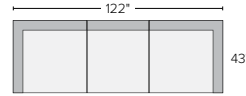

122" THREE-PIECE MODULAR SOFA
Gino Cement $3,700
Tatum Oatmeal $4,100