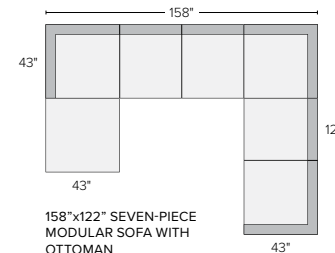

158"x122" SEVEN-PIECE MODULAR SOFA WITH OTTOMAN
Gino Cement $8,000
Tatum Oatmeal $8,800