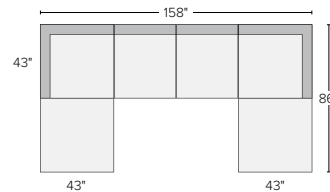

158"x86" SIX-PIECE MODULAR U-SHAPED SECTIONAL
Gino Cement $6,400
Tatum Oatmeal $7,000