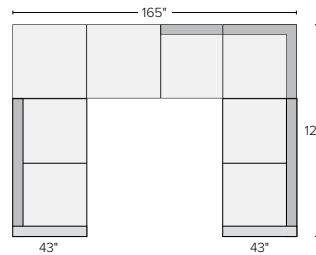

165"x123" SIX-PIECE U-SHAPED SECTIONAL
Gino Cement $7,800
Tatum Oatmeal $8,850