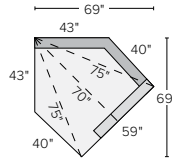

80" RIGHT-ARM SOFA
Gino Cement \$1,900
Tatum Oatmeal \$2,100

LEFT-ARM CHAISE
Gino Cement \$1,700
Tatum Oatmeal \$1,900

RIGHT-ARM CHAISE
Gino Cement \$1,700
Tatum Oatmeal \$1,900

LEFT-ARM ANGLED CHAISE
Gino Cement \$2,000
Tatum Oatmeal \$2,200