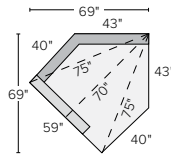

LEFT-ARM ANGLED CHAISE
Gino Cement $2,000
Tatum Oatmeal $2,200