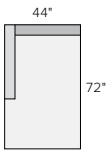

LEFT-ARM CHAISE
Gino Cement $1,700
Tatum Oatmeal $1,900