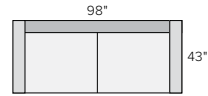

98" SOFA
Gino Cement $2,299
Tatum Oatmeal $2,499