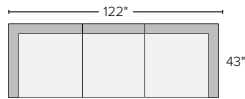

15 stocked pre-configured sectional options

122" THREE-PIECE MODULAR SOFA
Gino Cement $3,700
Tatum Oatmeal $4,100