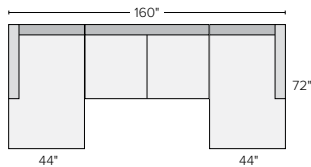

160"x72" THREE-PIECE U-SHAPED SECTIONAL
Gino Cement $5,100
Tatum Oatmeal $5,700