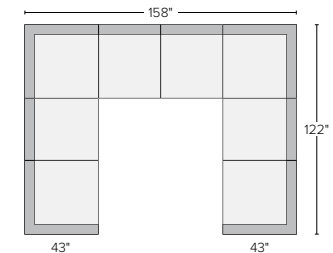

158"x122" EIGHT-PIECE MODULAR SOFA
Gino Cement $9,600
Tatum Oatmeal $10,600