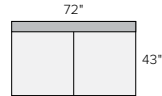

72" ARMLESS SOFA
Gino Cement $1,700
Tatum Oatmeal $1,900