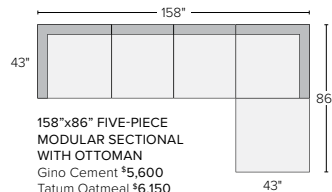

158"x86" FIVE-PIECE MODULAR SECTIONAL WITH OTTOMAN
Gino Cement $5,600
Tatum Oatmeal $6,150