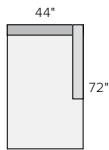

RIGHT-ARM CHAISE
Gino Cement $1,700
Tatum Oatmeal $1,900