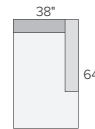

34" OTTOMAN
Arin Ivory \$800
Banks Mink \$900

33" ARMLESS CHAIR
Arin Ivory \$900
Banks Mink \$1,100

34" CORNER
Arin Ivory \$1,000
Banks Mink \$1,300

38" LEFT-ARM CHAISE
Arin Ivory \$1,500
Banks Mink \$1,800

38" RIGHT-ARM CHAISE
Arin Ivory \$1,500
Banks Mink \$1,800

66" ARMLESS LOVESEAT
Arin Ivory \$1,200
Banks Mink \$1,500

68" LEFT-BACK SOFA
Arin Ivory \$1,300
Banks Mink \$1,600

68" RIGHT-BACK SOFA
Arin Ivory \$1,300
Banks Mink \$1,600