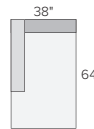

Sterling 106"x102" sectional with left-back sofa in Banks mink.

STERLING COLLECTION

Room&Board®

STERLING

STOCKED FABRIC OPTIONS

ARIN IVORY

BANKS MINK

STOCKED LEG OPTIONS

STAINLESS STEEL

MINERAL

NATURAL STEEL

sofa collection

76" SOFA
Arin Ivory \$1,599
Banks Mink \$1,999

86" SOFA
Arin Ivory \$1,699
Banks Mink \$2,099

96" SOFA
Arin Ivory \$1,799
Banks Mink \$2,199

sectional pieces

34" OTTOMAN
Arin Ivory \$800
Banks Mink \$900

33" ARMLESS CHAIR
Arin Ivory \$900
Banks Mink \$1,100

34" CORNER
Arin Ivory \$1,000
Banks Mink \$1,300

38" LEFT-ARM CHAISE
Arin Ivory \$1,500
Banks Mink \$1,800