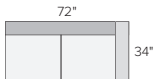

72" RIGHT-ARM SOFA
Arin Ivory $1,600
Banks Mink $1,900