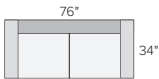

Sterling 106"x102" sectional with left-back sofa in Banks mink.

STERLING COLLECTION

Room&Board®

STERLING

STOCKED FABRIC OPTIONS

ARIN IVORY

BANKS MINK

STOCKED LEG OPTIONS

STAINLESS STEEL

MINERAL

NATURAL STEEL

sofa collection

76" SOFA
Arin Ivory \$1,599
Banks Mink \$1,999

86" SOFA
Arin Ivory \$1,699
Banks Mink \$2,099

96" SOFA
Arin Ivory \$1,799
Banks Mink \$2,199

sectional pieces

34" OTTOMAN
Arin Ivory \$800
Banks Mink \$900

33" ARMLESS CHAIR
Arin Ivory \$900
Banks Mink \$1,100

34" CORNER
Arin Ivory \$1,000
Banks Mink \$1,300

38" LEFT-ARM CHAISE
Arin Ivory \$1,500
Banks Mink \$1,800