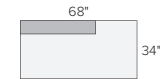

34" OTTOMAN
Arin Ivory \$800
Banks Mink \$900

33" ARMLESS CHAIR
Arin Ivory \$900
Banks Mink \$1,100

34" CORNER
Arin Ivory \$1,000
Banks Mink \$1,300

38" LEFT-ARM CHAISE
Arin Ivory \$1,500
Banks Mink \$1,800

38" RIGHT-ARM CHAISE
Arin Ivory \$1,500
Banks Mink \$1,800

66" ARMLESS LOVESEAT
Arin Ivory \$1,200
Banks Mink \$1,500

68" LEFT-BACK SOFA
Arin Ivory \$1,300
Banks Mink \$1,600

68" RIGHT-BACK SOFA
Arin Ivory \$1,300
Banks Mink \$1,600